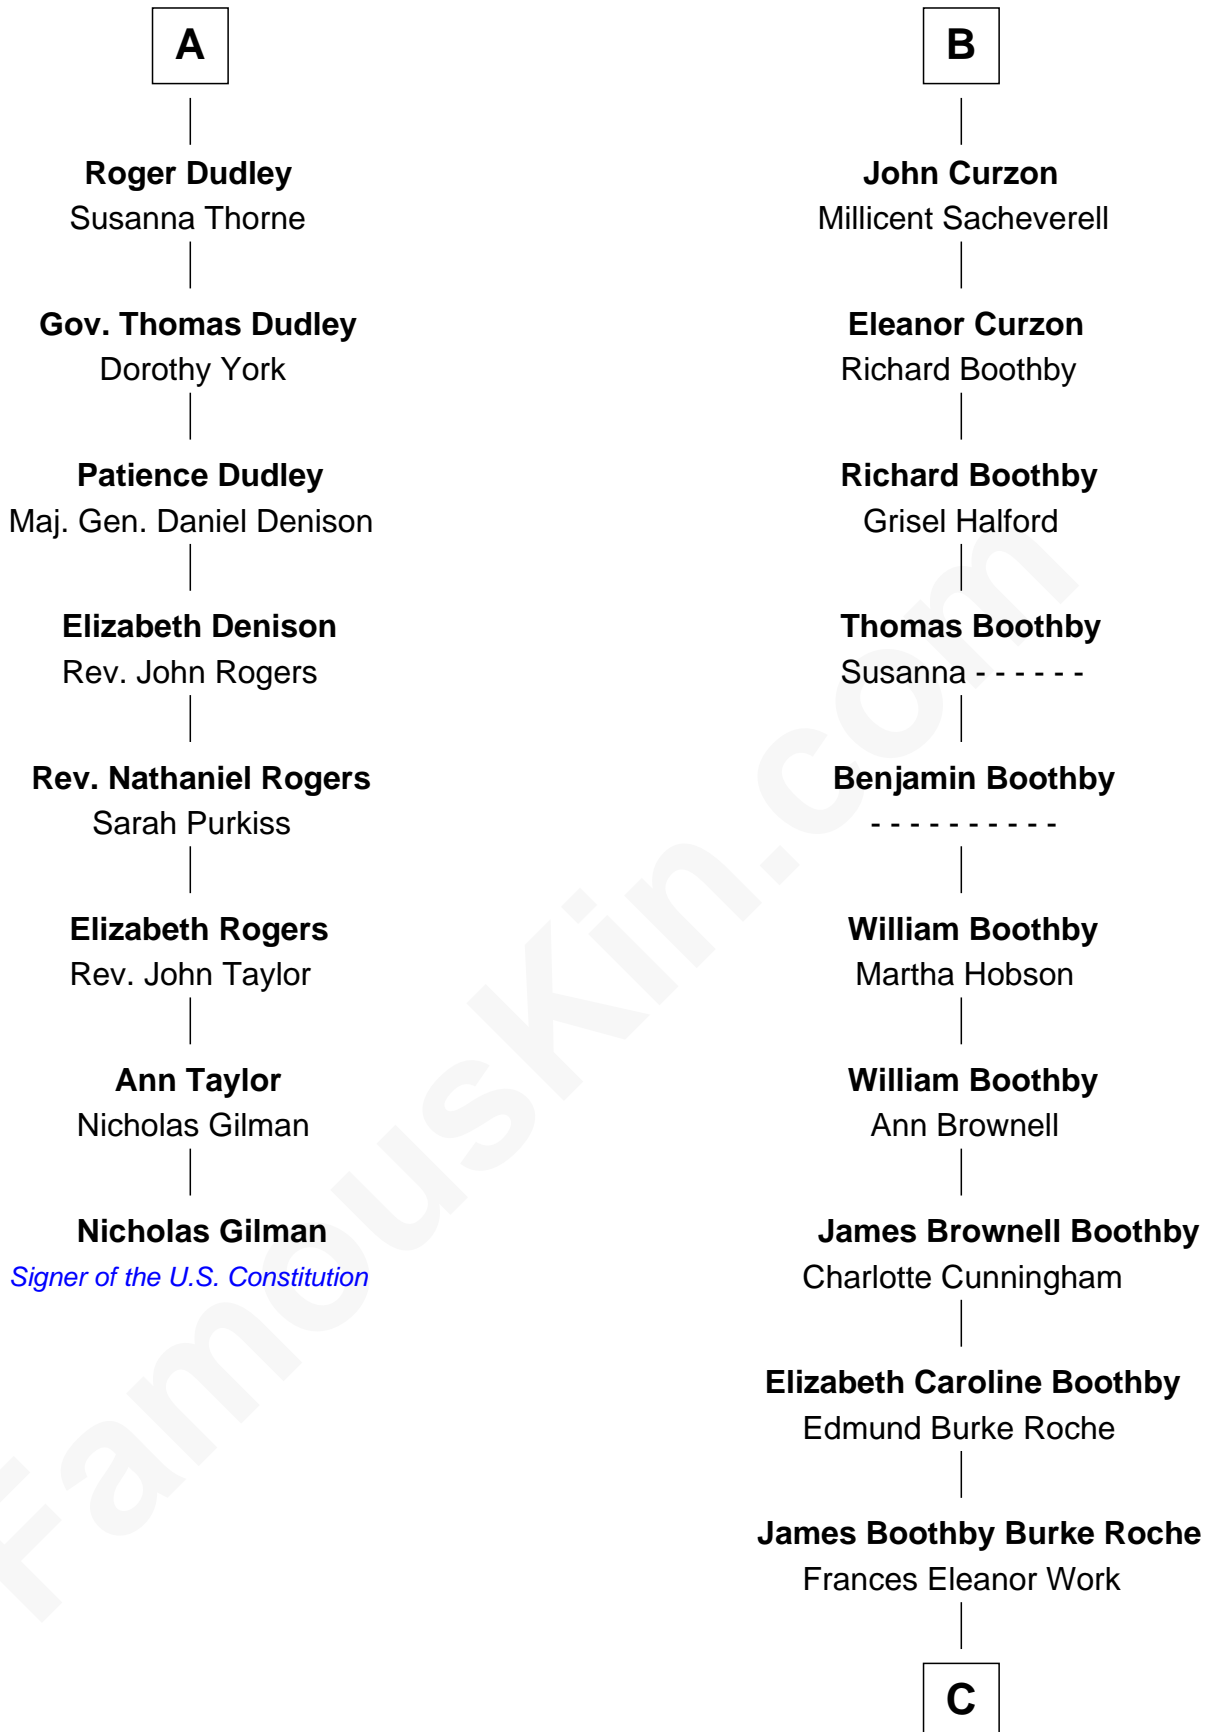

FamousKin.com

Relationship Chart of

Nicholas Gilman

Signer of the U.S. Constitution

14th cousin 6 times removed of

Oliver Platt
Movie Actor

C

Cynthia Burke Roche

Arthur Scott Burden

Eileen Burden

Walter Maynard

Sheila Maynard

Nicholas Platt

Oliver Platt

Movie Actor

FamousKin.com