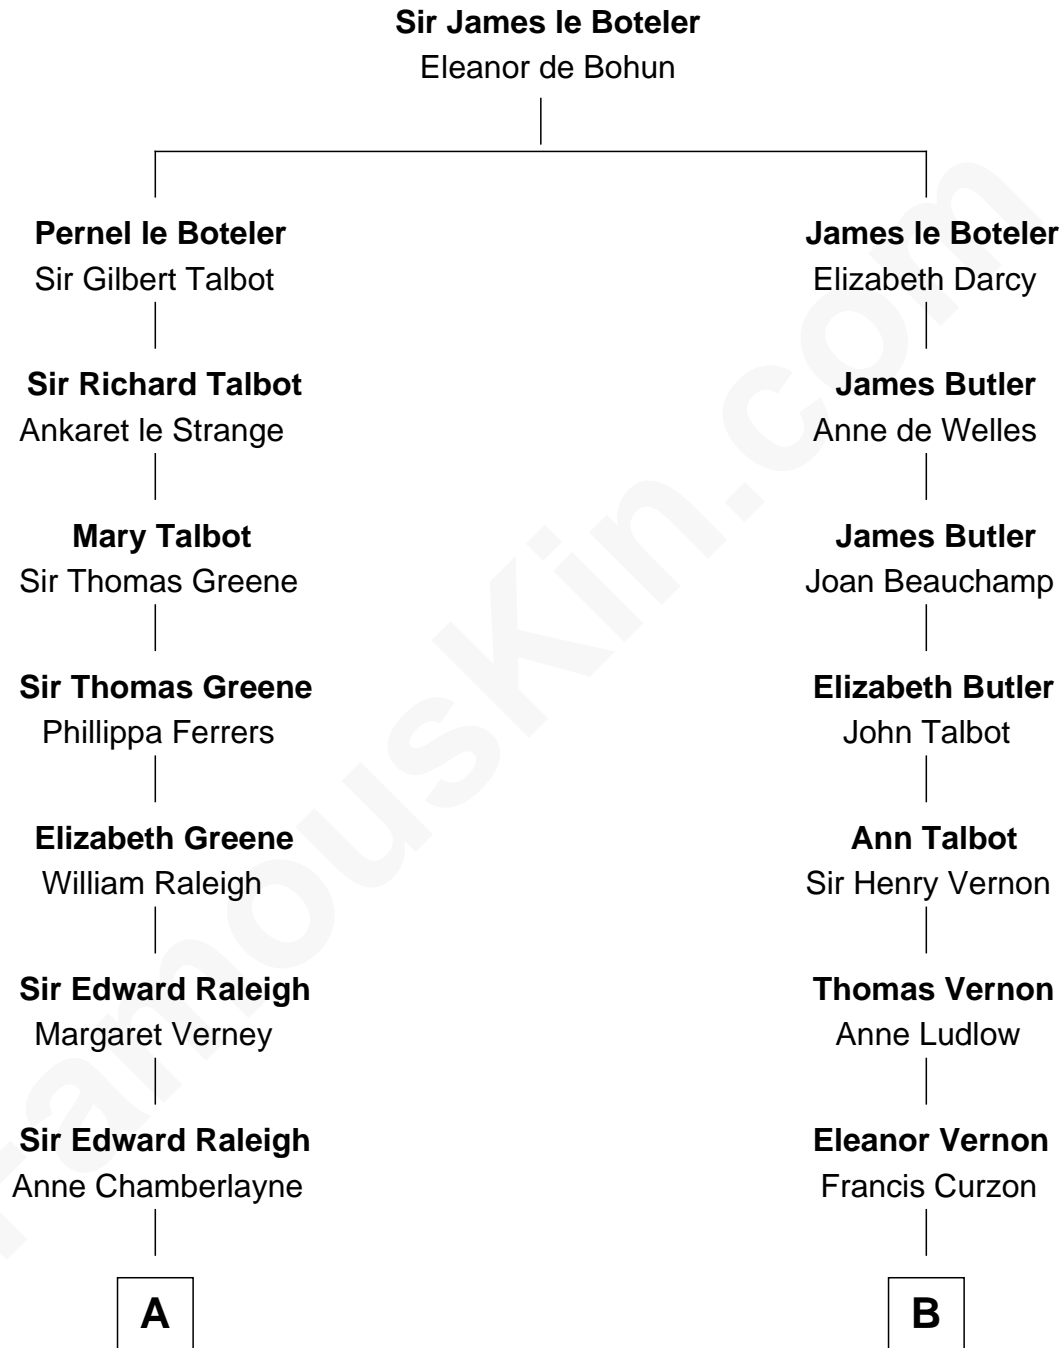

FamousKin.com

Relationship Chart of

Nicholas Gilman

Signer of the U.S. Constitution

16th cousin 4 times removed of

Oliver Platt

Movie Actor

C

Cynthia Burke Roche

Arthur Scott Burden

Eileen Burden

Walter Maynard

Sheila Maynard

Nicholas Platt

Oliver Platt

Movie Actor