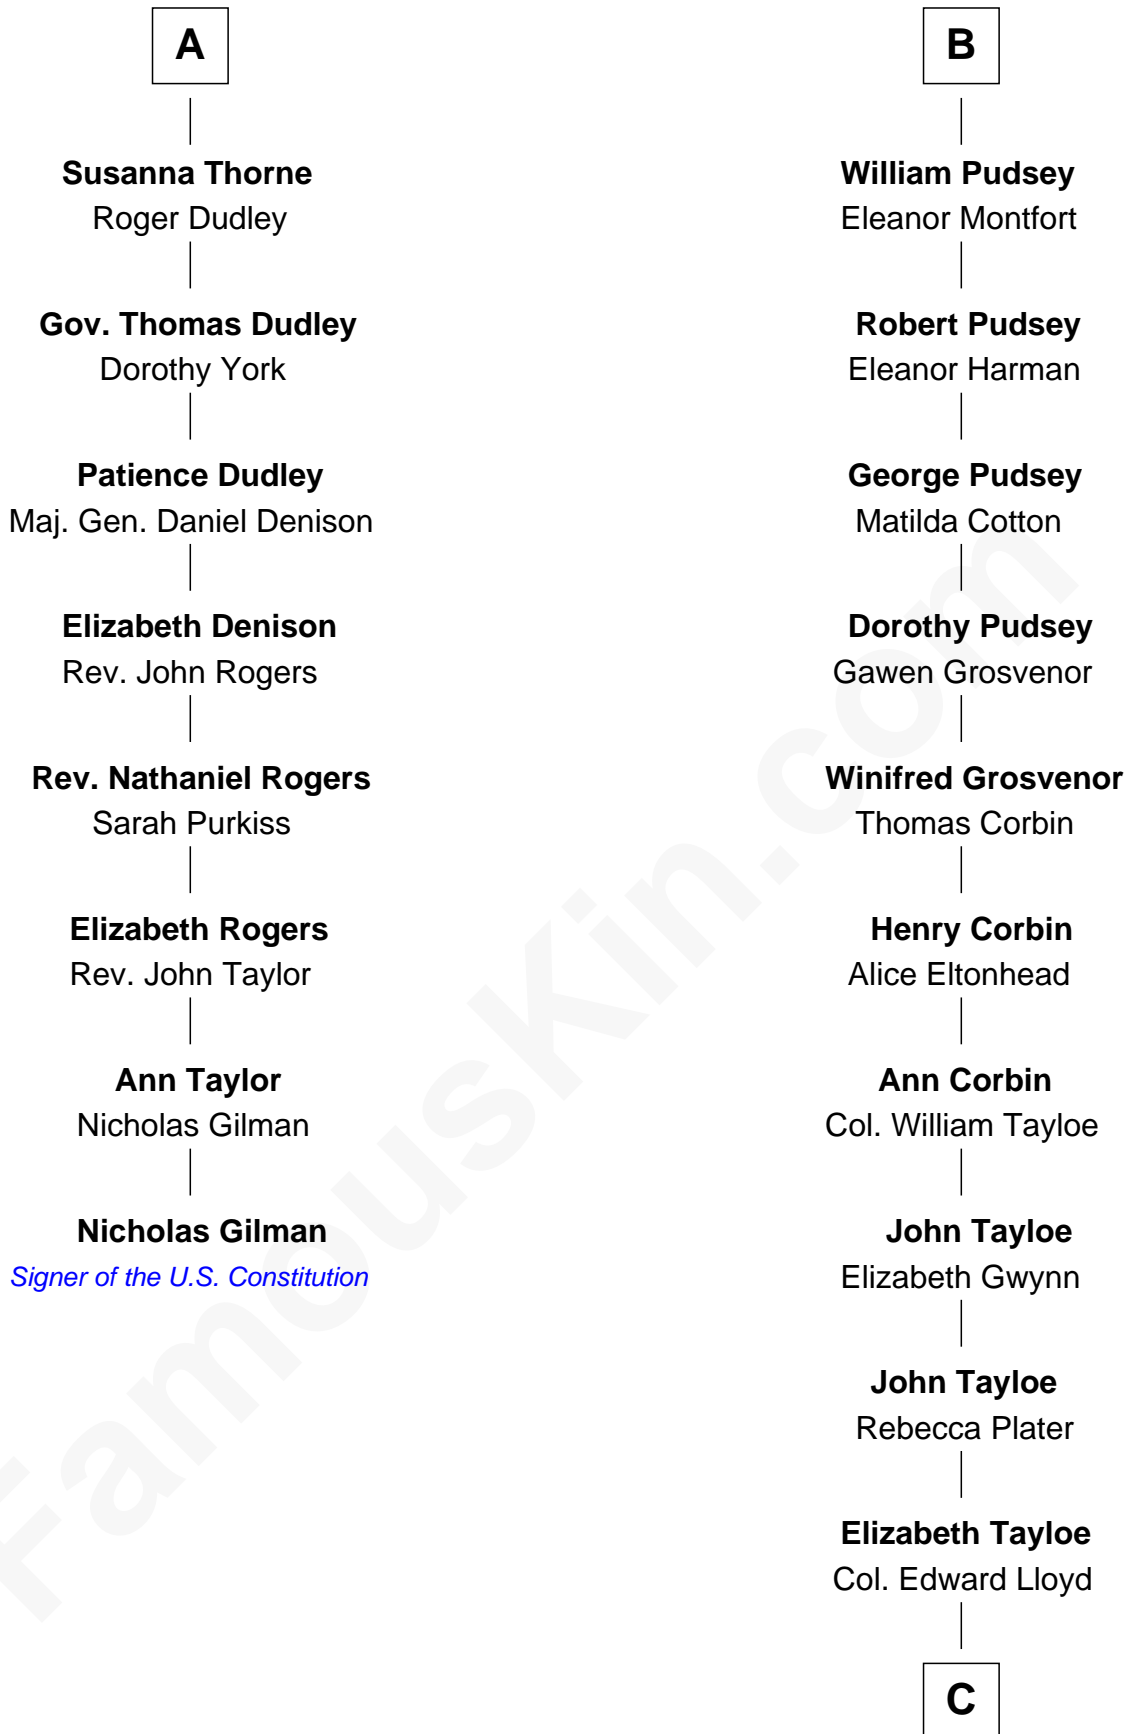

FamousKin.com

Relationship Chart of

Nicholas Gilman

Signer of the U.S. Constitution

14th cousin 6 times removed of

Thomas Hunt Morgan

Nobel Prize Winner in Physiology or Medicine

C

—
Mary Tayloe Lloyd

Francis Scott Key

—
Elizabeth Phoebe Key

Charles Howard

—
Ellen Key Howard

Charlton Hunt Morgan

—
Thomas Hunt Morgan

Nobel Prize Winner