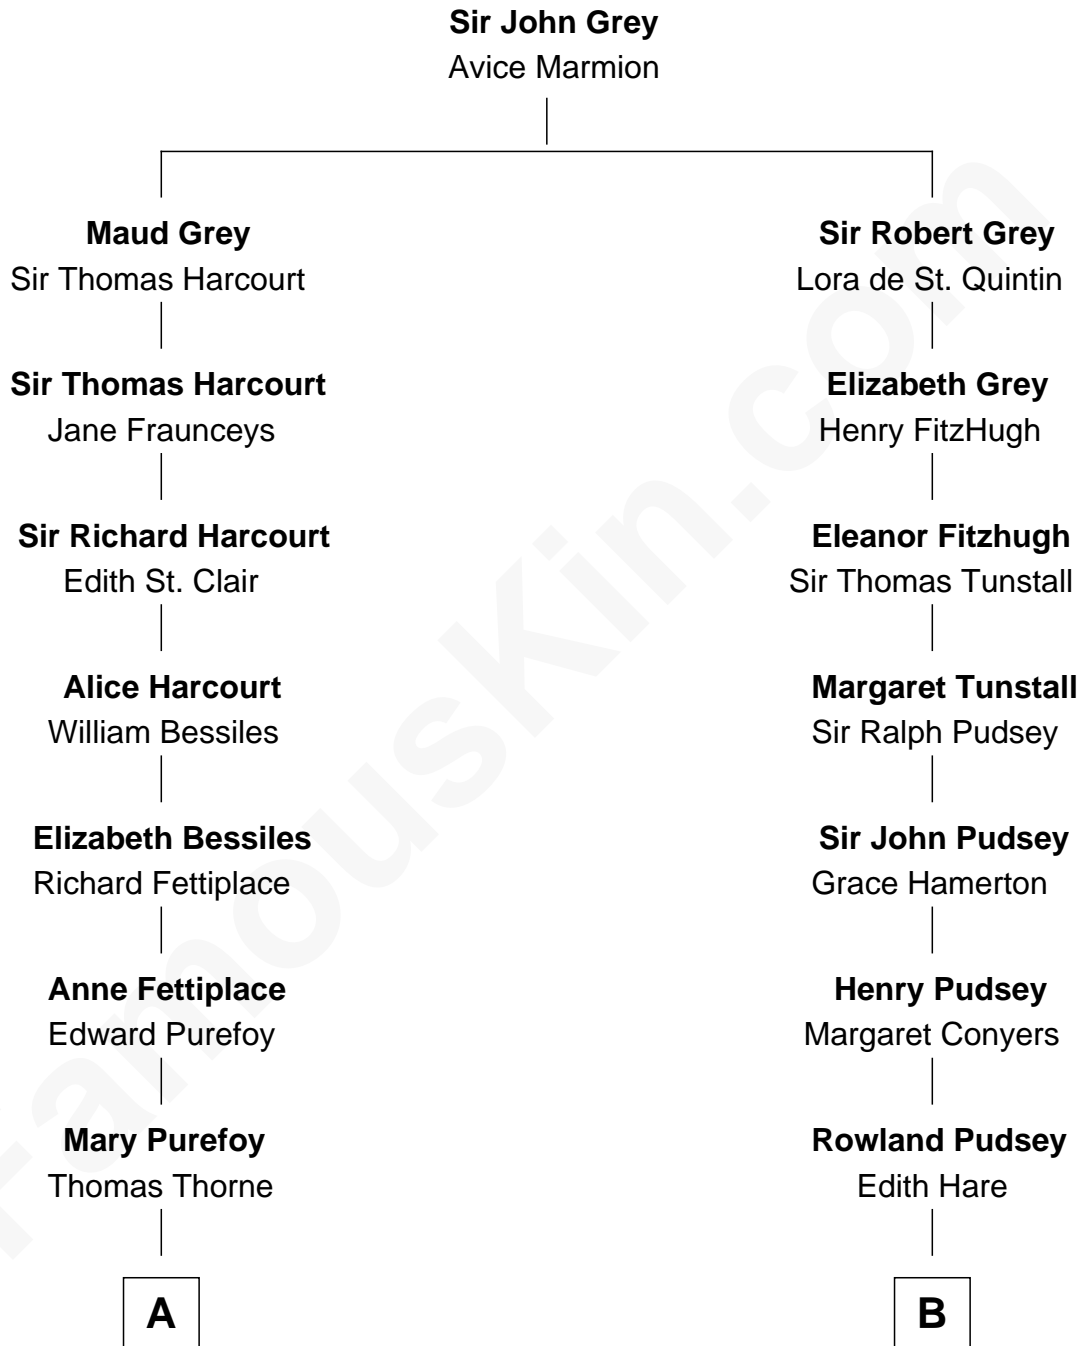

FamousKin.com

Relationship Chart of

Nicholas Gilman

Signer of the U.S. Constitution

14th cousin 6 times removed of

Thomas Hunt Morgan

Nobel Prize Winner in Physiology or Medicine

C

—
Mary Tayloe Lloyd

Francis Scott Key

—
Elizabeth Phoebe Key

Charles Howard

—
Ellen Key Howard

Charlton Hunt Morgan

—
Thomas Hunt Morgan

Nobel Prize Winner