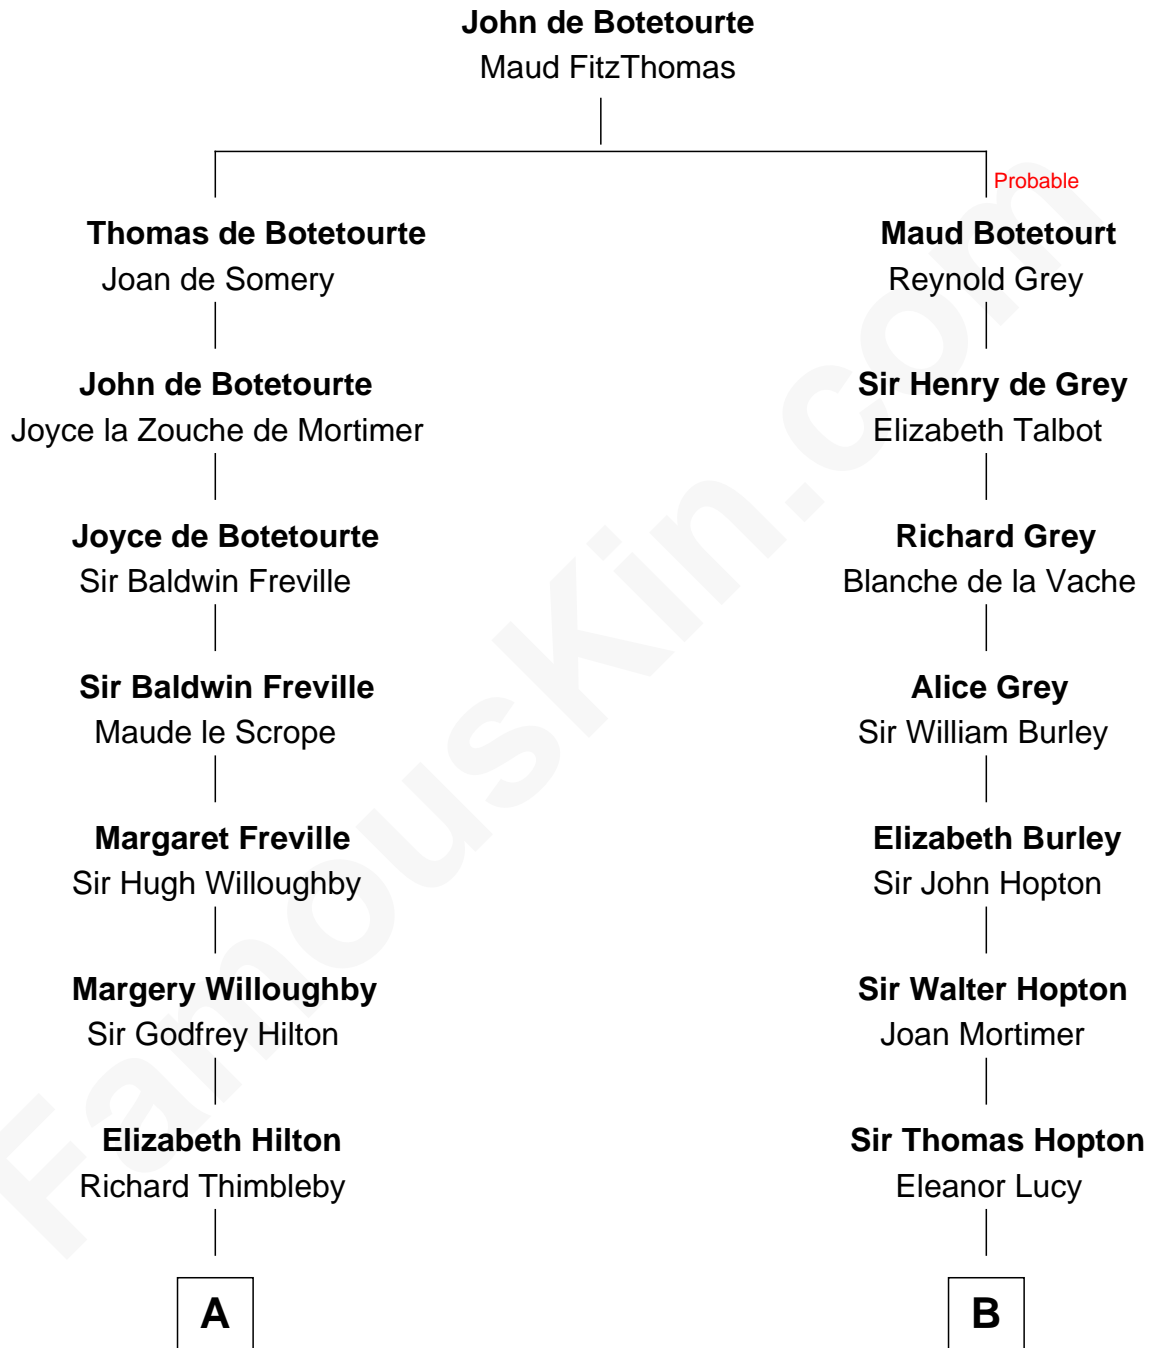

FamousKin.com

Relationship Chart of

Nicholas Gilman

Signer of the U.S. Constitution

16th cousin 5 times removed of

Marjorie Post

Founder of General Foods

C

Azel Lathrop
Elizabeth Hyde

Erastus Lathrop
Sarah Bailey

Caroline Cushman Lathrop
Charles Rollin Post

Charles William Post
Elle Letitia Merriweather

Marjorie Post
Founder of General Foods