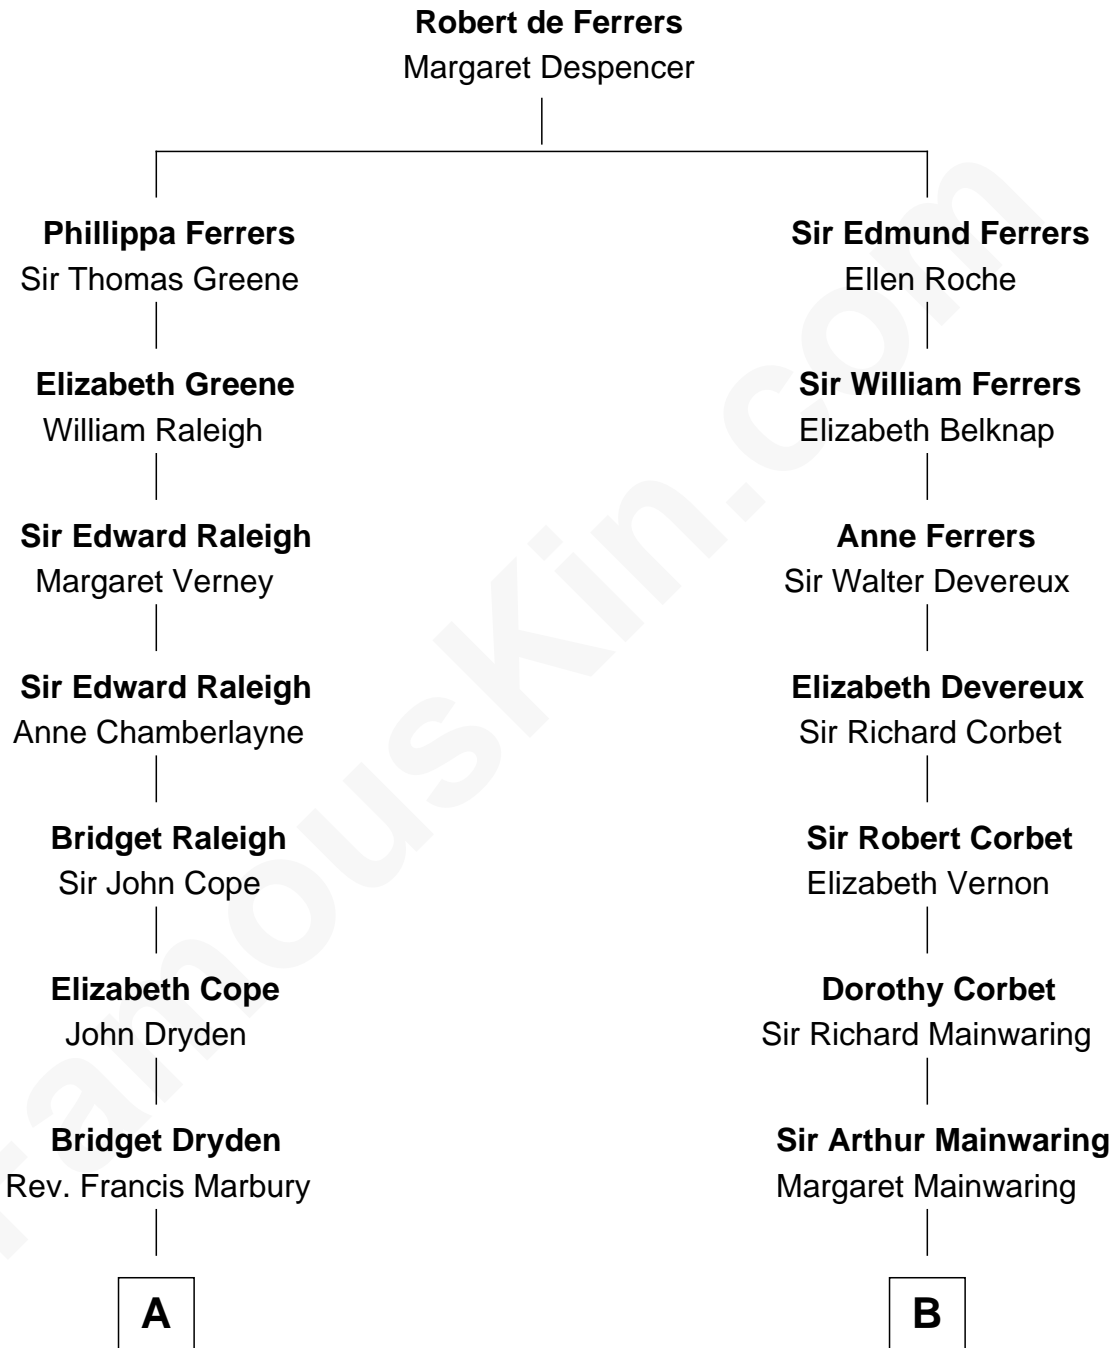

FamousKin.com

Relationship Chart of

Nicholas Gilman

Signer of the U.S. Constitution

13th cousin 3 times removed of

Marjorie Post

Founder of General Foods

A

Anne Marbury
William Hutchinson

Edward Hutchinson
Katherine Hamby

Elizabeth Hutchinson
Edward Winslow

Anna Winslow
John Taylor

Rev. John Taylor
Elizabeth Rogers

Ann Taylor
Nicholas Gilman

Nicholas Gilman
Signer of the U.S. Constitution