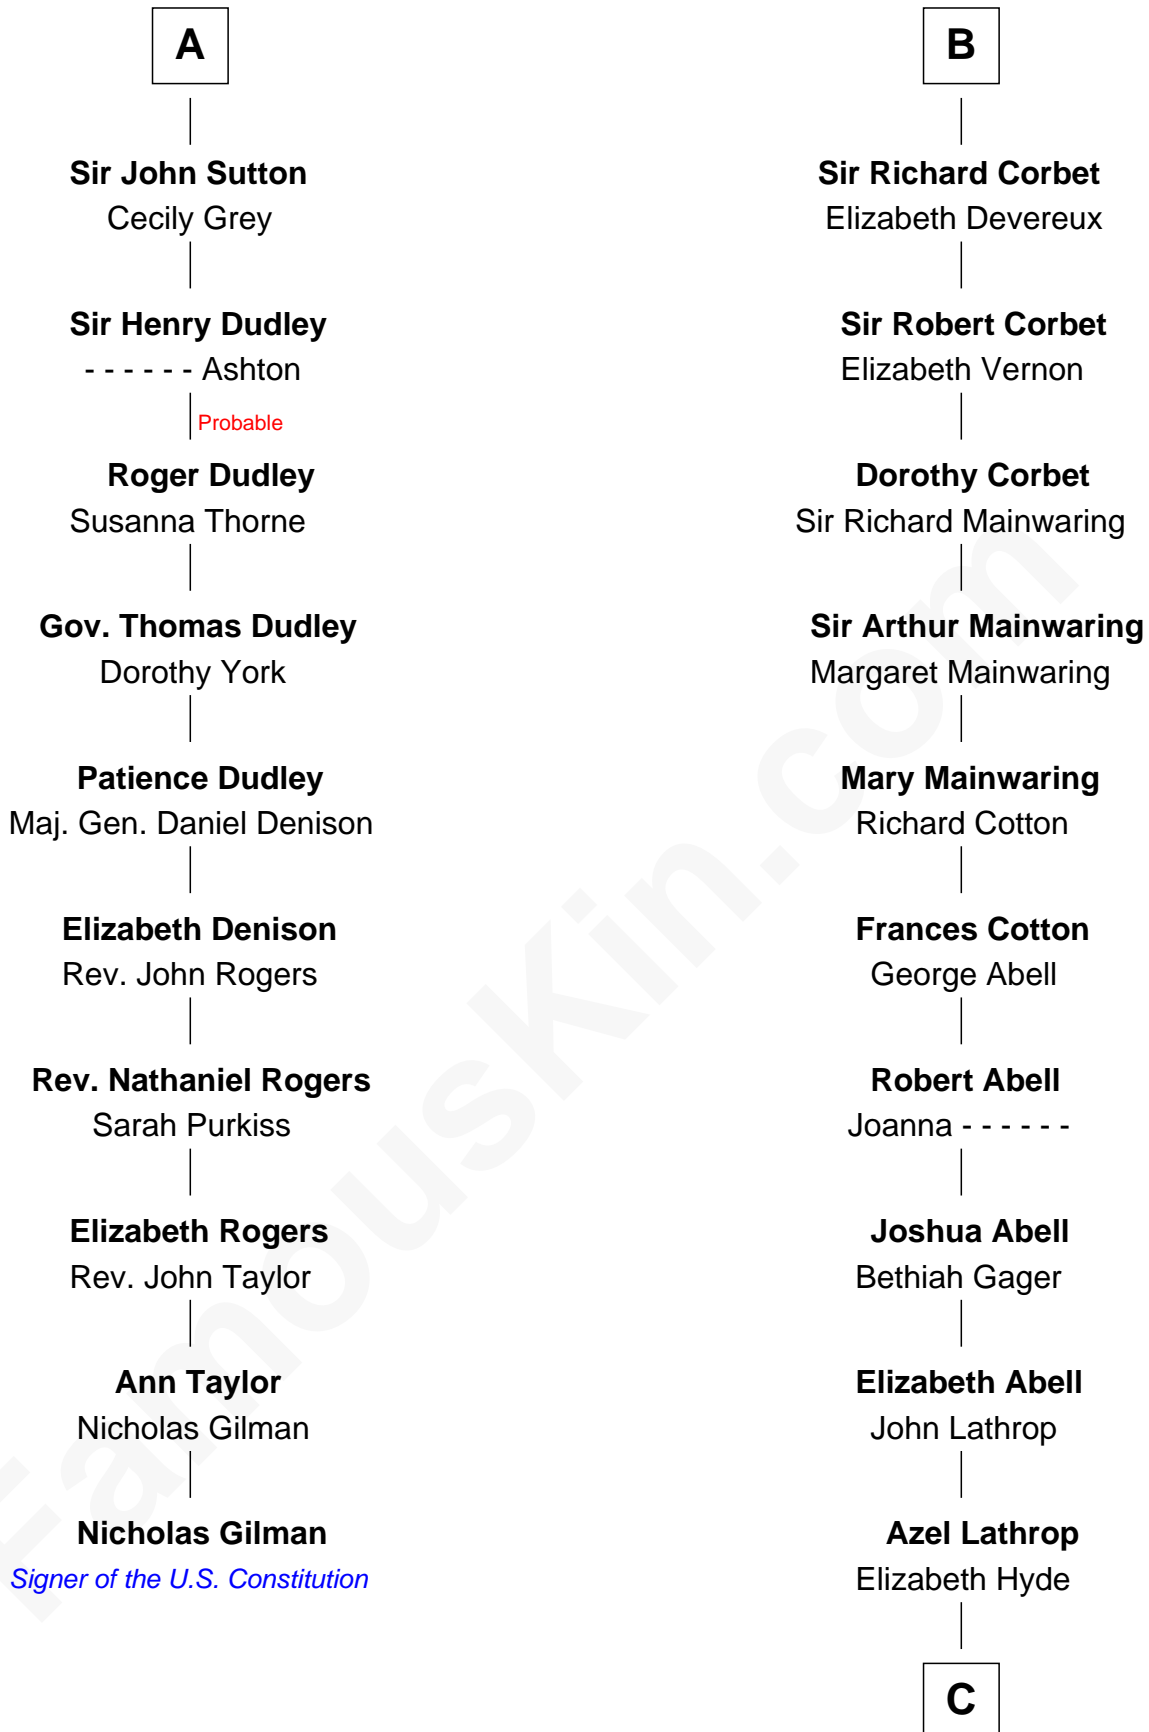

FamousKin.com

Relationship Chart of

Nicholas Gilman

Signer of the U.S. Constitution

16th cousin 4 times removed of

Marjorie Post

Founder of General Foods

C

Erastus Lathrop

Sarah Bailey

Caroline Cushman Lathrop

Charles Rollin Post

Charles William Post

Elle Letitia Merriweather

Marjorie Post

Founder of General Foods