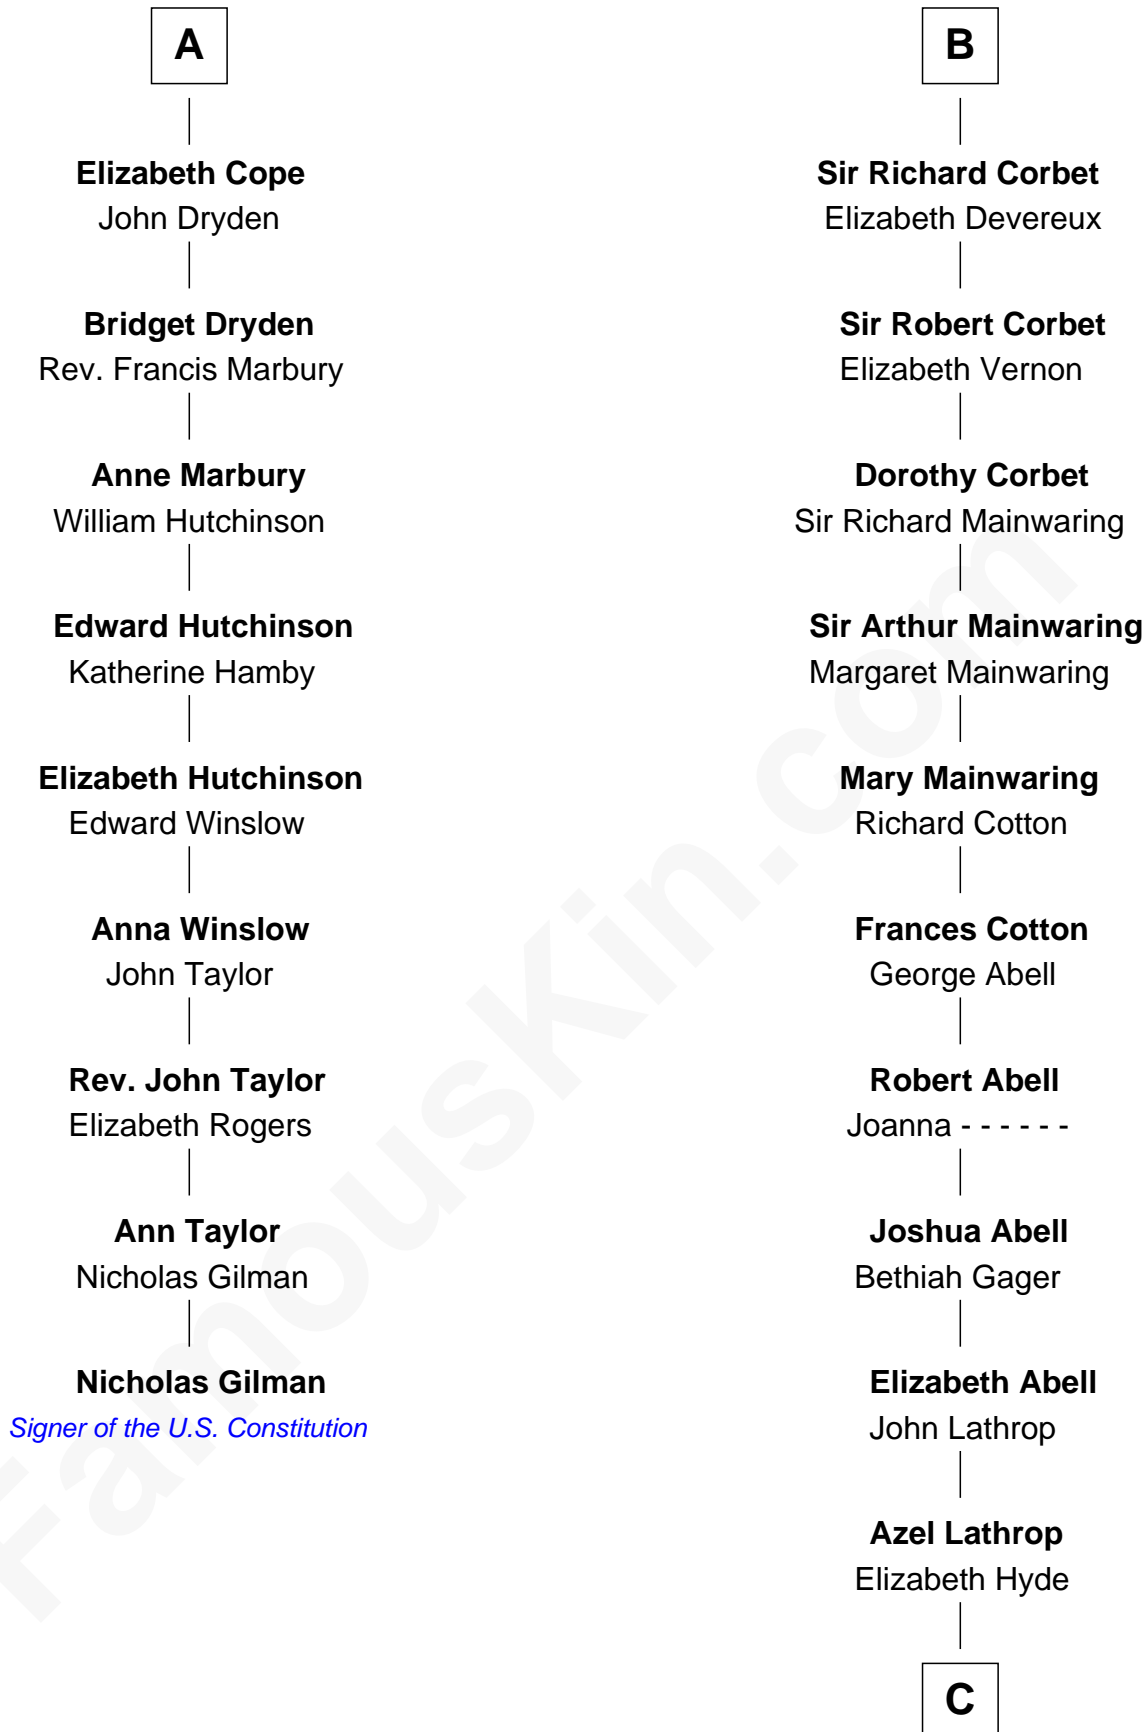

FamousKin.com

Relationship Chart of

Nicholas Gilman

Signer of the U.S. Constitution

15th cousin 5 times removed of

Marjorie Post

Founder of General Foods

Sir Gilbert Talbot

Elizabeth Talbot

Sir Henry de Grey

Richard Grey

Blanche de la Vache

Alice Grey

Sir William Burley

Elizabeth Burley

Sir John Hopton

Sir Walter Hopton

Joan Mortimer

Sir Thomas Hopton

Eleanor Lucy

Elizabeth Hopton

Sir Roger Corbet

B

C

Erastus Lathrop

Sarah Bailey

Caroline Cushman Lathrop

Charles Rollin Post

Charles William Post

Elle Letitia Merriweather

Marjorie Post

Founder of General Foods