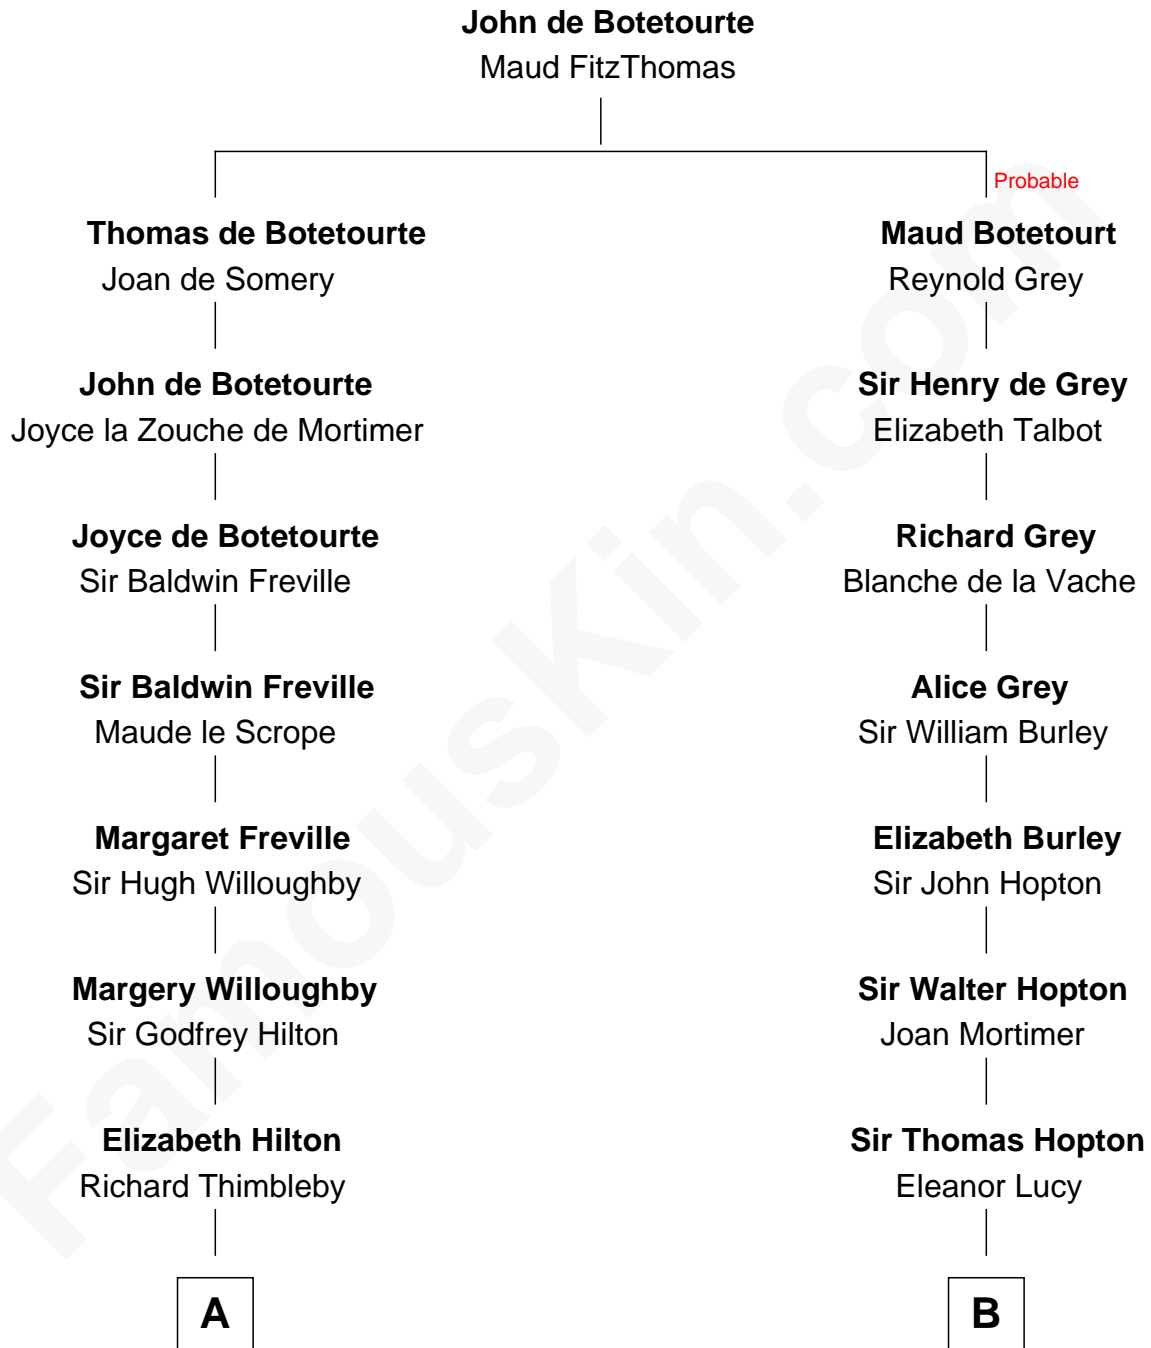

FamousKin.com

Relationship Chart of

Nicholas Gilman

Signer of the U.S. Constitution

16th cousin 4 times removed of

C. W. Post

Founder of Post Cereals

C

Azel Lathrop
Elizabeth Hyde

Erastus Lathrop
Sarah Bailey

Caroline Cushman Lathrop
Charles Rollin Post

C. W. Post
Founder of Post Cereals

FamousKin.com