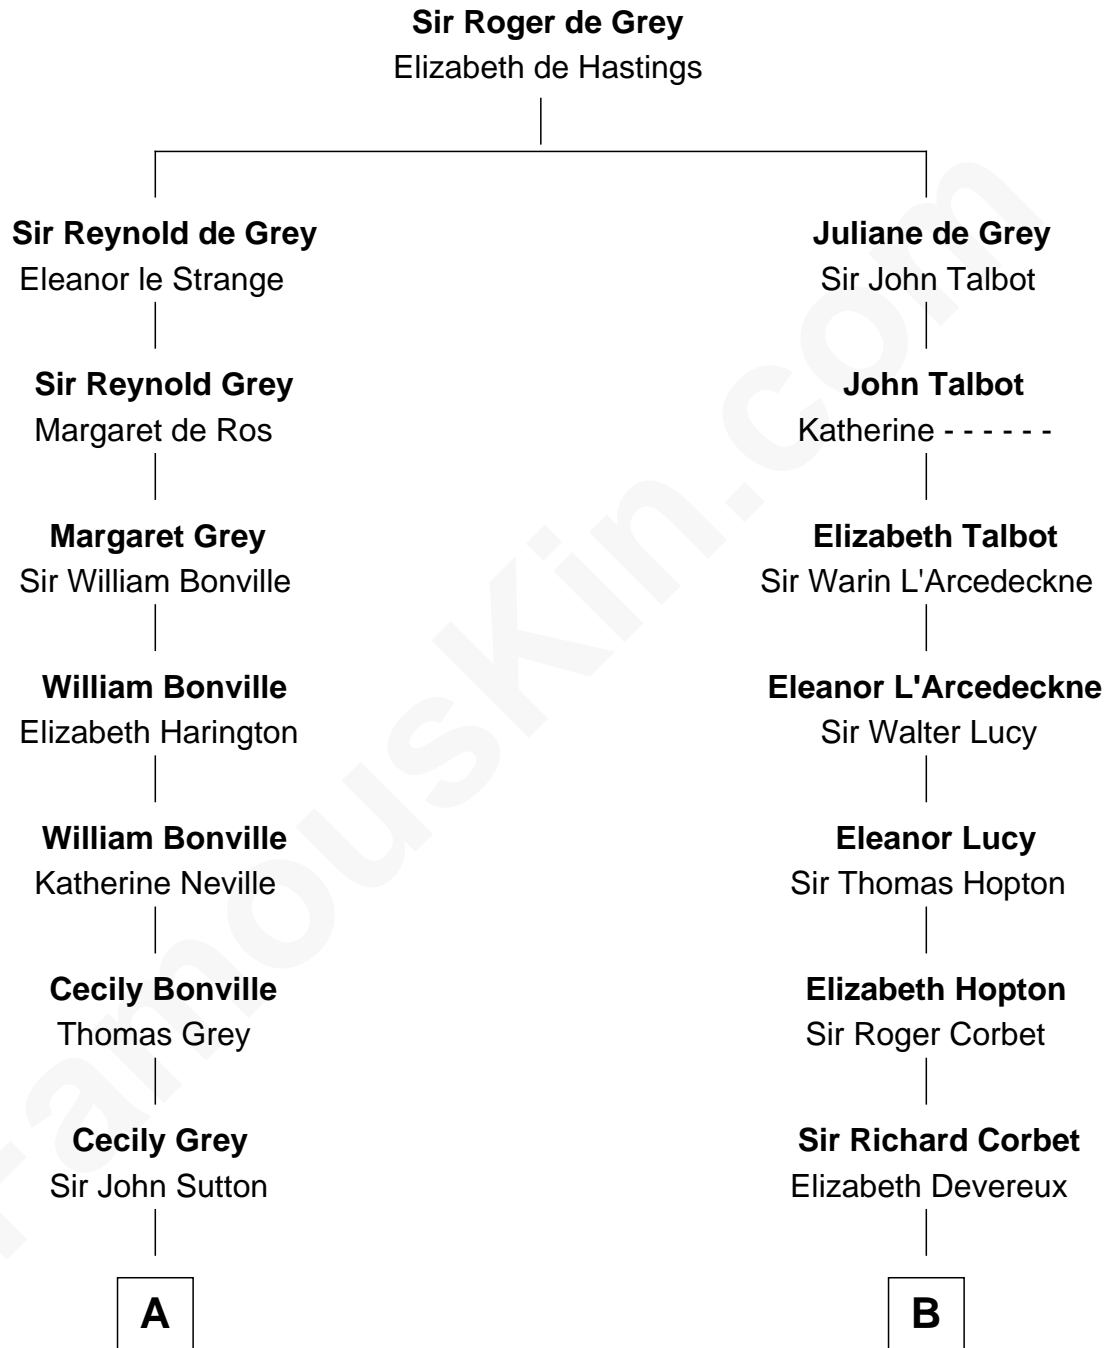

## Relationship Chart of

### Nicholas Gilman

*Signer of the U.S. Constitution*

15th cousin 3 times removed of

**C. W. Post**

*Founder of Post Cereals*

**C**

—  
**Caroline Cushman Lathrop**

Charles Rollin Post