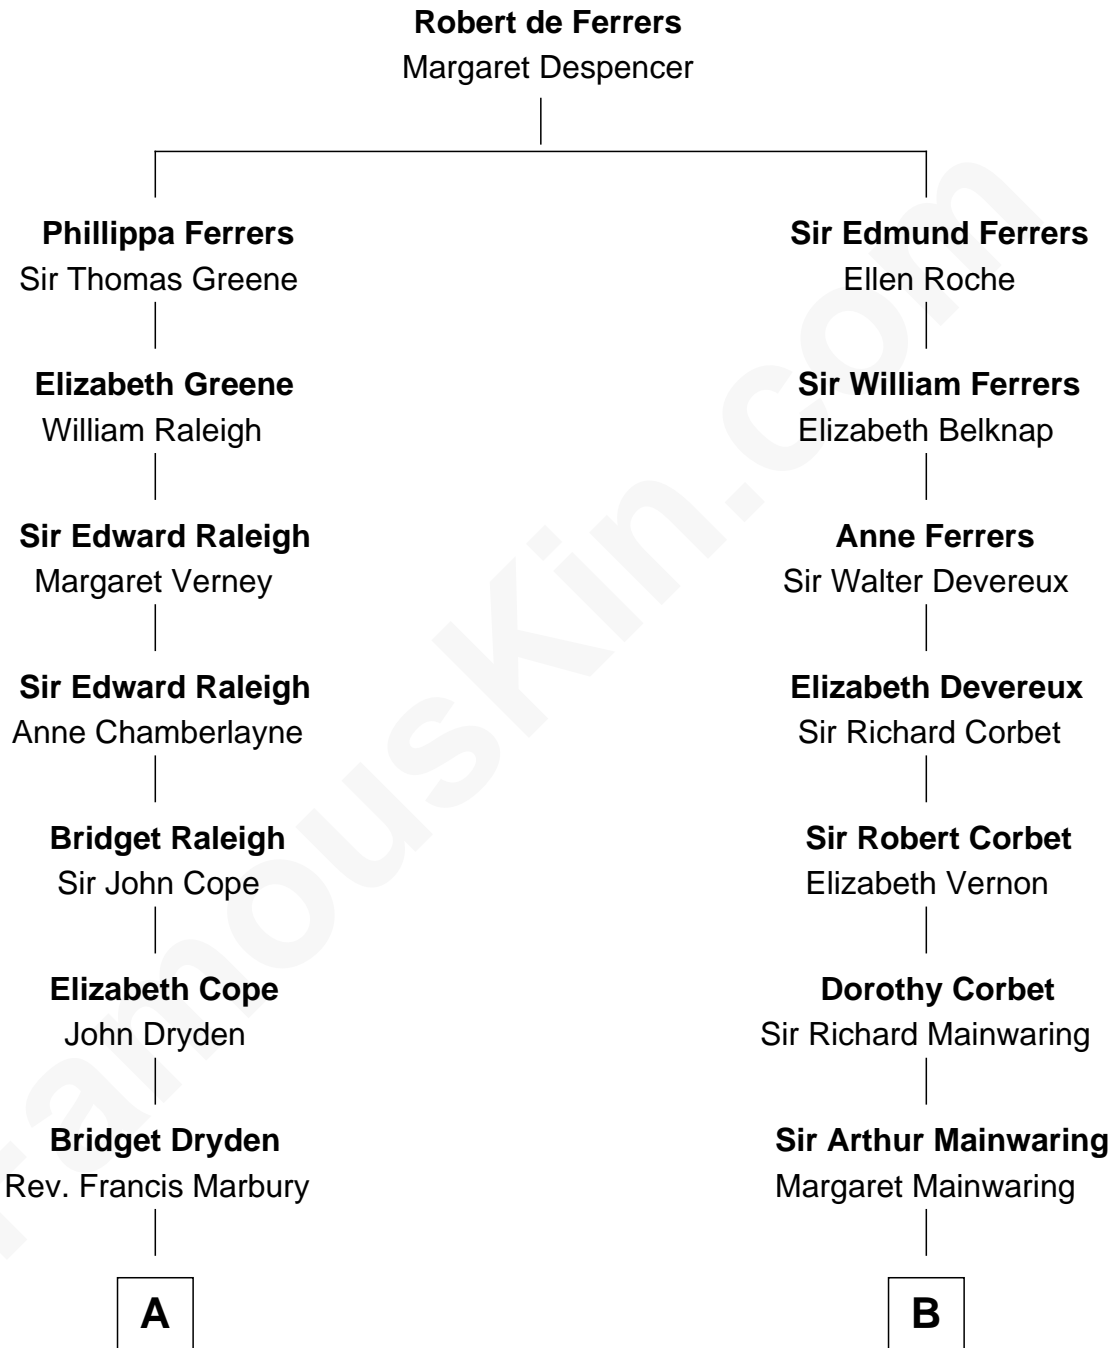

FamousKin.com

Relationship Chart of

Nicholas Gilman

Signer of the U.S. Constitution

13th cousin 2 times removed of

C. W. Post

Founder of Post Cereals

A

Anne Marbury
William Hutchinson

Edward Hutchinson
Katherine Hamby

Elizabeth Hutchinson
Edward Winslow

Anna Winslow
John Taylor

Rev. John Taylor
Elizabeth Rogers

Ann Taylor
Nicholas Gilman

Nicholas Gilman
Signer of the U.S. Constitution