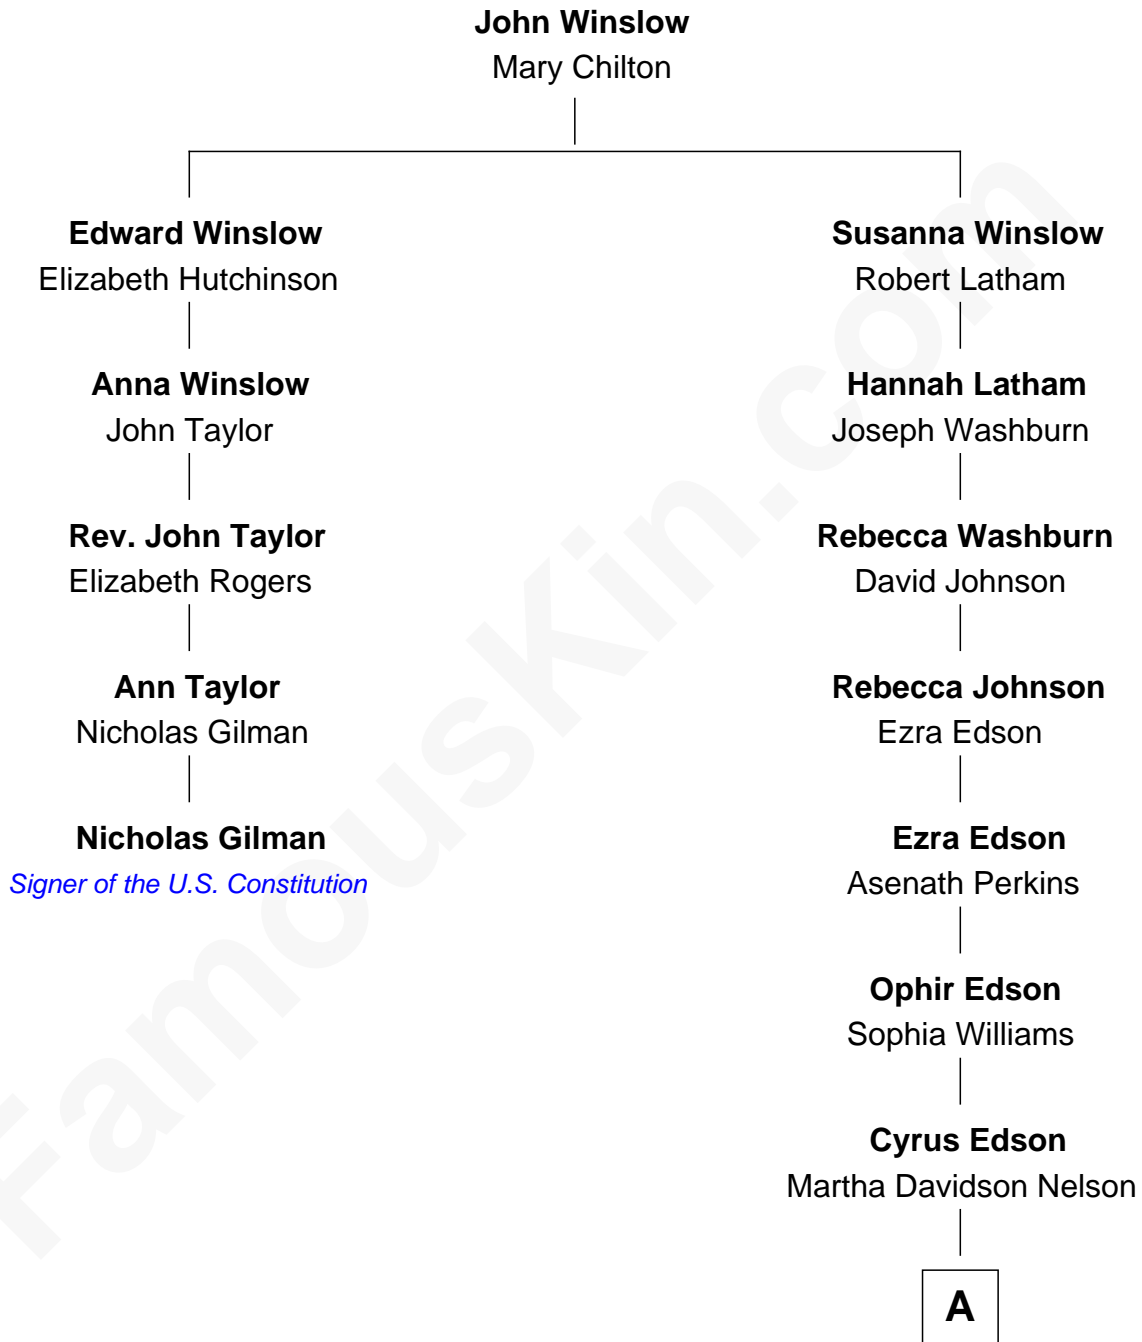

# FamousKin.com

## Relationship Chart of Nicholas Gilman

*Signer of the U.S. Constitution*

4th cousin 5 times removed of

**Pete Seeger**

*American Folk Singer*

**A**

—  
**John Tracey Edson**  
Winona de Clyver Charlier

—  
**Constance de Clyver Edson**  
Charles Louis Seeger

—  
**Pete Seeger**  
*American Folk Singer*

FamousKin.com