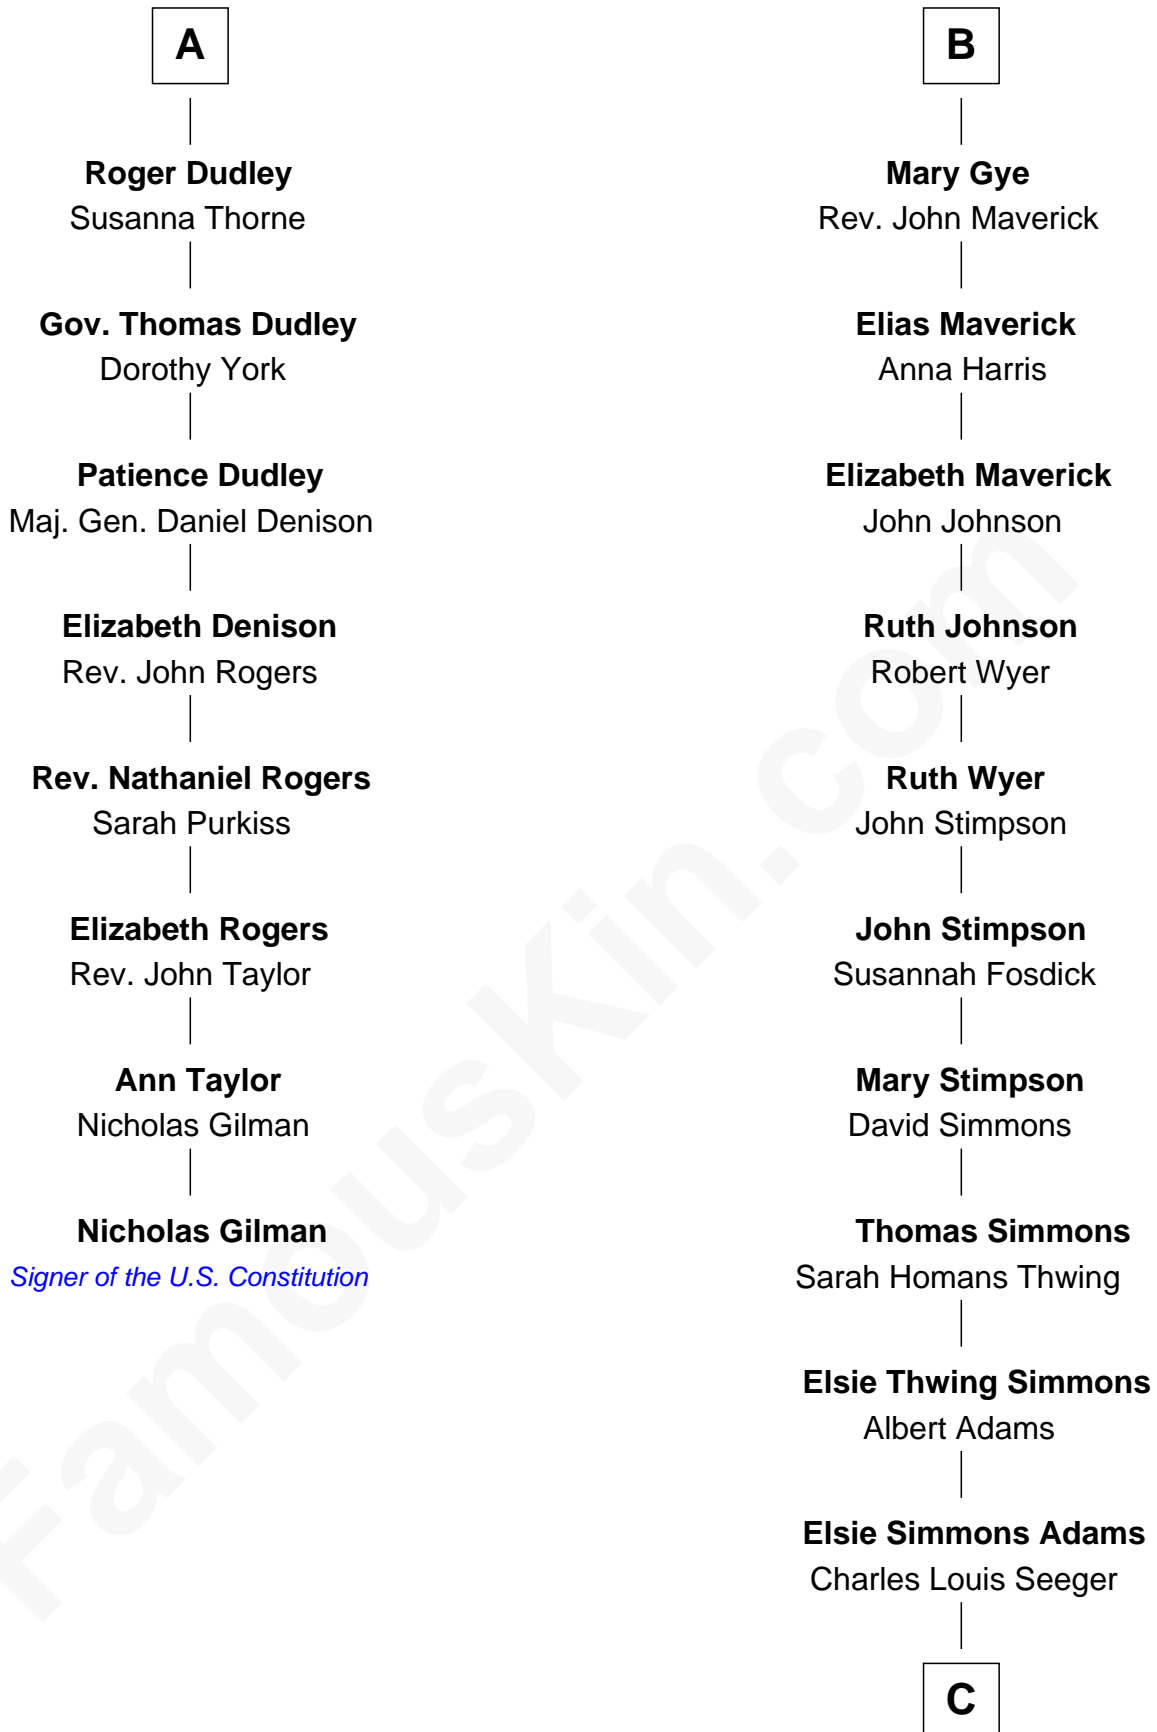

FamousKin.com

Relationship Chart of

Nicholas Gilman

Signer of the U.S. Constitution

14th cousin 4 times removed of

Pete Seeger

American Folk Singer

C

Charles Louis Seeger
Constance de Clyver Edson

Pete Seeger
American Folk Singer

FamousKin.com