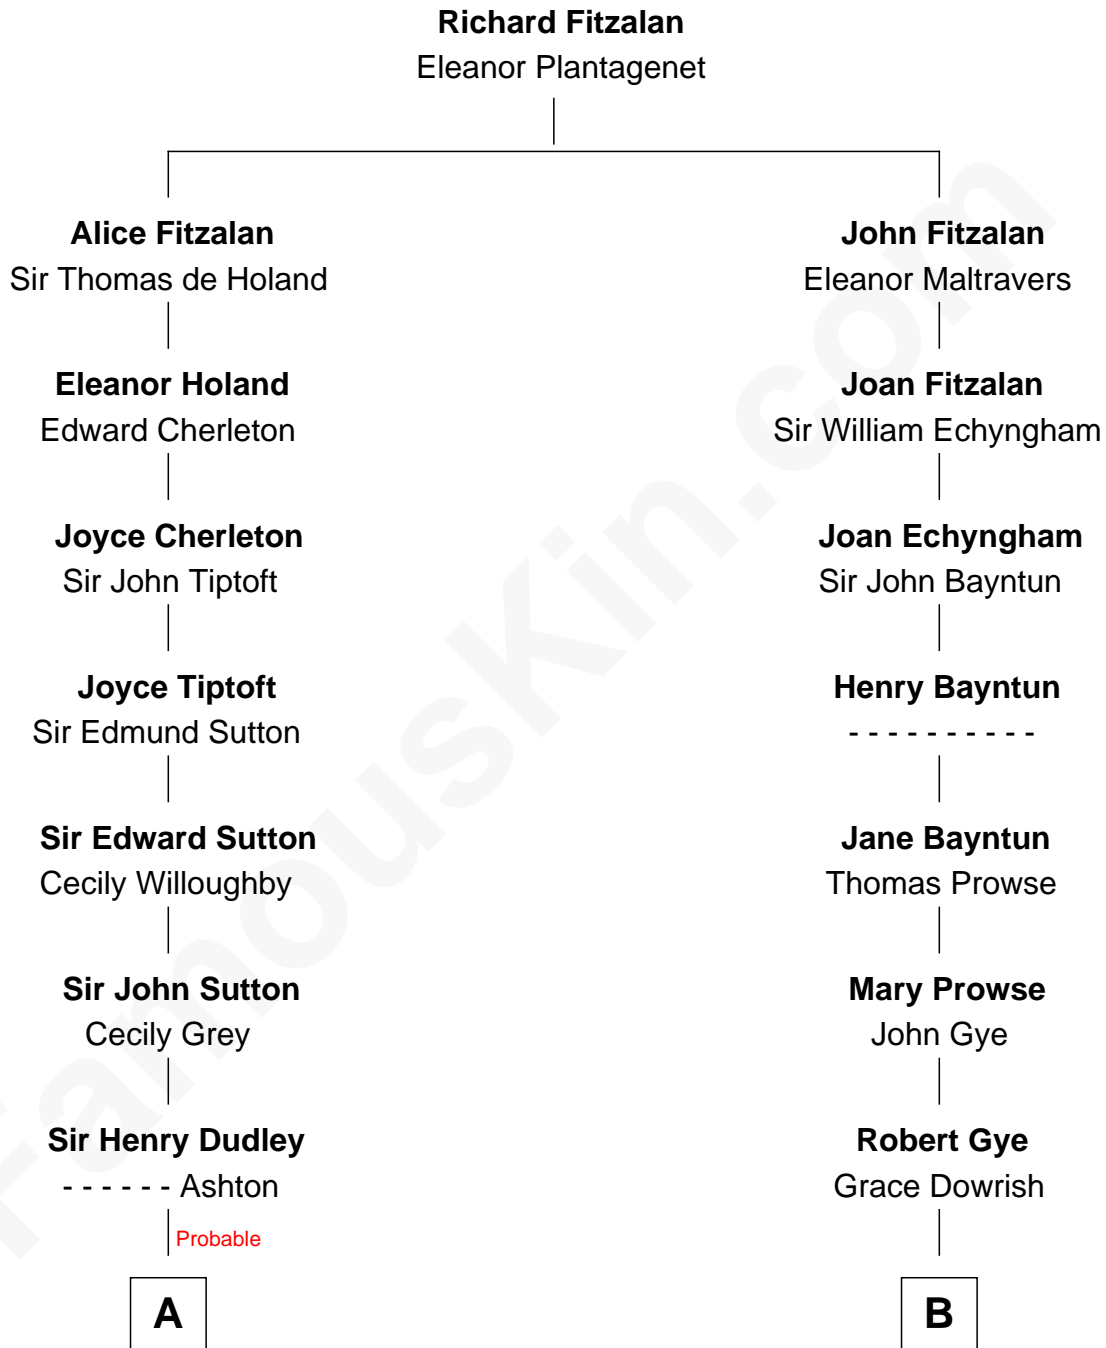

FamousKin.com

Relationship Chart of

Nicholas Gilman

Signer of the U.S. Constitution

14th cousin 4 times removed of

Pete Seeger

American Folk Singer

C

Charles Louis Seeger
Constance de Clyver Edson

Pete Seeger
American Folk Singer

FamousKin.com