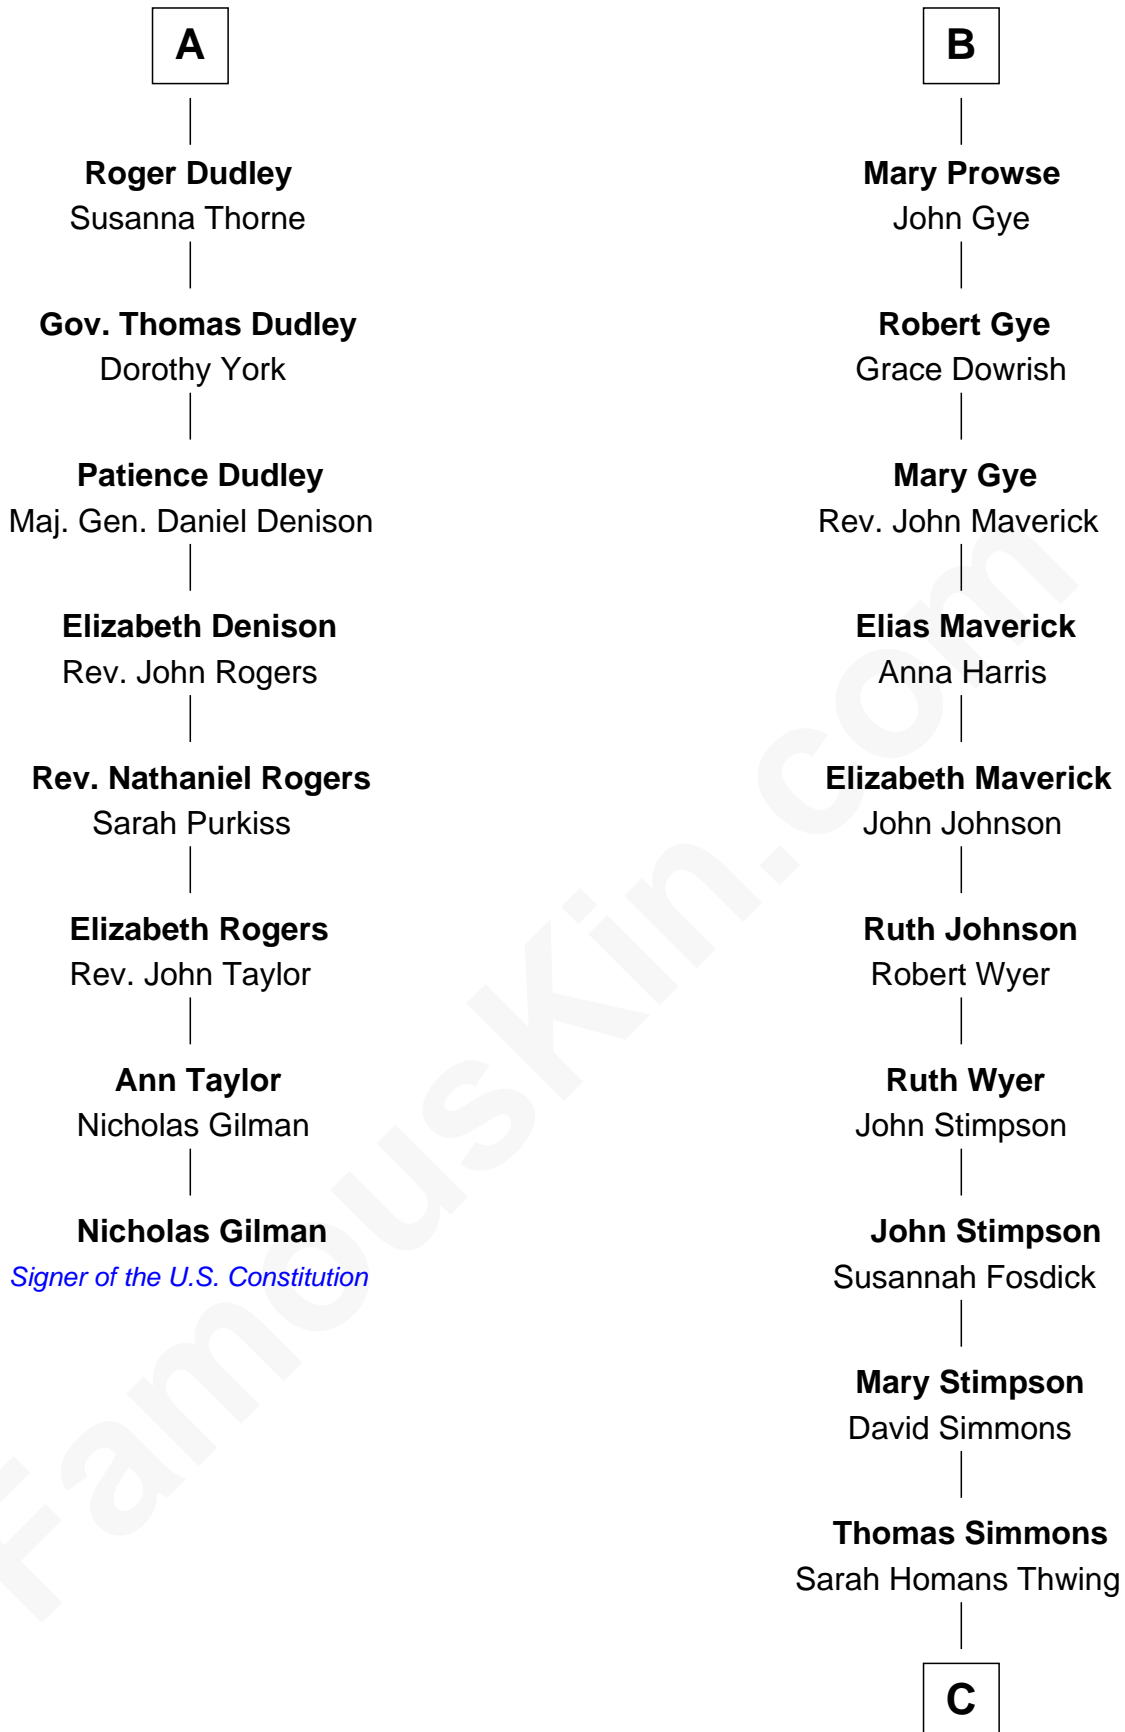

FamousKin.com

Relationship Chart of

Nicholas Gilman

Signer of the U.S. Constitution

14th cousin 6 times removed of

Pete Seeger

American Folk Singer

Sir Maurice de Berkeley

A

Milicent de Berkeley

John Maltravers

Sir John Maltravers

Gwenthin -----

Eleanor Maltravers

John Fitzalan

Joan Fitzalan

Sir William Echyngham

Joan Echyngham

Sir John Bayntun

Henry Bayntun

Jane Bayntun

Thomas Prowse

B

C