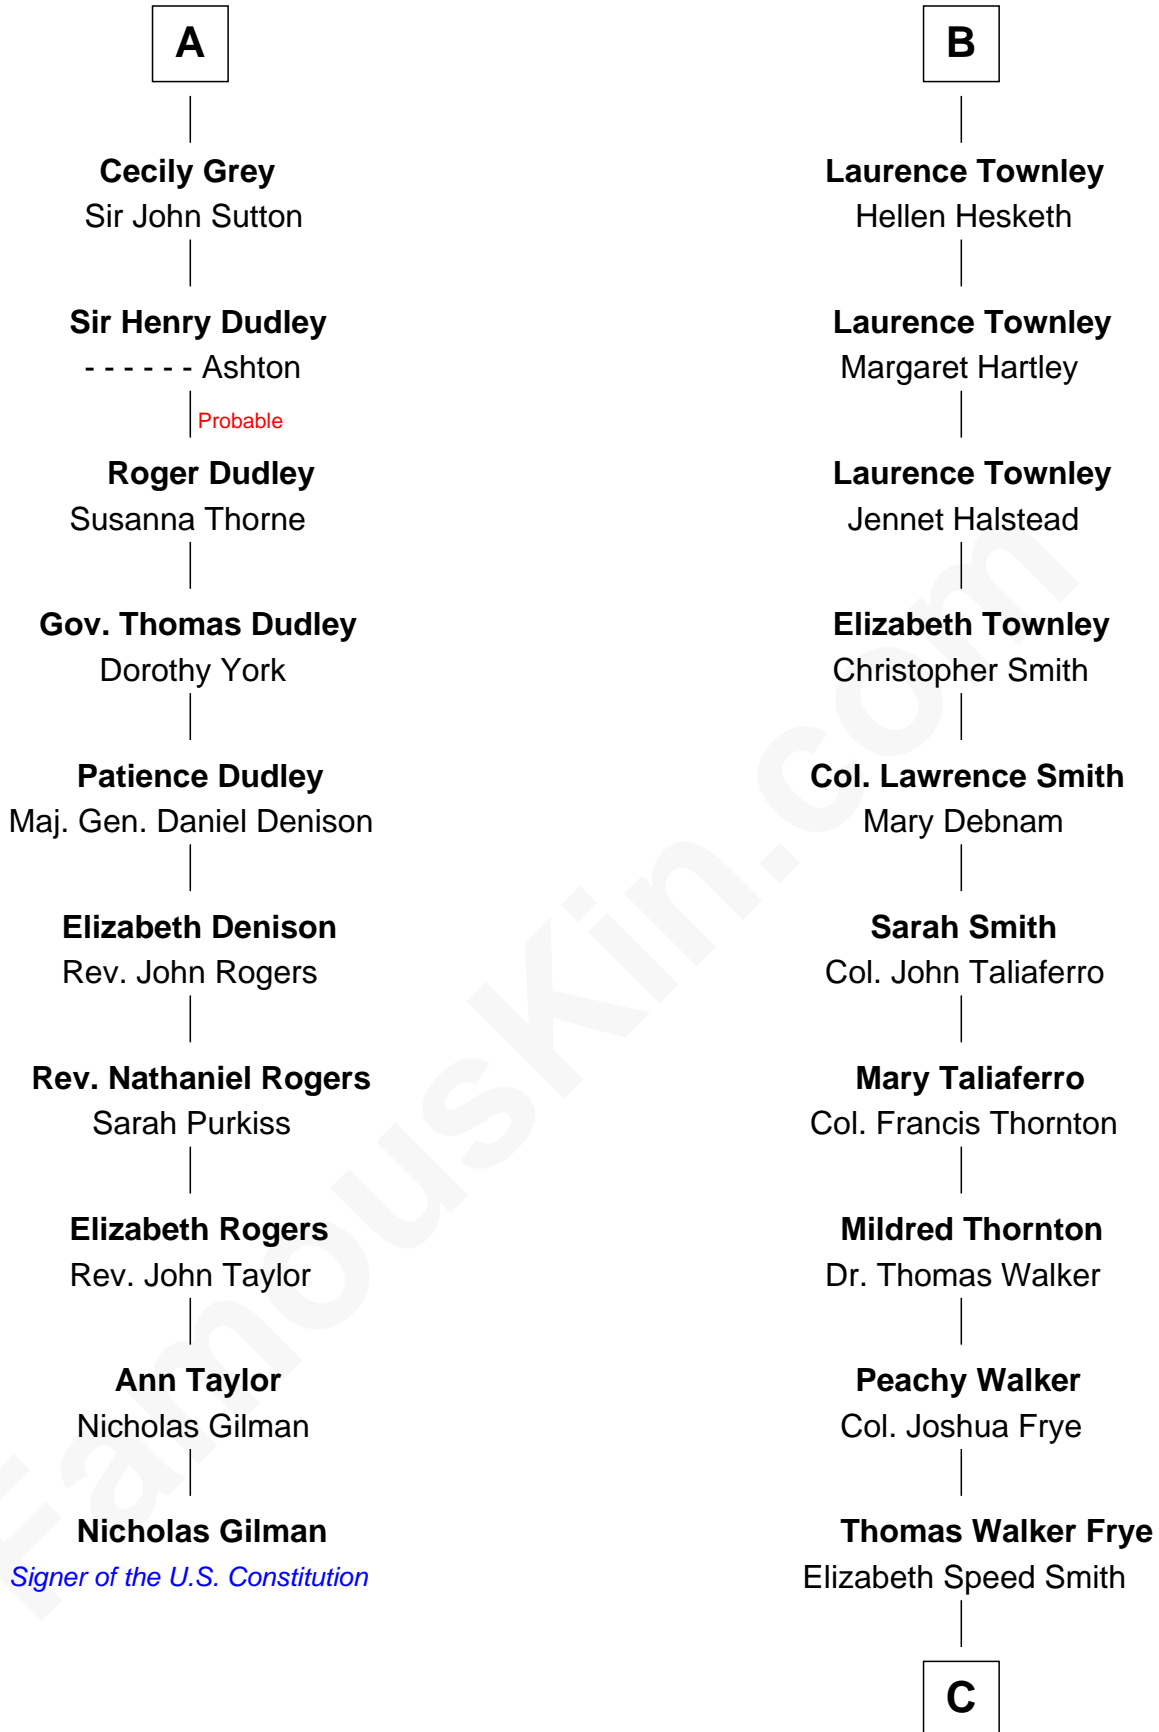

## Relationship Chart of

### Nicholas Gilman

*Signer of the U.S. Constitution*

16th cousin 5 times removed of

### Adlai Stevenson III

*U.S. Senator from Illinois*

**C**

**Mary Peachy Frye**  
Rev. Lewis Warner Green

**Letitia Green**  
Adlai Ewing Stevenson

**Lewis Green Stevenson**  
Helen Louise Davis

**Adlai Ewing Stevenson**  
Ellen Borden