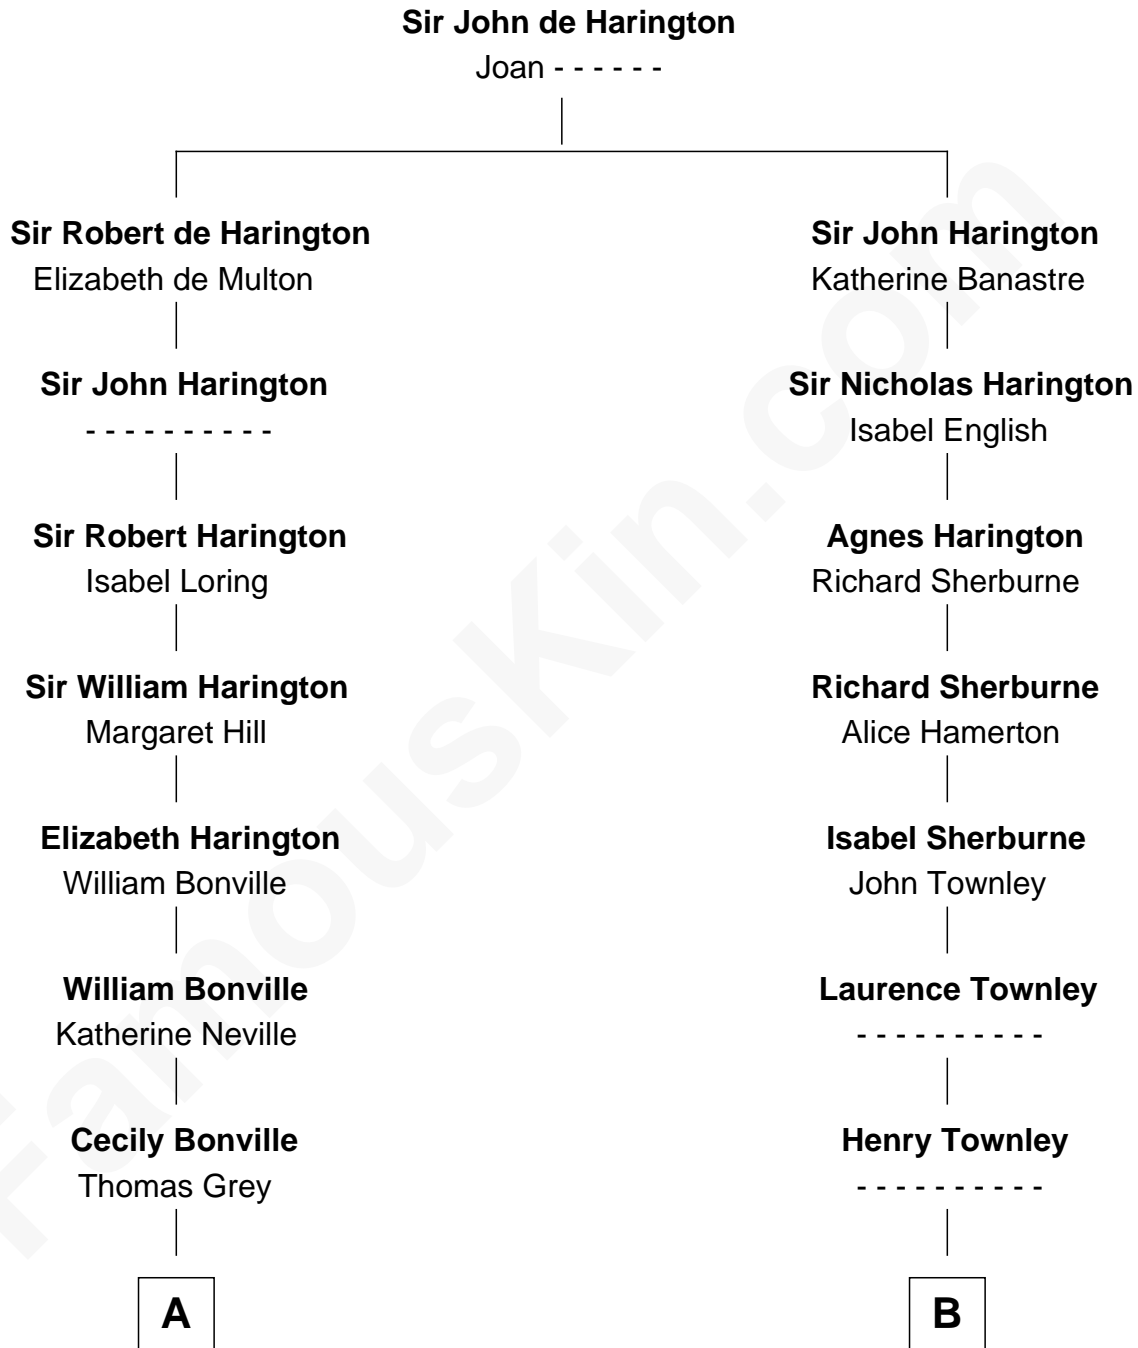

## Relationship Chart of

### Nicholas Gilman

*Signer of the U.S. Constitution*

16th cousin 5 times removed of

### Adlai Stevenson III

*U.S. Senator from Illinois*

**C**

**Mary Peachy Frye**  
Rev. Lewis Warner Green

**Letitia Green**  
Adlai Ewing Stevenson

**Lewis Green Stevenson**  
Helen Louise Davis

**Adlai Ewing Stevenson**  
Ellen Borden