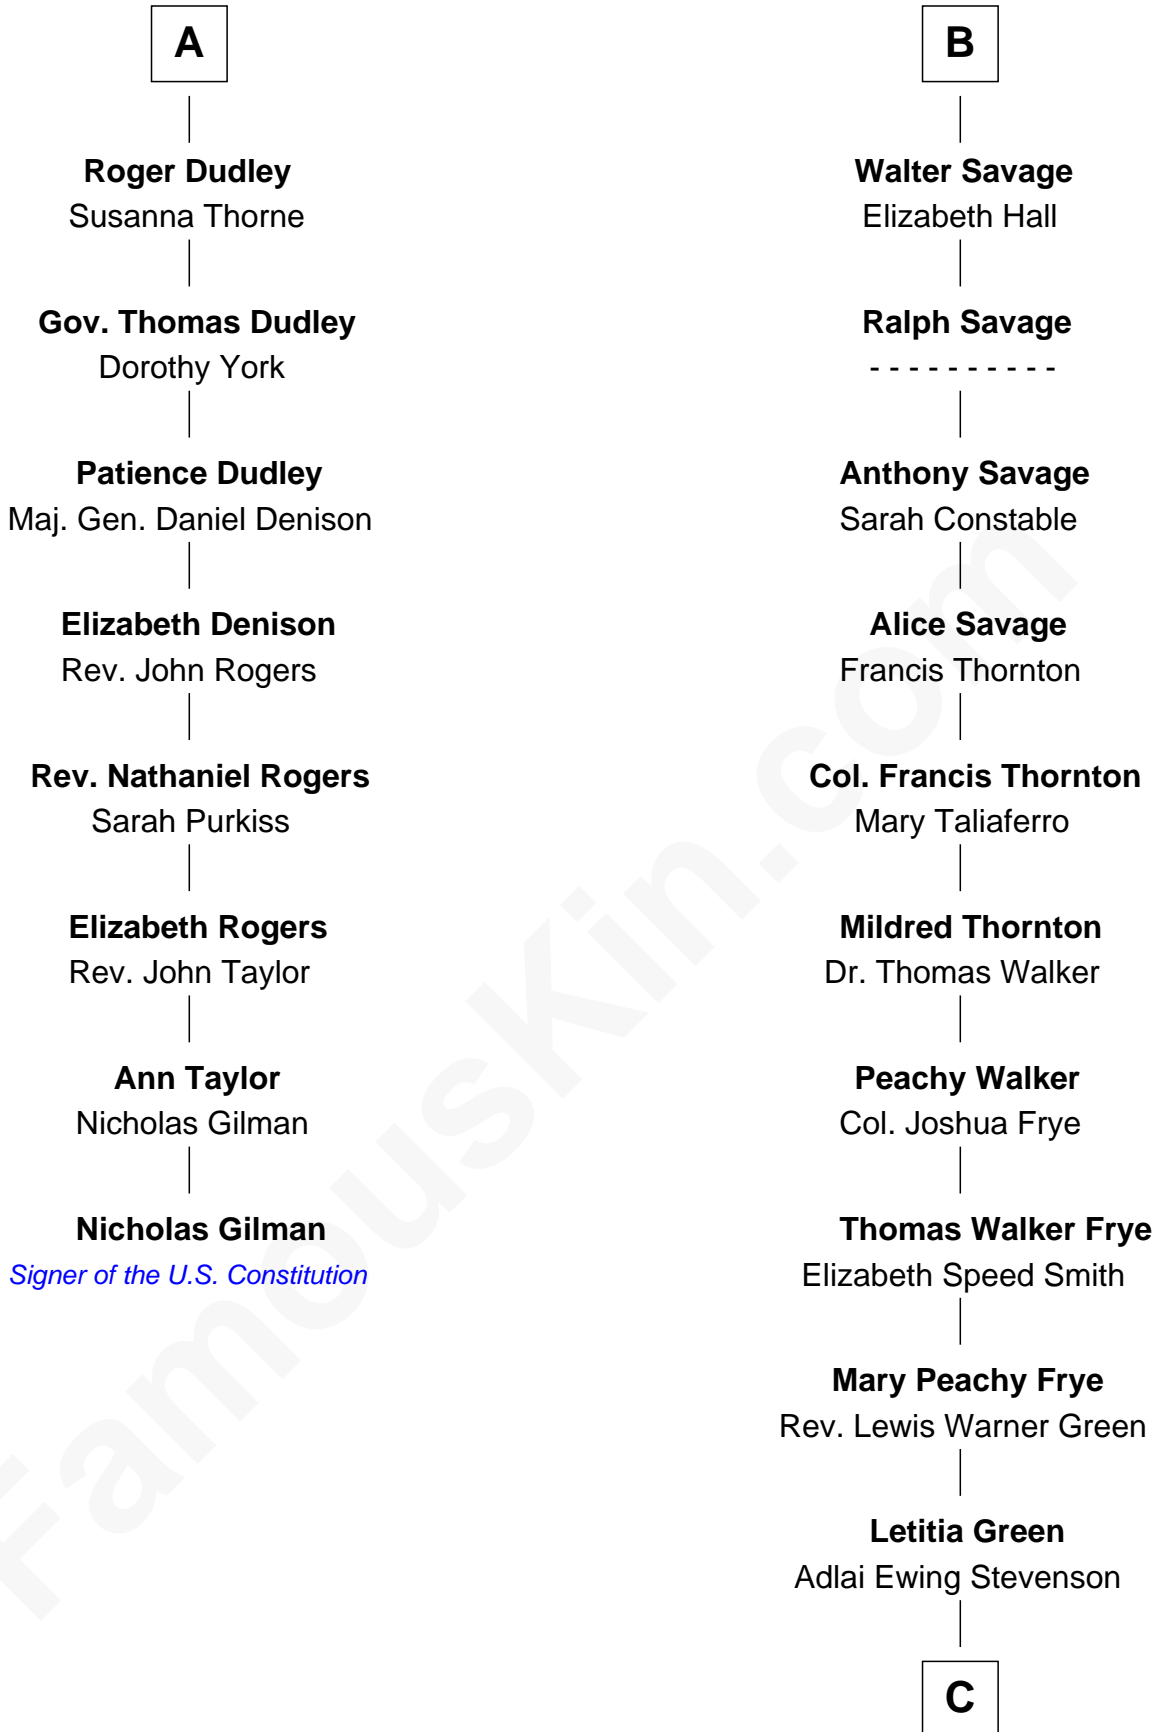

## Relationship Chart of

### Nicholas Gilman

*Signer of the U.S. Constitution*

14th cousin 5 times removed of

### Adlai Stevenson III

*U.S. Senator from Illinois*

**C**

**Lewis Green Stevenson**

Helen Louise Davis

**Adlai Ewing Stevenson**

Ellen Borden

**Adlai Stevenson III**

*U.S. Senator from Illinois*

FamousKin.com