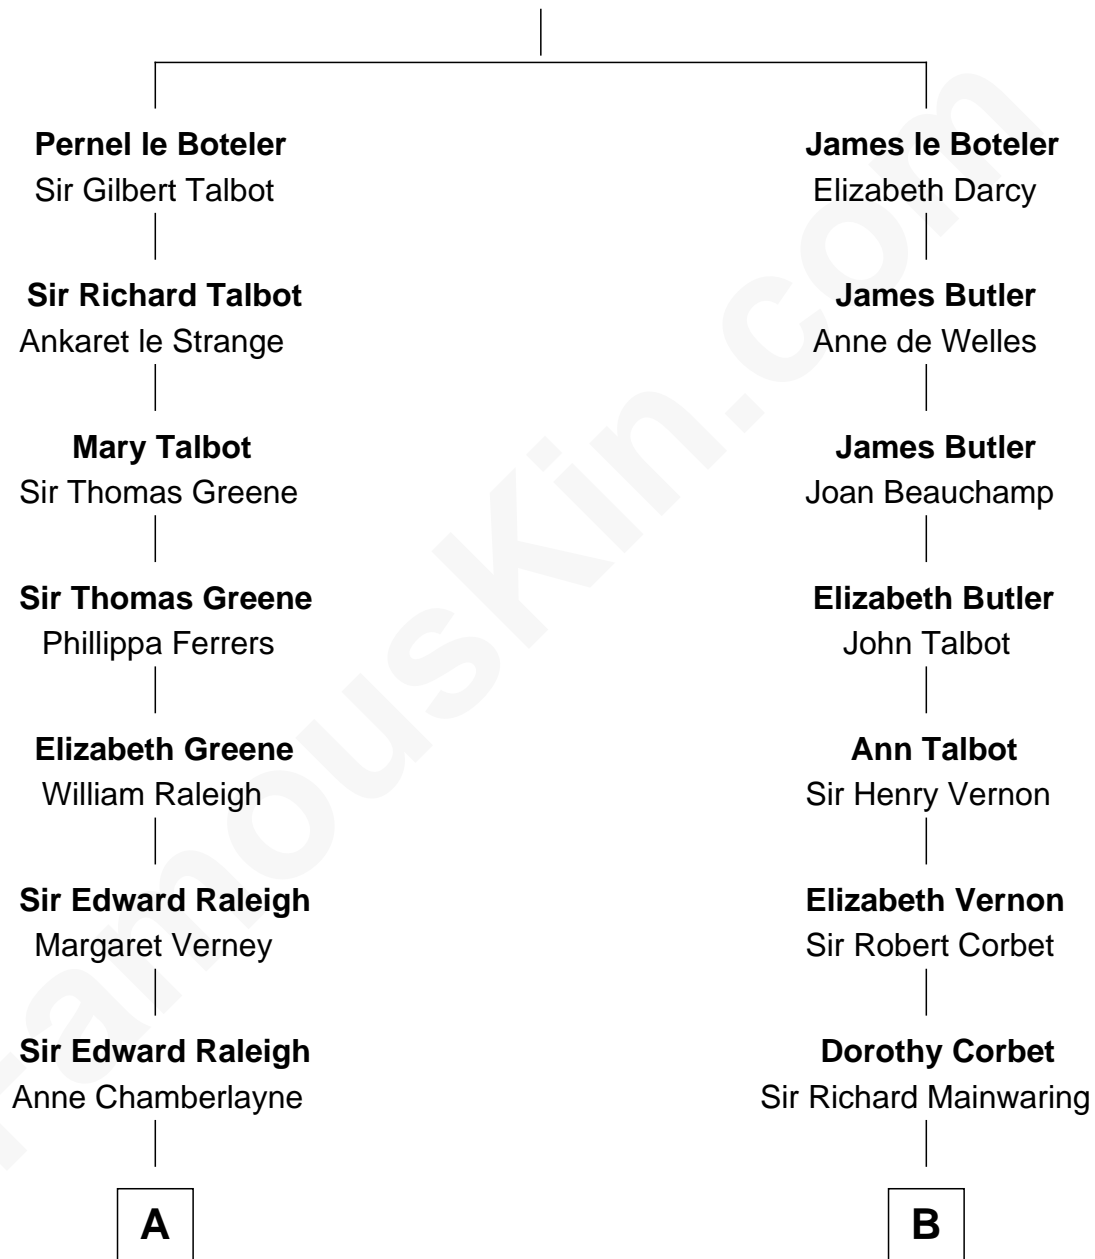

FamousKin.com Relationship Chart of

Nicholas Gilman

Signer of the U.S. Constitution

16th cousin 5 times removed of

Adlai Stevenson III

U.S. Senator from Illinois

Sir James le Boteler

Eleanor de Bohun

C

|
John Talman Whiting

Mary Sophia Hill

|
Mary DeGama Whiting

William Borden

|
John Borden

Ellen Wallace Waller

|
Ellen Borden