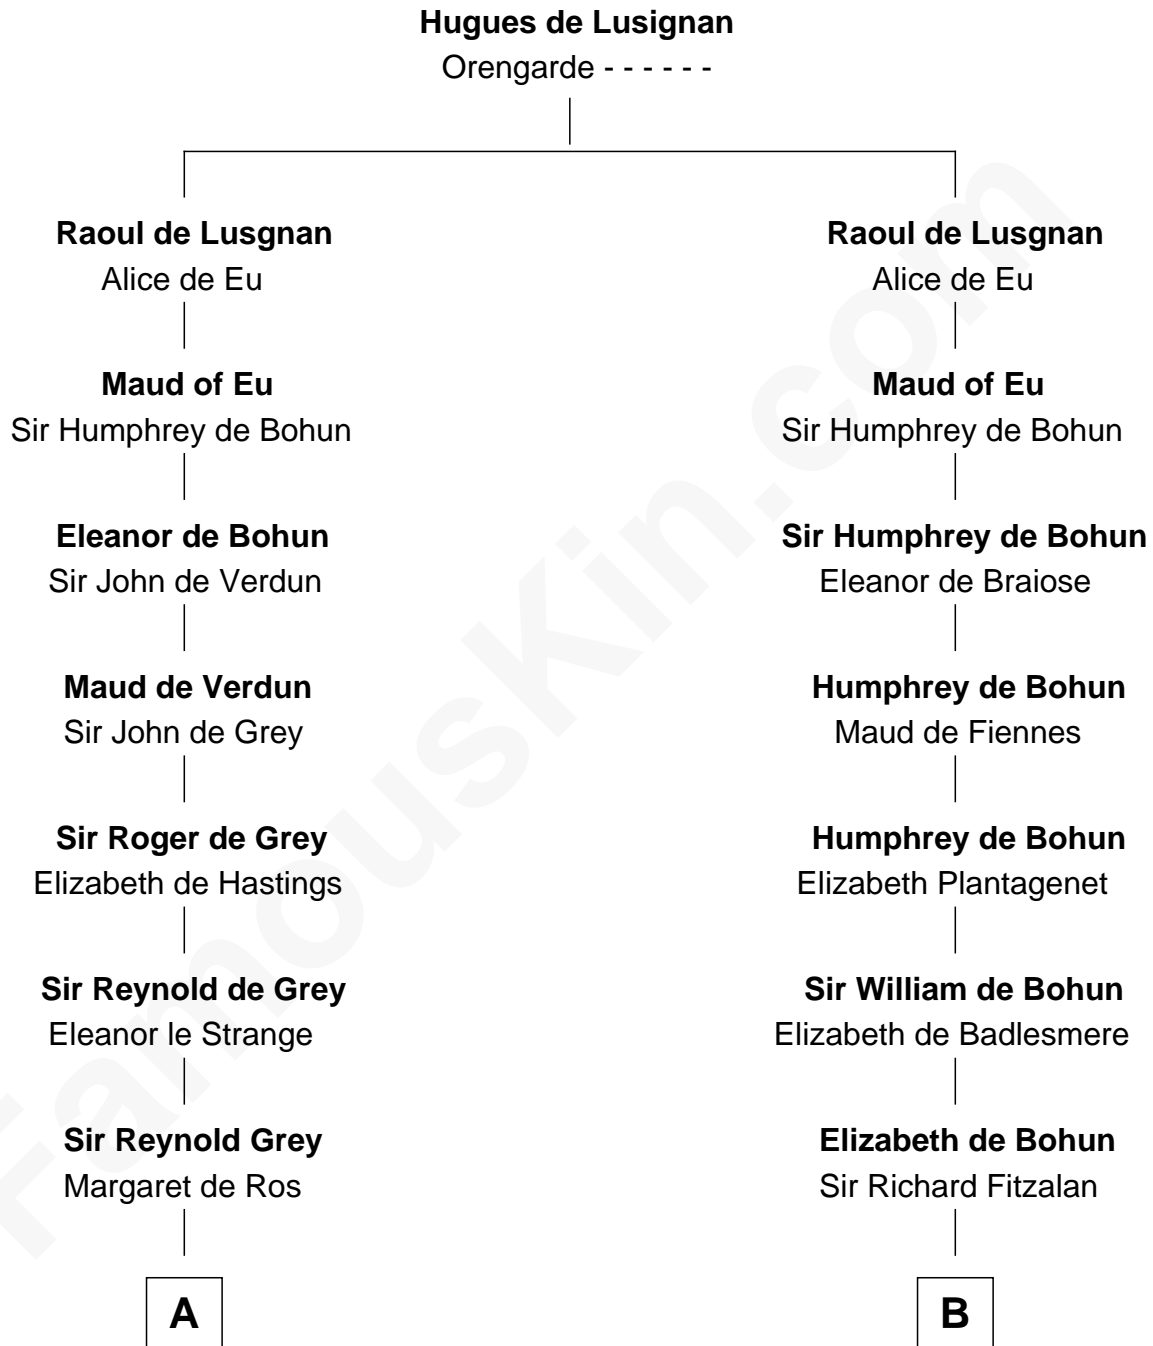

FamousKin.com

Relationship Chart of

Nicholas Gilman

Signer of the U.S. Constitution

19th cousin 1 time removed of

Henry Lee III

9th Governor of Virginia

C

Rev. Nathaniel Rogers

Sarah Purkiss

Elizabeth Rogers

Rev. John Taylor

Ann Taylor

Nicholas Gilman

Nicholas Gilman

Signer of the U.S. Constitution