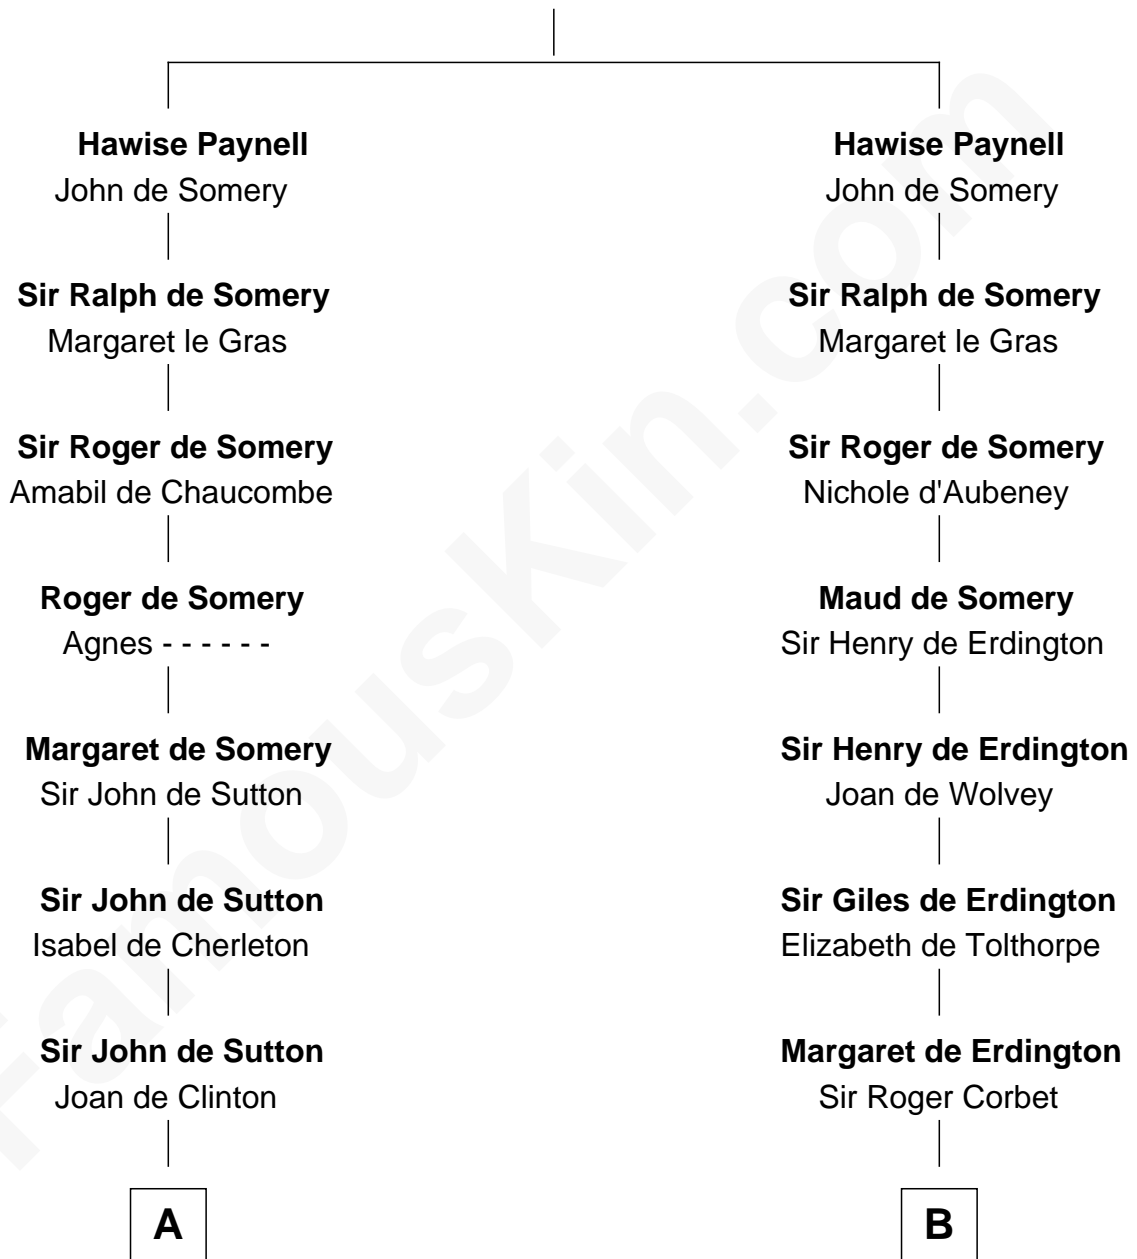

FamousKin.com

Relationship Chart of

Nicholas Gilman

Signer of the U.S. Constitution

20th cousin 1 time removed of

Henry Lee III

9th Governor of Virginia

Ralph Paynell