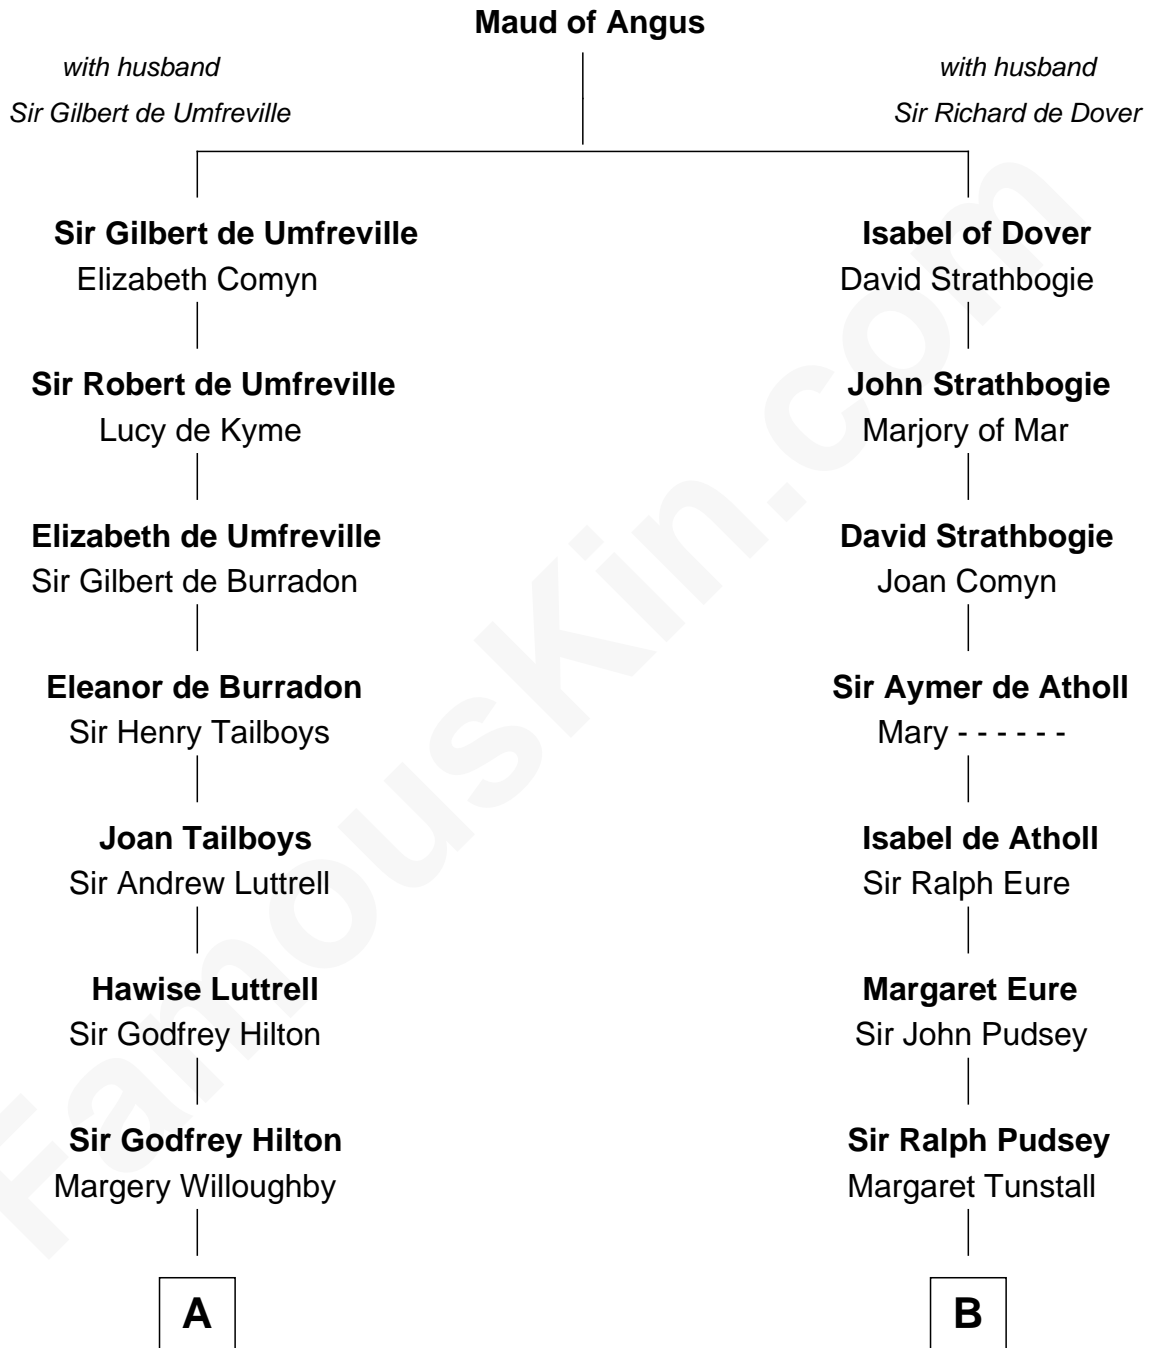

FamousKin.com

Relationship Chart of

Nicholas Gilman

Signer of the U.S. Constitution

17th cousin 2 times removed of

Henry Lee III

9th Governor of Virginia

C

Henry Lee

Mary Bland

Col. Henry Lee

Lucy Grymes

Henry Lee III

Light-Horse Harry

FamousKin.com