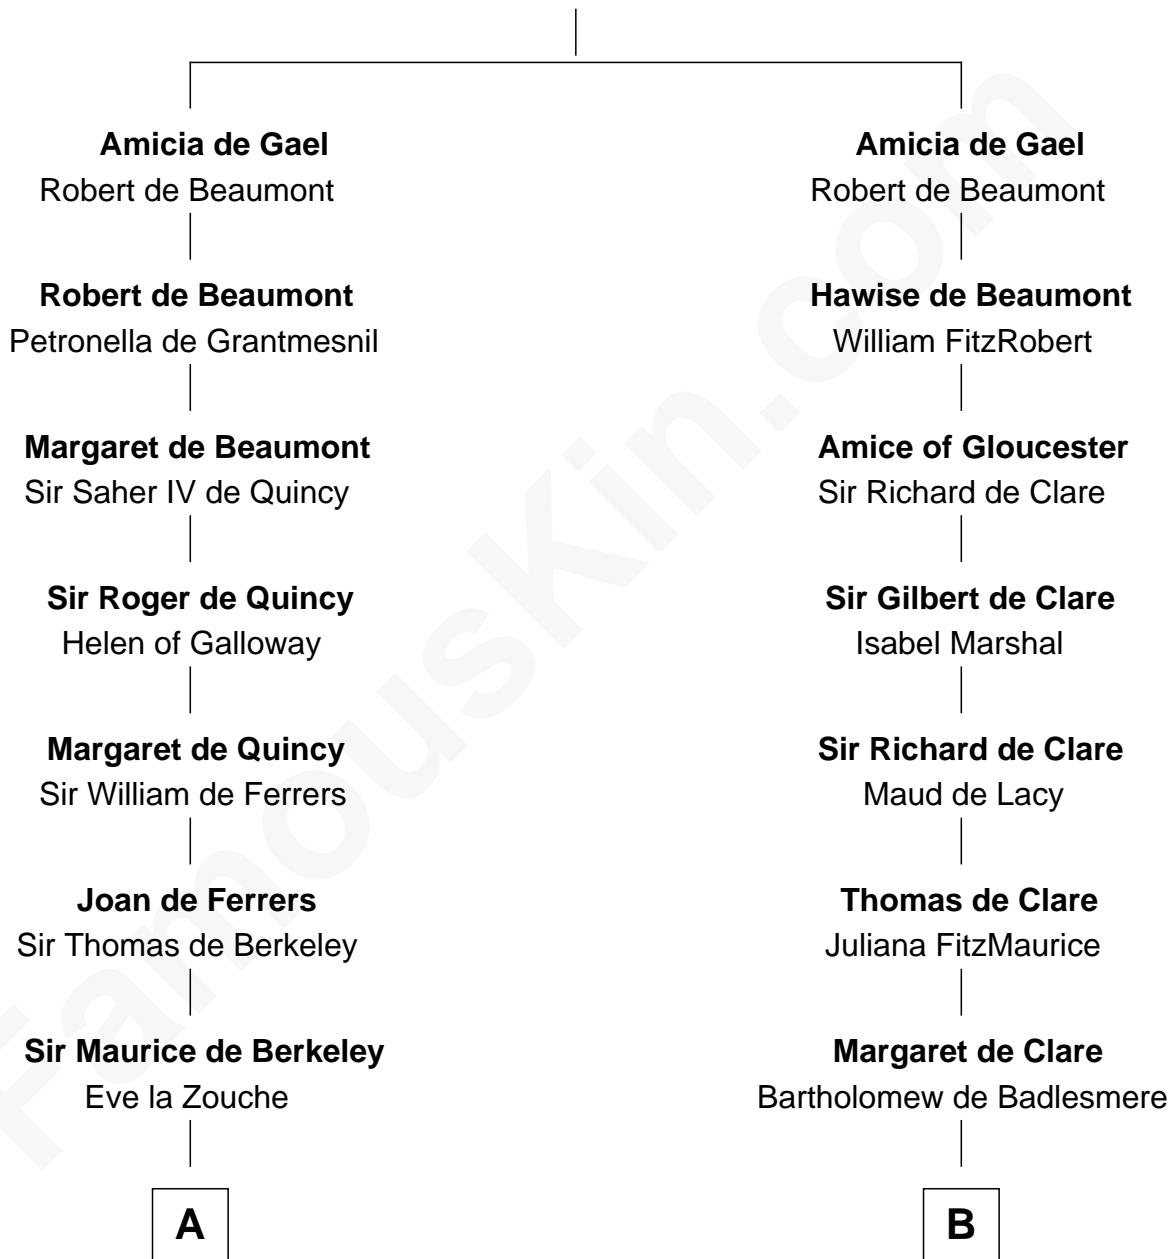

# FamousKin.com Relationship Chart of

**Nicholas Gilman**

*Signer of the U.S. Constitution*

21st cousin of

**Henry Lee III**

*9th Governor of Virginia*

**Ralph de Gael**

**C**

**Elizabeth Denison**

Rev. John Rogers

**Rev. Nathaniel Rogers**

Sarah Purkiss

**Elizabeth Rogers**

Rev. John Taylor

**Ann Taylor**

Nicholas Gilman

**Nicholas Gilman**

*Signer of the U.S. Constitution*

**D**

**Alice Eltonhead**

Henry Corbin

**Laetitia Corbin**

Richard Lee

**Henry Lee**