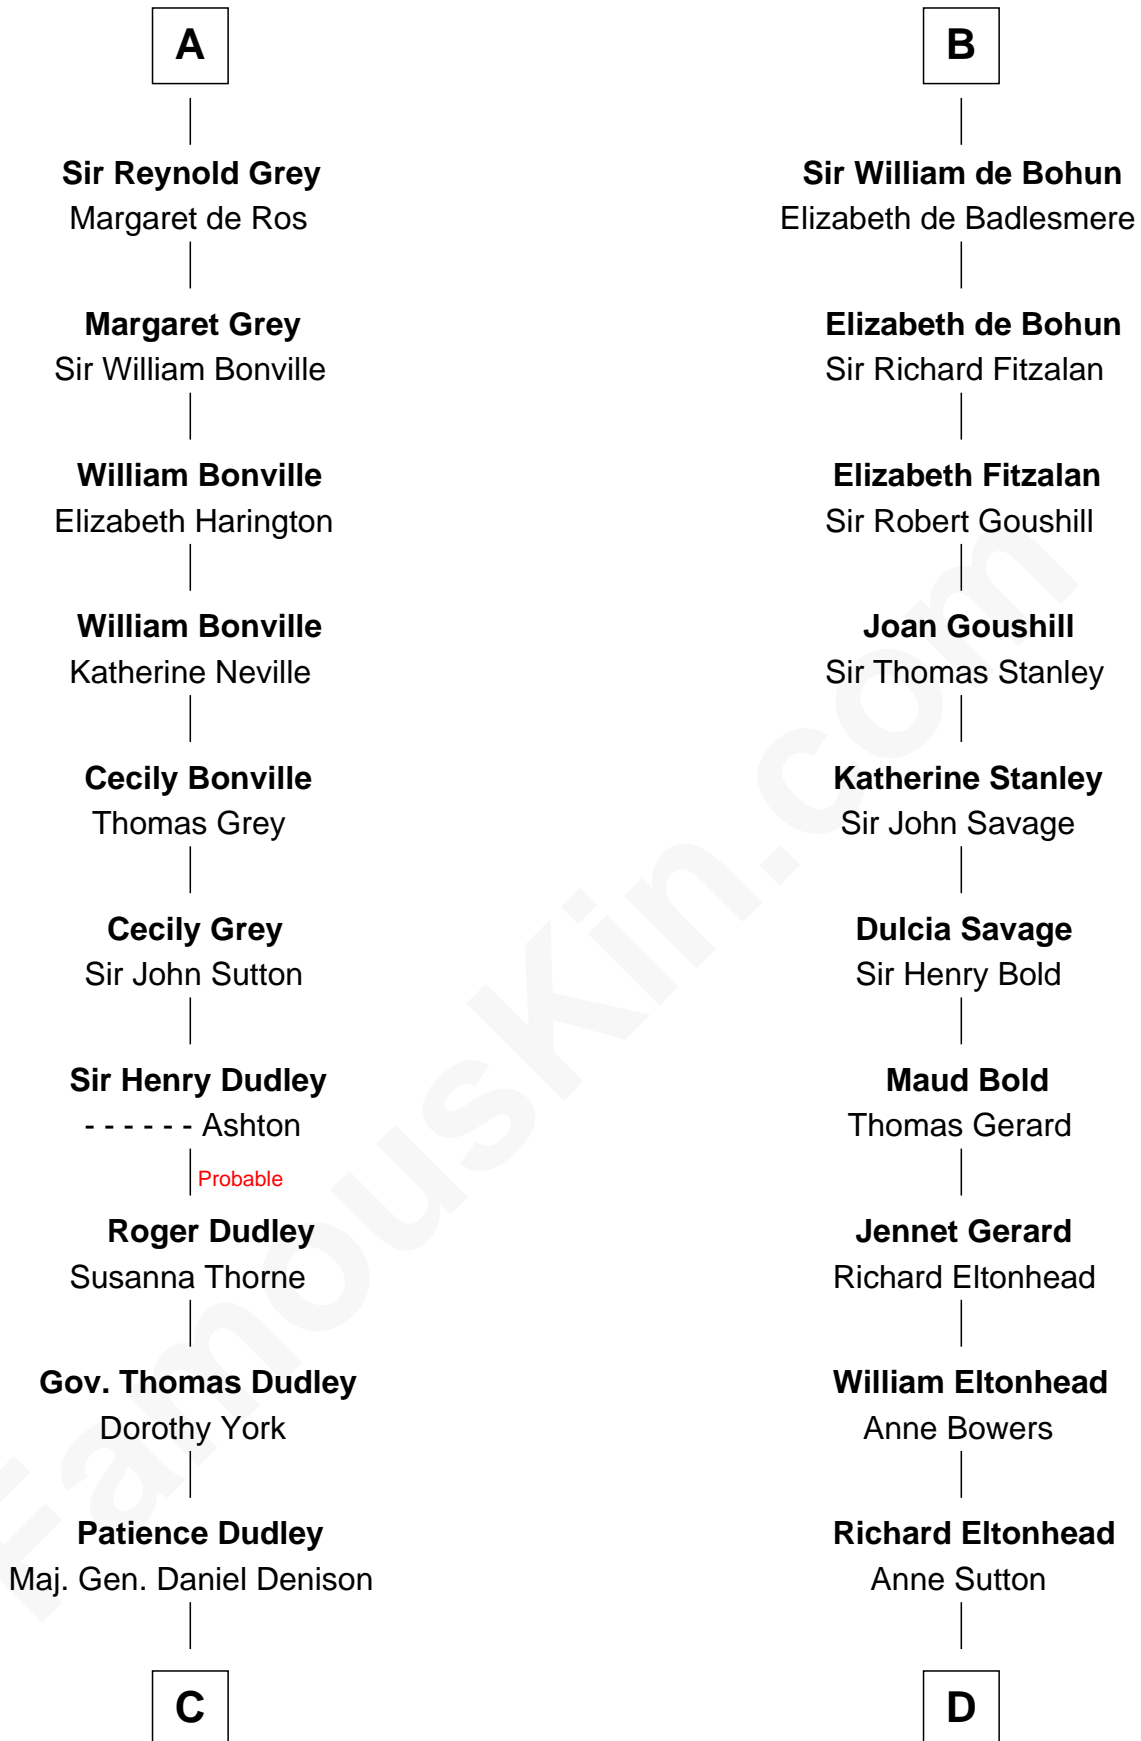

FamousKin.com Relationship Chart of

Nicholas Gilman

Signer of the U.S. Constitution

21st cousin of

Henry Lee III

9th Governor of Virginia

David I, King of Scotland

Maud of Northumberland

C

Elizabeth Denison

Rev. John Rogers

Rev. Nathaniel Rogers

Sarah Purkiss

Elizabeth Rogers

Rev. John Taylor

Ann Taylor