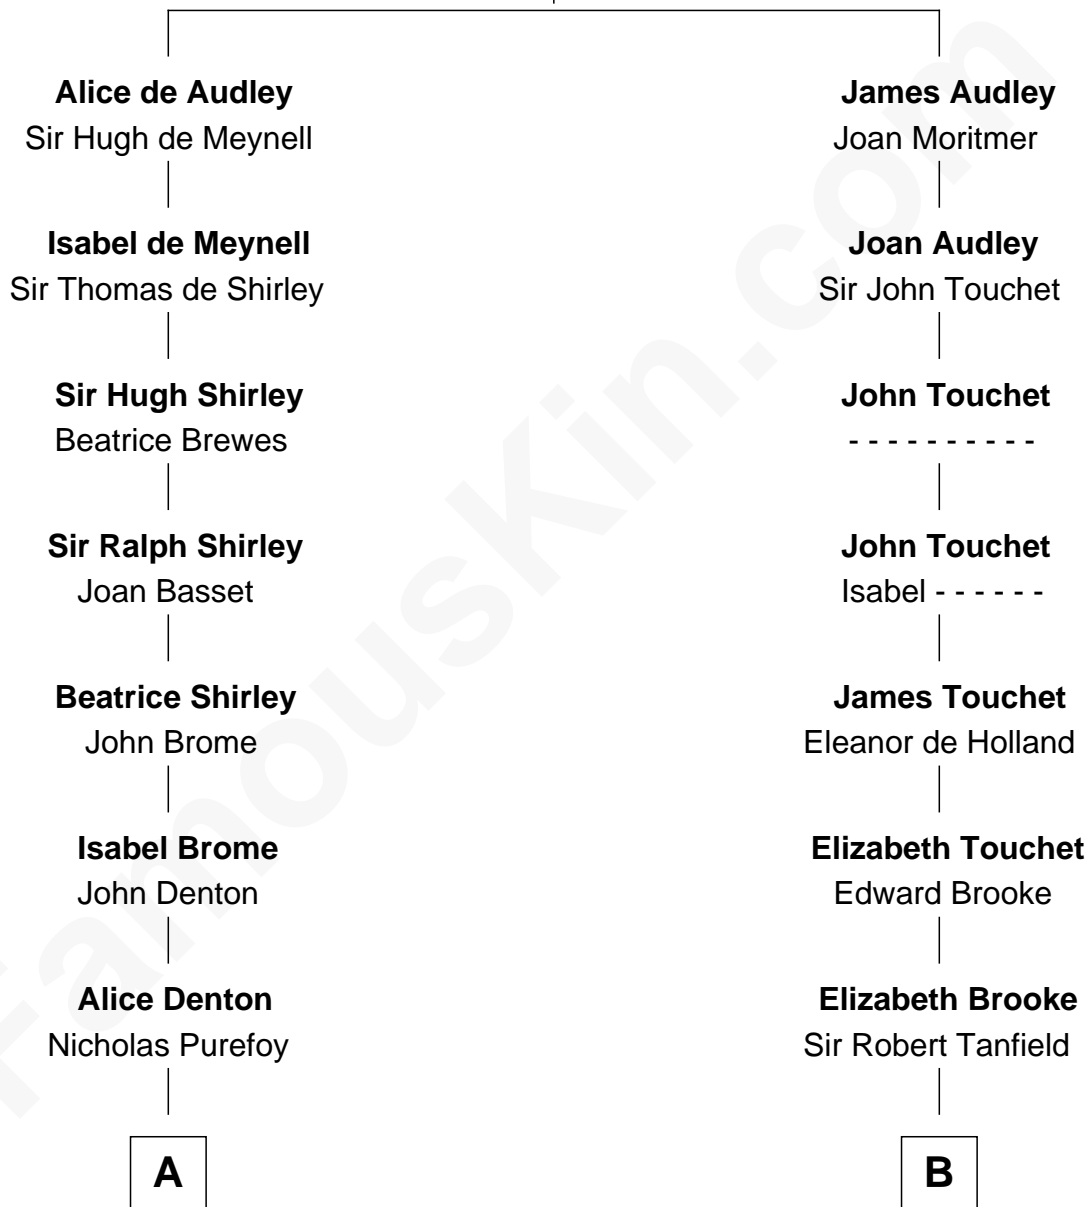

FamousKin.com

Relationship Chart of Nicholas Gilman

Signer of the U.S. Constitution

16th cousin 2 times removed of

Henry Lee III

9th Governor of Virginia

Sir Nicholas Audley

Joan Martin

C

Col. Henry Lee

Lucy Grymes

Henry Lee III

Light-Horse Harry

FamousKin.com