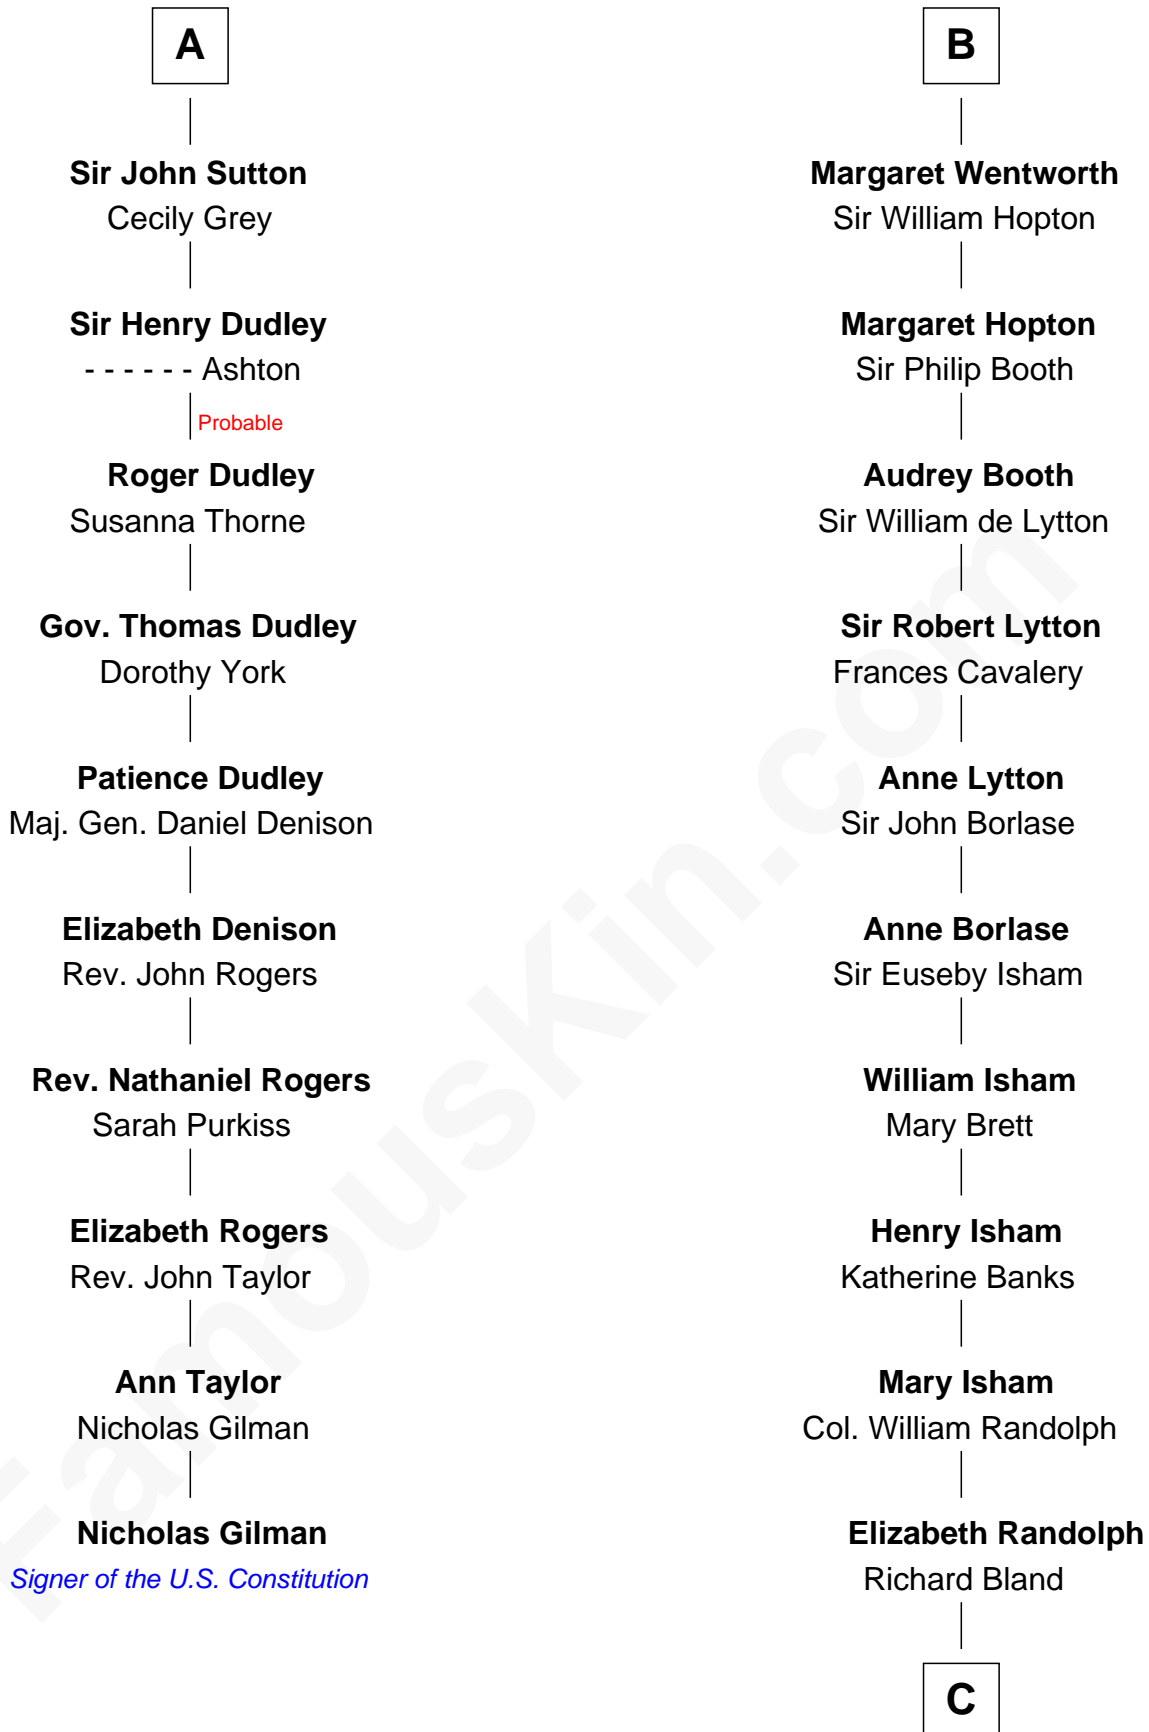

# FamousKin.com Relationship Chart of

**Nicholas Gilman**

*Signer of the U.S. Constitution*

16th cousin 3 times removed of

**Henry Lee III**

*9th Governor of Virginia*

**Sir William de Ferrers**

*with wife  
Margaret de Quincy*

**Thomas de Berkeley**  
Katherine de Clyvedon

**John Deincourt**  
-----

**Sir John Berkeley**  
Elizabeth Betteshorne

**Sir William Deincourt**  
Milicent la Zouche

**Elizabeth Berkeley**  
Sir John Sutton

**Margaret Deincourt**  
Sir Robert de Tibetot

**Sir Edmund Sutton**  
Joyce Tiptoft

**Elizabeth de Tibetot**  
Sir Philip le Despencer

**Sir Edward Sutton**  
Cecily Willoughby

**Margery Despencer**  
Sir Roger Wentworth

**A**

**B**

**C**

—  
**Mary Bland**

Henry Lee

—  
**Col. Henry Lee**

Lucy Grymes

—  
**Henry Lee III**