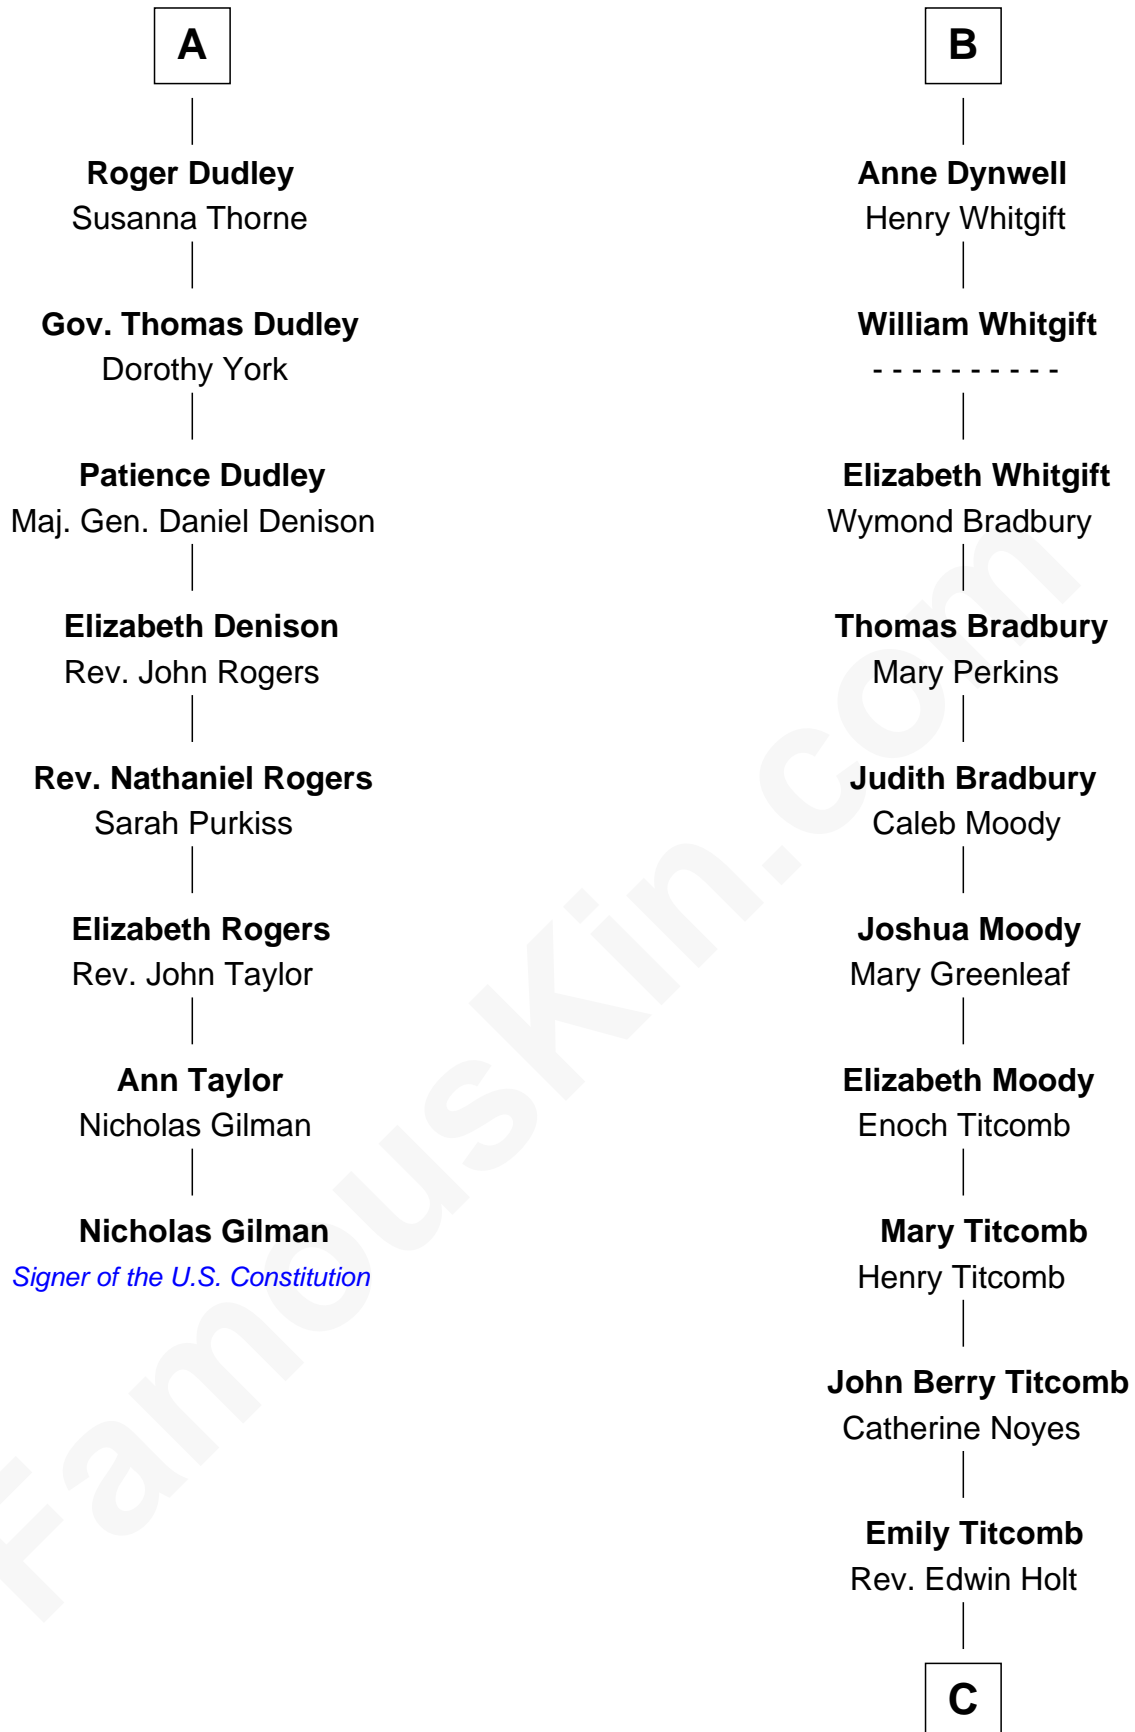

# FamousKin.com Relationship Chart of

**Nicholas Gilman**

*Signer of the U.S. Constitution*

**14th cousin 7 times removed of**

**Linda Hamilton**

*TV and Movie Actress*

**C**

—  
**Stephen P. Holt**  
Aurelia Morgan Grimes

—  
**Taylor Holt**  
Frances Kyle

—  
**Dr. Richard Huckstep Holt**  
Mildred Alberta Derby

—  
**Barbara Kyle Holt**  
Dr. Carroll Stanford Hamilton

—  
**Linda Hamilton**  
*TV and Movie Actress*