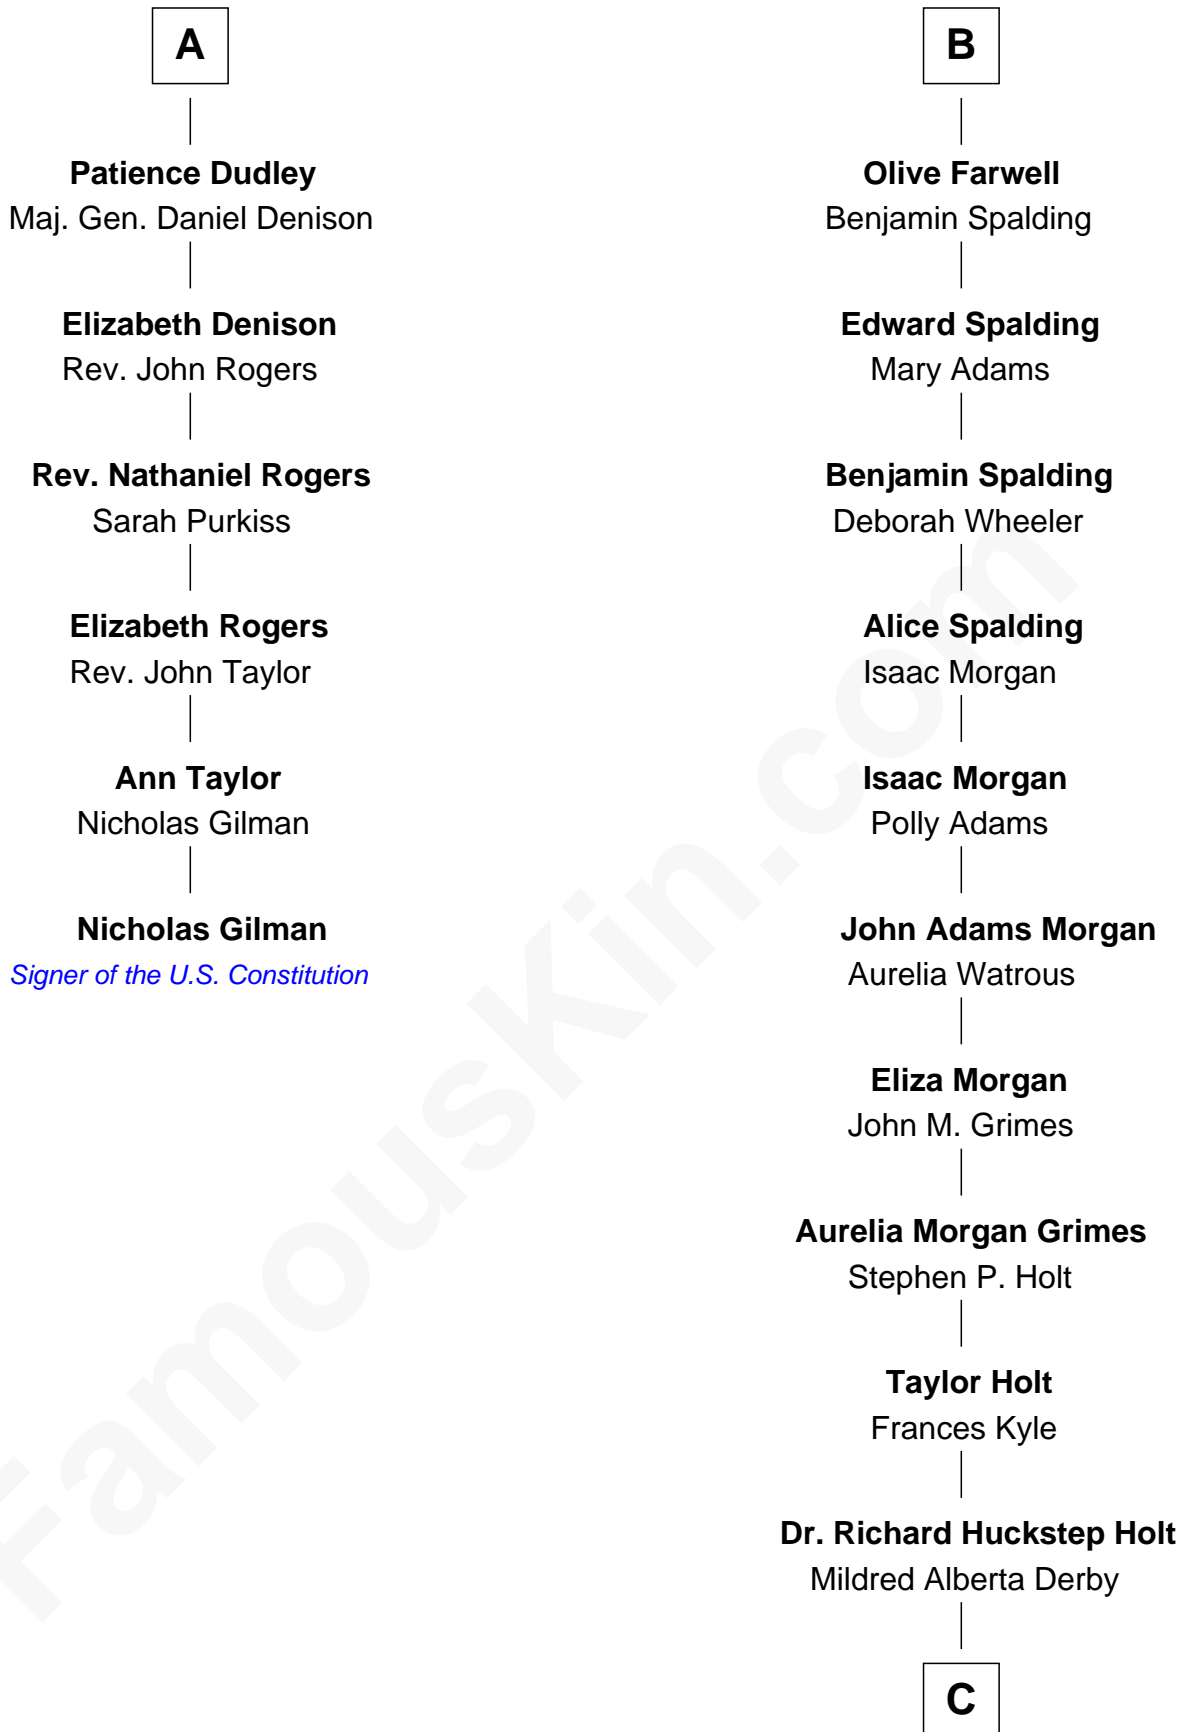

# FamousKin.com Relationship Chart of

**Nicholas Gilman**

*Signer of the U.S. Constitution*

12th cousin 6 times removed of

**Linda Hamilton**

*TV and Movie Actress*

**Sir William Bonville**

Margaret Grey

**William Bonville**  
Elizabeth Harington

**William Bonville**  
Katherine Neville

**Cecily Bonville**  
Thomas Grey

**Cecily Grey**  
Sir John Sutton

**Sir Henry Dudley**  
----- Ashton

Probable

**Roger Dudley**  
Susanna Thorne

**Gov. Thomas Dudley**  
Dorothy York

**A**

**Elizabeth Bonville**  
William Talboys

**Sir Robert Talboys**  
Elizabeth Heron

**Maud Talboys**  
Sir Robert Tyrwhit

**Katharine Tyrwhit**  
Sir Richard Thimbleby

**Elizabeth Thimbleby**  
Thomas Welby

**Richard Welby**  
Frances Bulkeley

**Olive Welby**  
Henry Farwell

**B**

C

**Barbara Kyle Holt**  
Dr. Carroll Stanford Hamilton

**Linda Hamilton**  
*TV and Movie Actress*