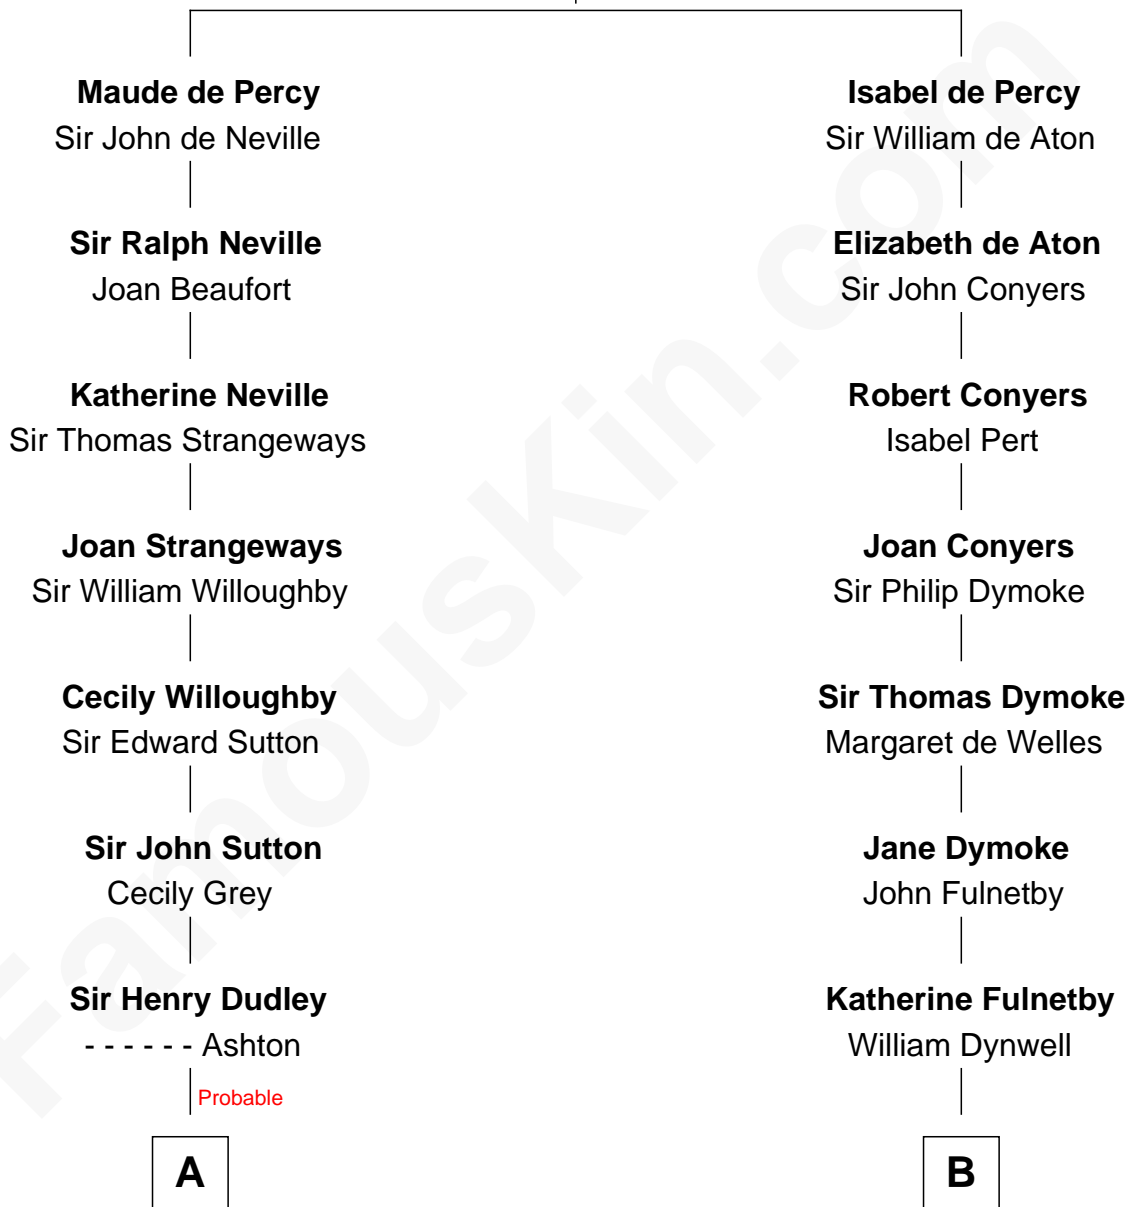

## Relationship Chart of

### Nicholas Gilman

*Signer of the U.S. Constitution*

14th cousin 7 times removed of

**Linda Hamilton**

*TV and Movie Actress*

**Sir Henry de Percy**

Idoine de Clifford

**C**

—  
**Stephen P. Holt**  
Aurelia Morgan Grimes

—  
**Taylor Holt**  
Frances Kyle

—  
**Dr. Richard Huckstep Holt**  
Mildred Alberta Derby

—  
**Barbara Kyle Holt**  
Dr. Carroll Stanford Hamilton

—  
**Linda Hamilton**  
*TV and Movie Actress*