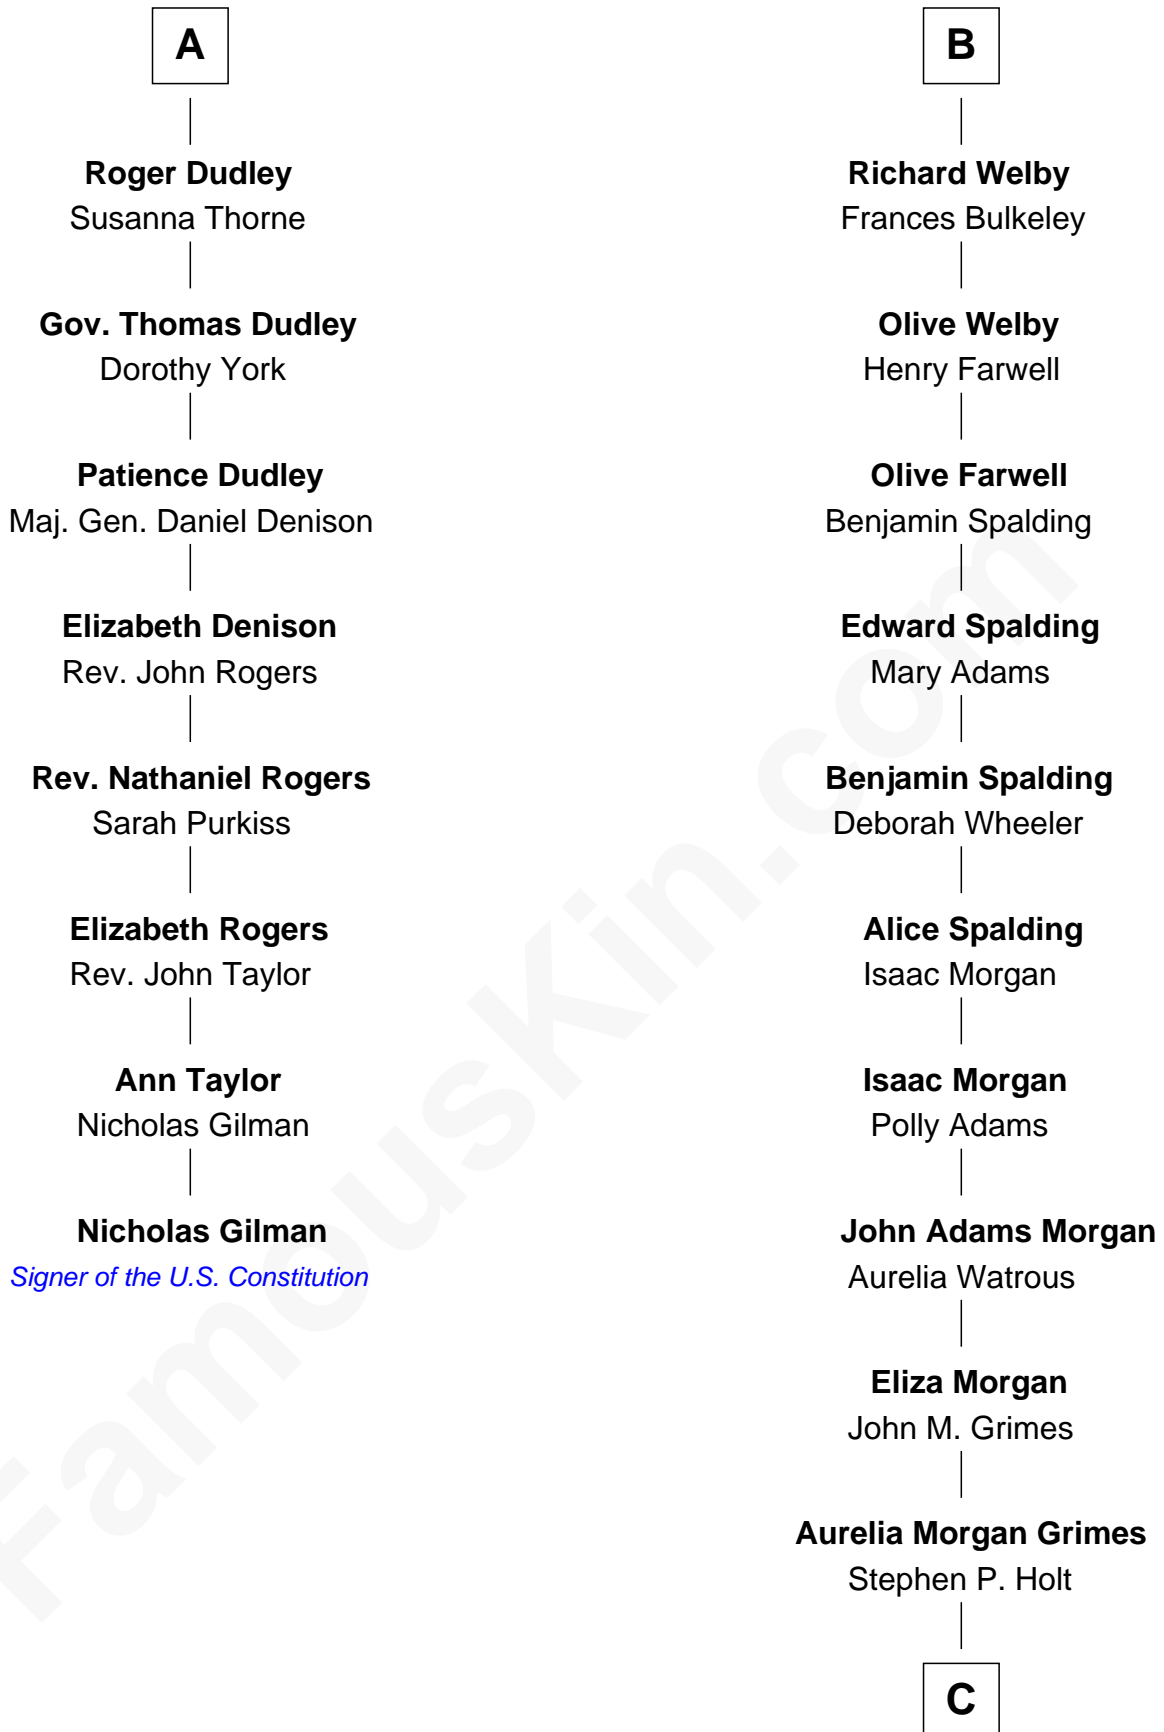

FamousKin.com Relationship Chart of

Nicholas Gilman

Signer of the U.S. Constitution

14th cousin 6 times removed of

Linda Hamilton

TV and Movie Actress

Sir Philip le Despencer

Elizabeth - - - - -

Alice le Despenser

Sir John Sutton

Sir John Sutton

Constance Blount

Sir John Sutton

Elizabeth Berkeley

Sir Edmund Sutton

Joyce Tiptoft

Sir Robert Tyrwhit

Maud Talboys

Katharine Tyrwhit

Sir Richard Thimbleby

Elizabeth Thimbleby

Thomas Welby

B

C

Taylor Holt

Frances Kyle

Dr. Richard Huckstep Holt

Mildred Alberta Derby

Barbara Kyle Holt

Dr. Carroll Stanford Hamilton

Linda Hamilton

TV and Movie Actress