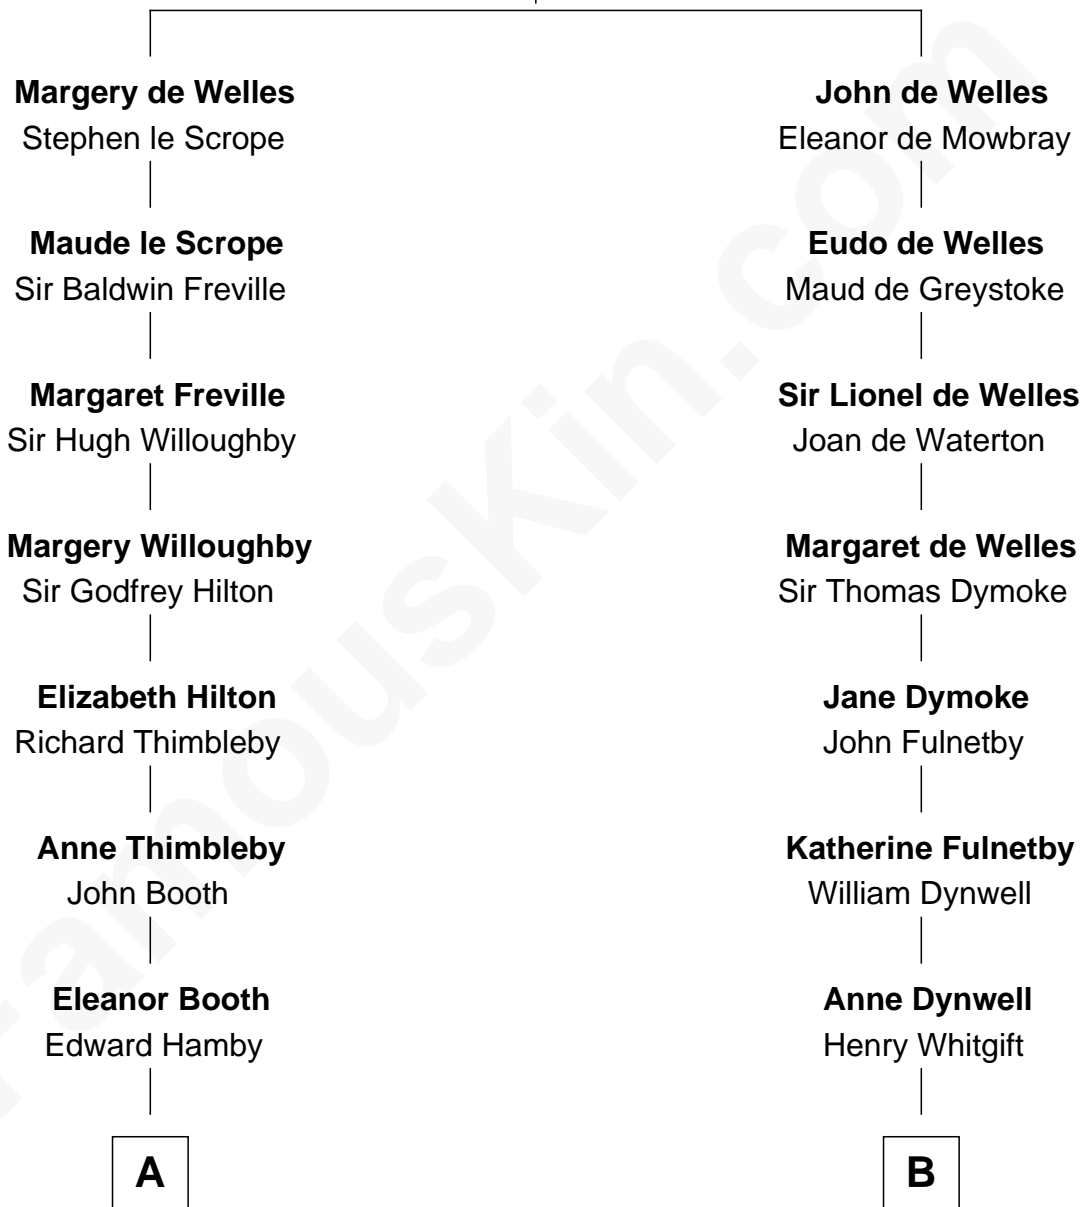

## Relationship Chart of

### Nicholas Gilman

*Signer of the U.S. Constitution*

14th cousin 6 times removed of

### Linda Hamilton

*TV and Movie Actress*

**John de Welles**

Maud de Roos

**C**

**Taylor Holt**  
Frances Kyle

**Dr. Richard Huckstep Holt**  
Mildred Alberta Derby

**Barbara Kyle Holt**  
Dr. Carroll Stanford Hamilton