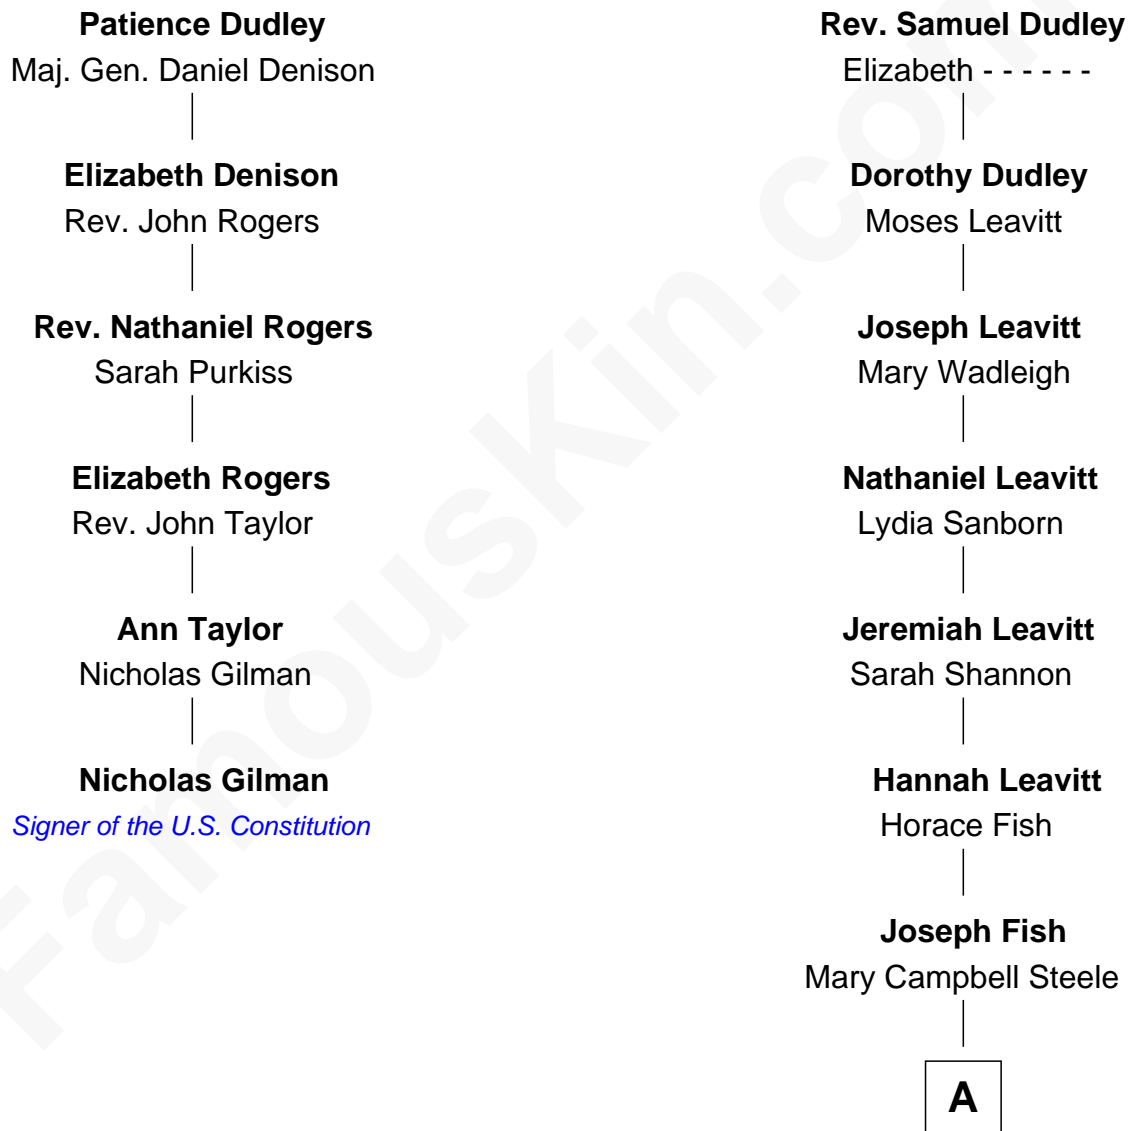

## Relationship Chart of

### Nicholas Gilman

*Signer of the U.S. Constitution*

5th cousin 6 times removed of

**Keri Russell**

*TV and Movie Actress*

**Gov. Thomas Dudley**

Dorothy York

**A**

|  
**John Lazelle Fish**

Melvina Cheney

|  
**Karl Joseph Fish**

Mary Emma McNeil

|  
**Emma Inez Fish**

Kermit Sylvester Stephens

|  
**Stephanie Stephens**

David Harold Russell

|  
**Keri Russell**

*TV and Movie Actress*