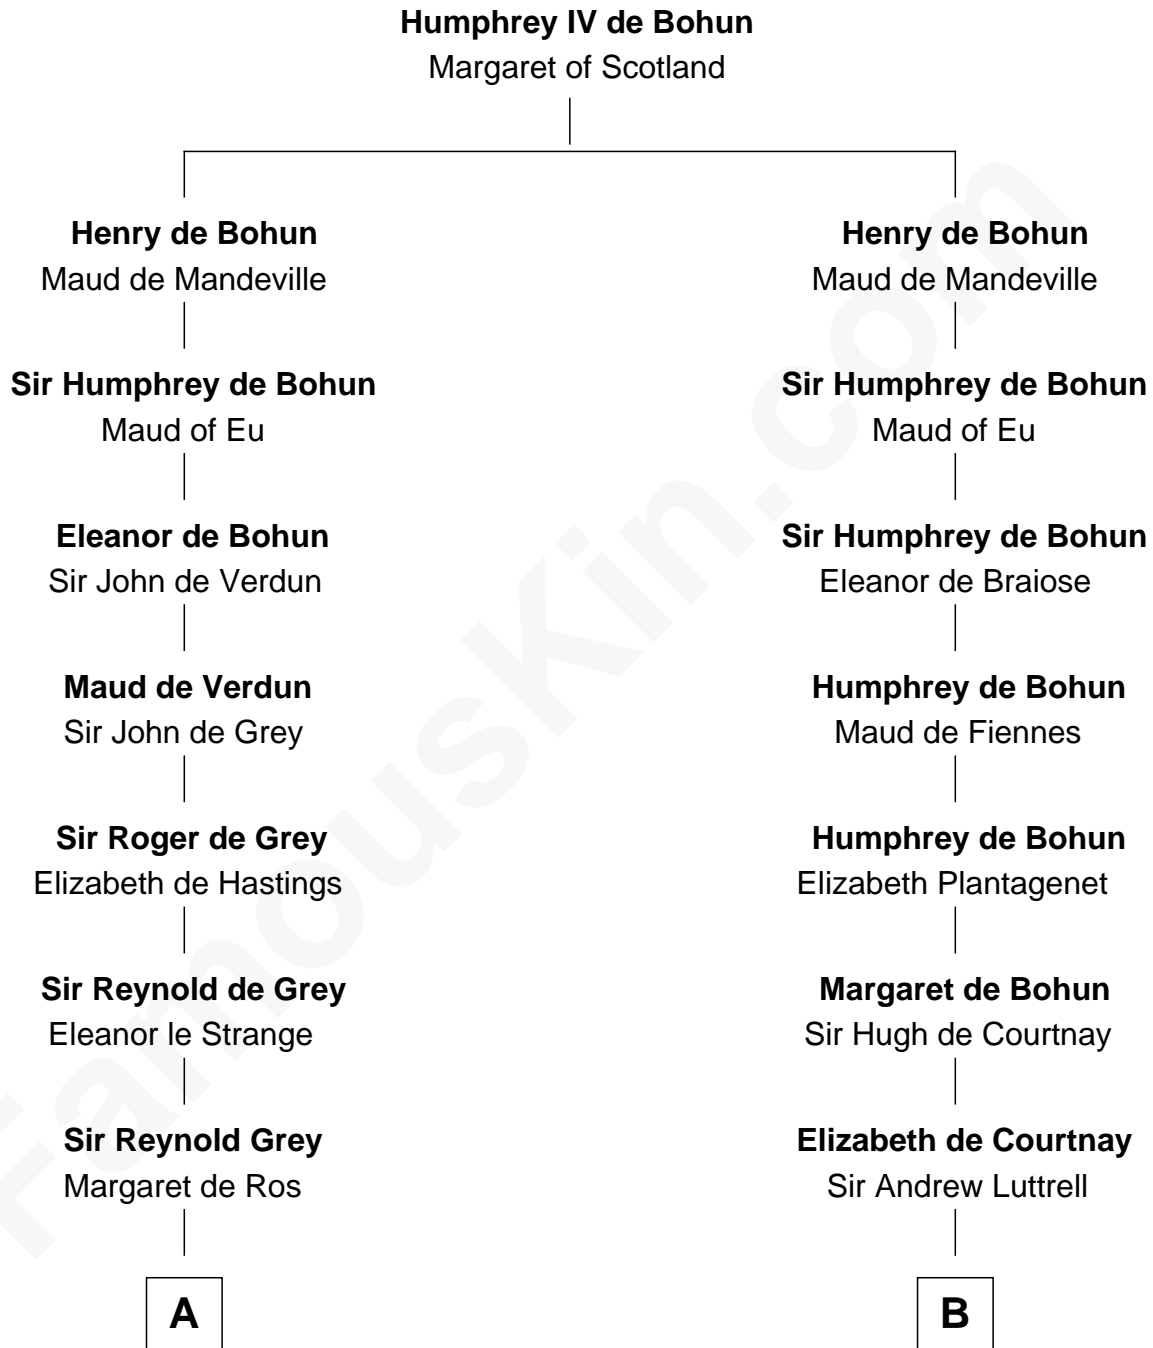

FamousKin.com Relationship Chart of

Nicholas Gilman

Signer of the U.S. Constitution

19th cousin 1 time removed of

William Henry Harrison

9th U.S. President

C

Rev. Nathaniel Rogers

Sarah Purkiss

Elizabeth Rogers

Rev. John Taylor

Ann Taylor

Nicholas Gilman

Nicholas Gilman

Signer of the U.S. Constitution

D

Anne Carter

Benjamin Harrison

Benjamin Harrison

Elizabeth Bassett

William Henry Harrison

9th U.S. President

FamousKin.com