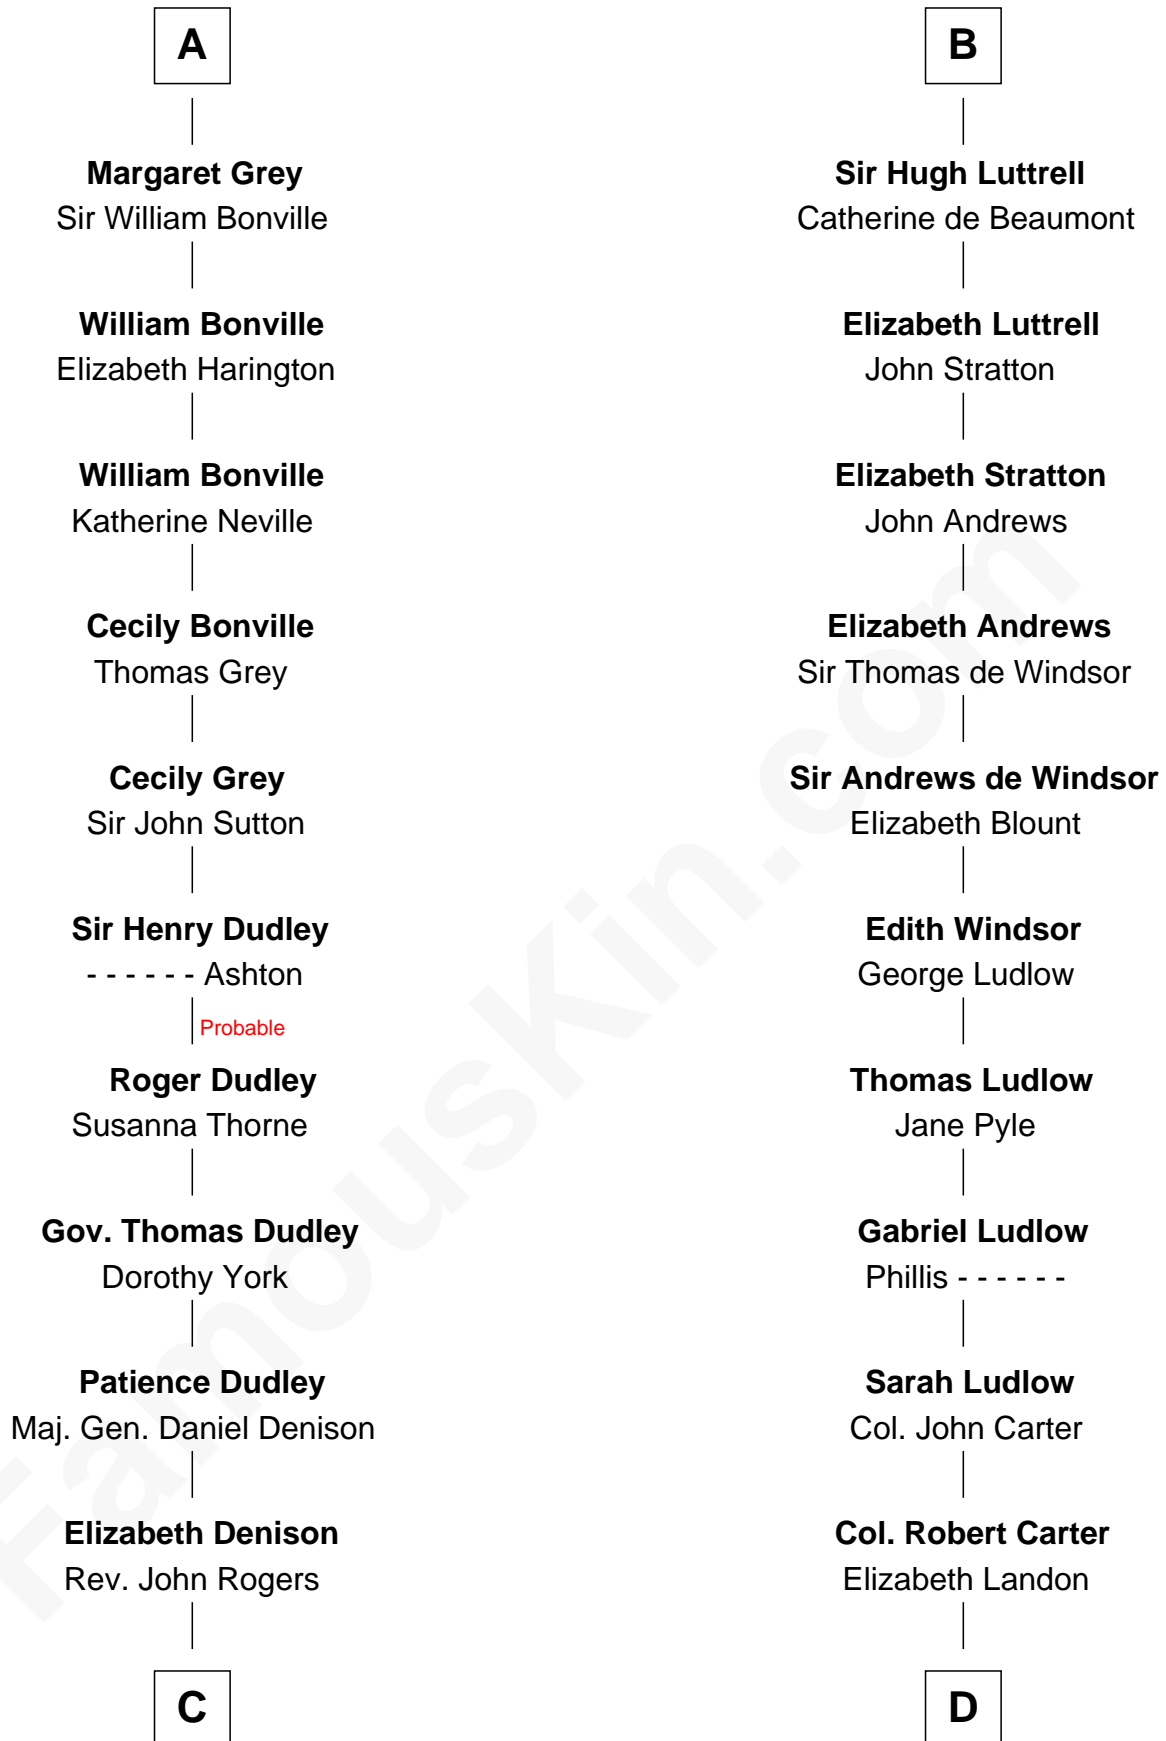

FamousKin.com Relationship Chart of

Nicholas Gilman

Signer of the U.S. Constitution

19th cousin 1 time removed of

William Henry Harrison

9th U.S. President

C

Rev. Nathaniel Rogers

Sarah Purkiss

Elizabeth Rogers

Rev. John Taylor

Ann Taylor

Nicholas Gilman

Nicholas Gilman

Signer of the U.S. Constitution

D

Anne Carter

Benjamin Harrison

Benjamin Harrison

Elizabeth Bassett

William Henry Harrison

9th U.S. President