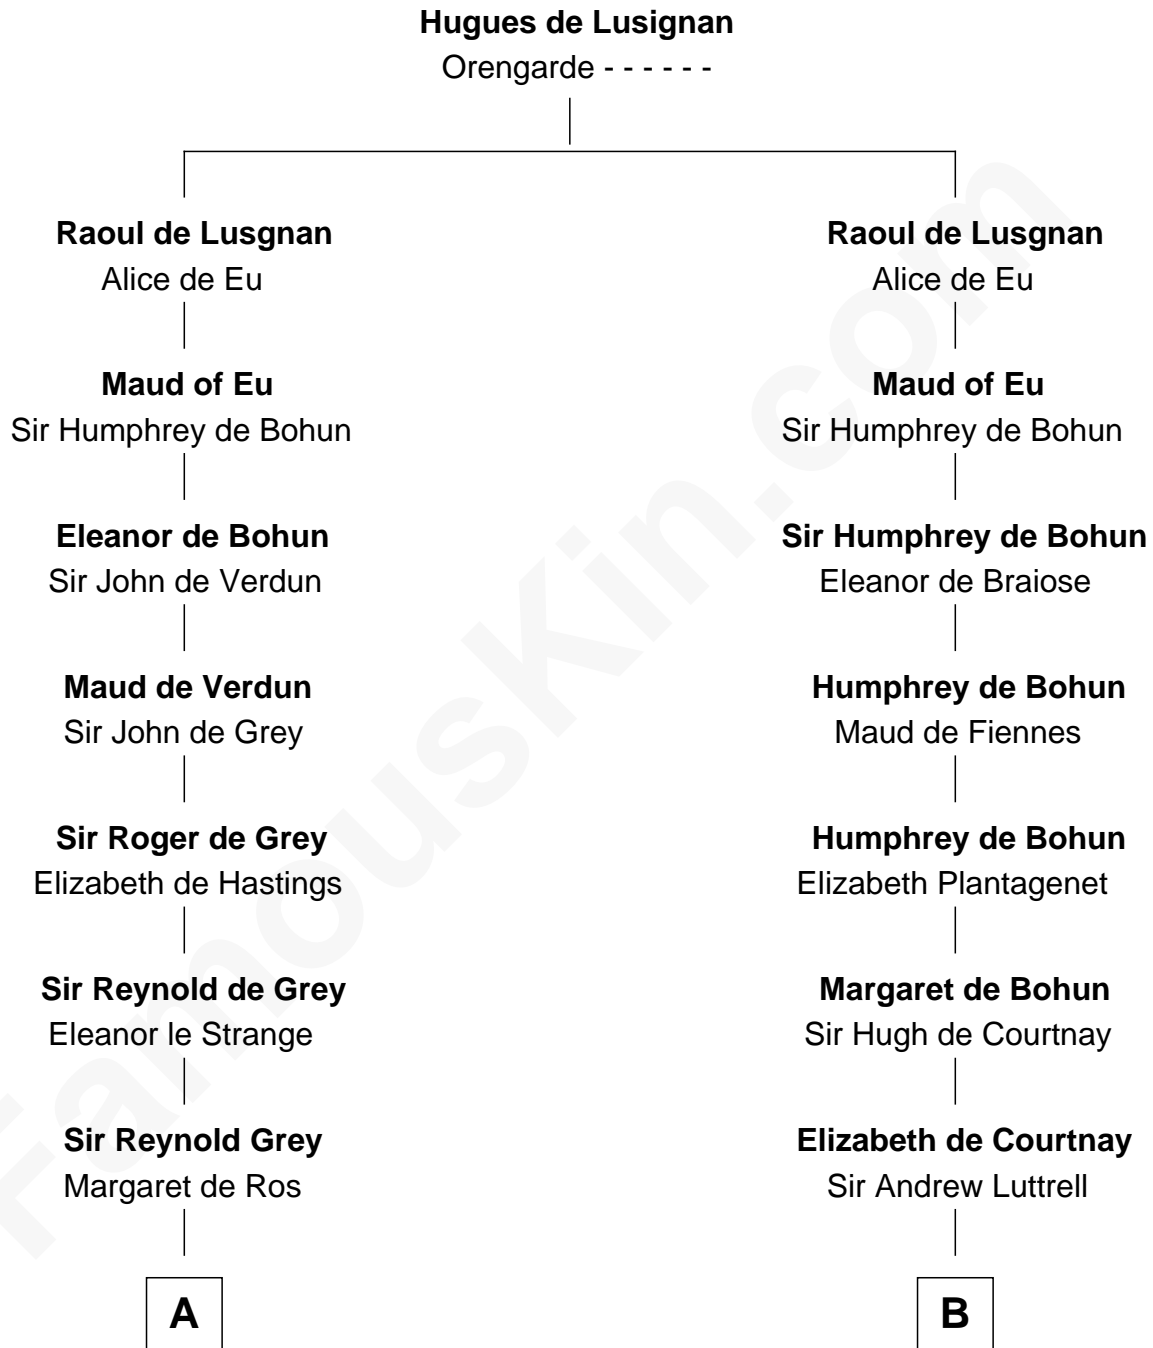

FamousKin.com

Relationship Chart of

Nicholas Gilman

Signer of the U.S. Constitution

19th cousin 1 time removed of

William Henry Harrison

9th U.S. President

C

Rev. Nathaniel Rogers

Sarah Purkiss

Elizabeth Rogers

Rev. John Taylor

Ann Taylor

Nicholas Gilman

Nicholas Gilman

Signer of the U.S. Constitution