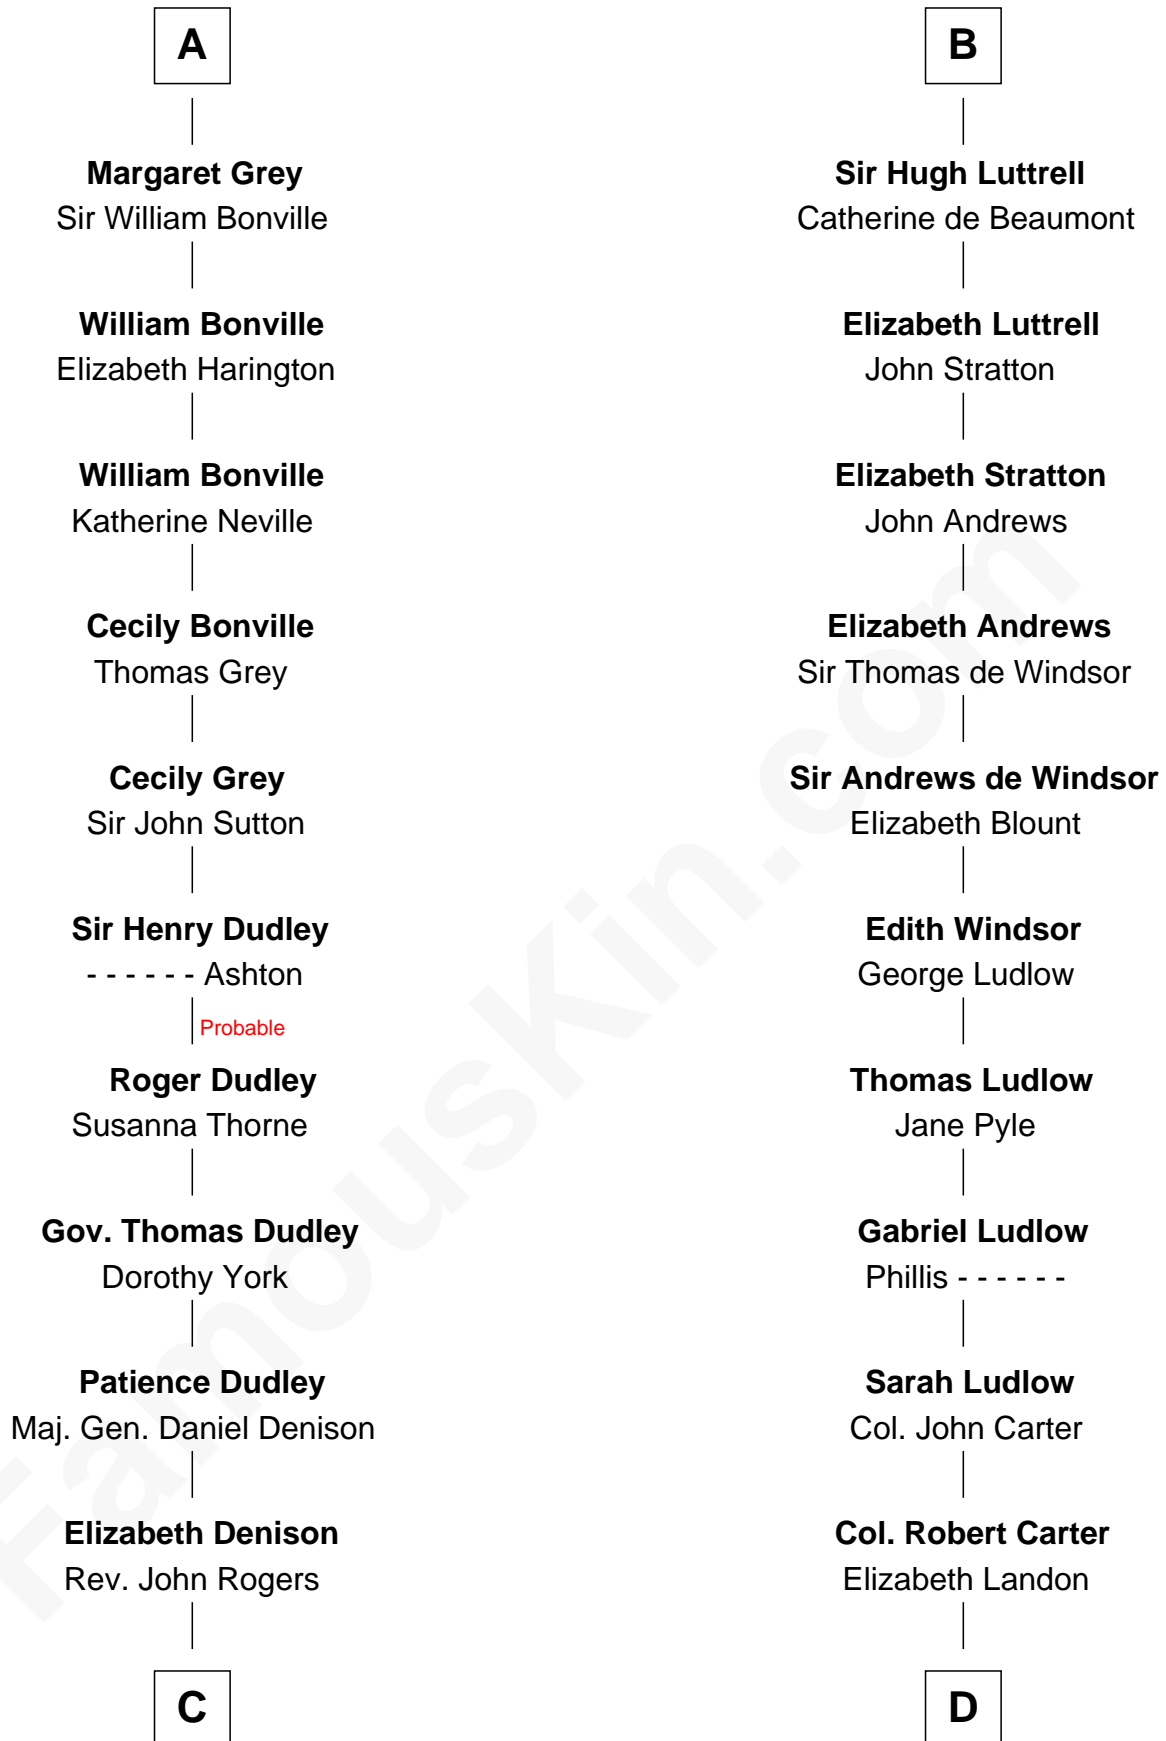

## Relationship Chart of

### Nicholas Gilman

*Signer of the U.S. Constitution*

19th cousin 1 time removed of

### William Henry Harrison

*9th U.S. President*

**C**

**Rev. Nathaniel Rogers**

Sarah Purkiss

**Elizabeth Rogers**

Rev. John Taylor

**Ann Taylor**