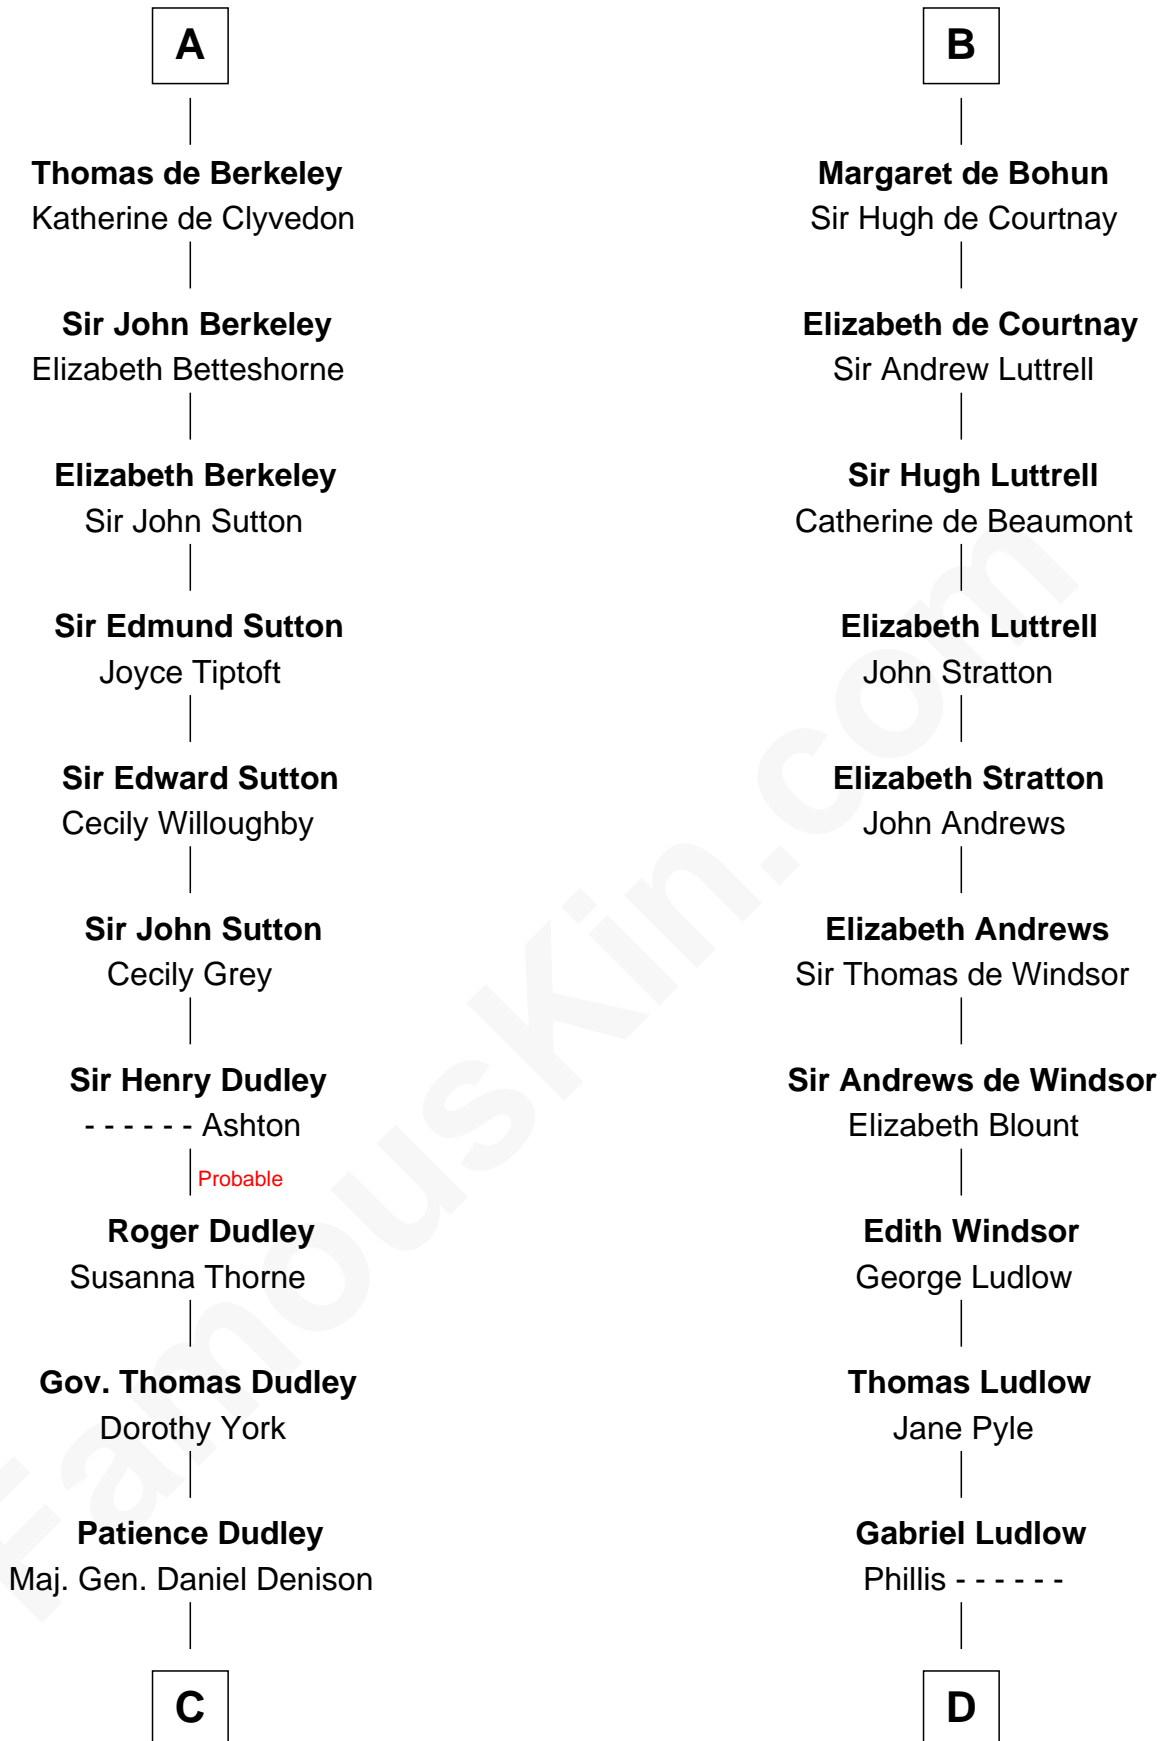

FamousKin.com Relationship Chart of

Nicholas Gilman

Signer of the U.S. Constitution

21st cousin of

William Henry Harrison

9th U.S. President

Muitchertach O'Toole

Cacht Inion Loigsig O'Morda

C

Elizabeth Denison

Rev. John Rogers

Rev. Nathaniel Rogers

Sarah Purkiss

Elizabeth Rogers

Rev. John Taylor

Ann Taylor