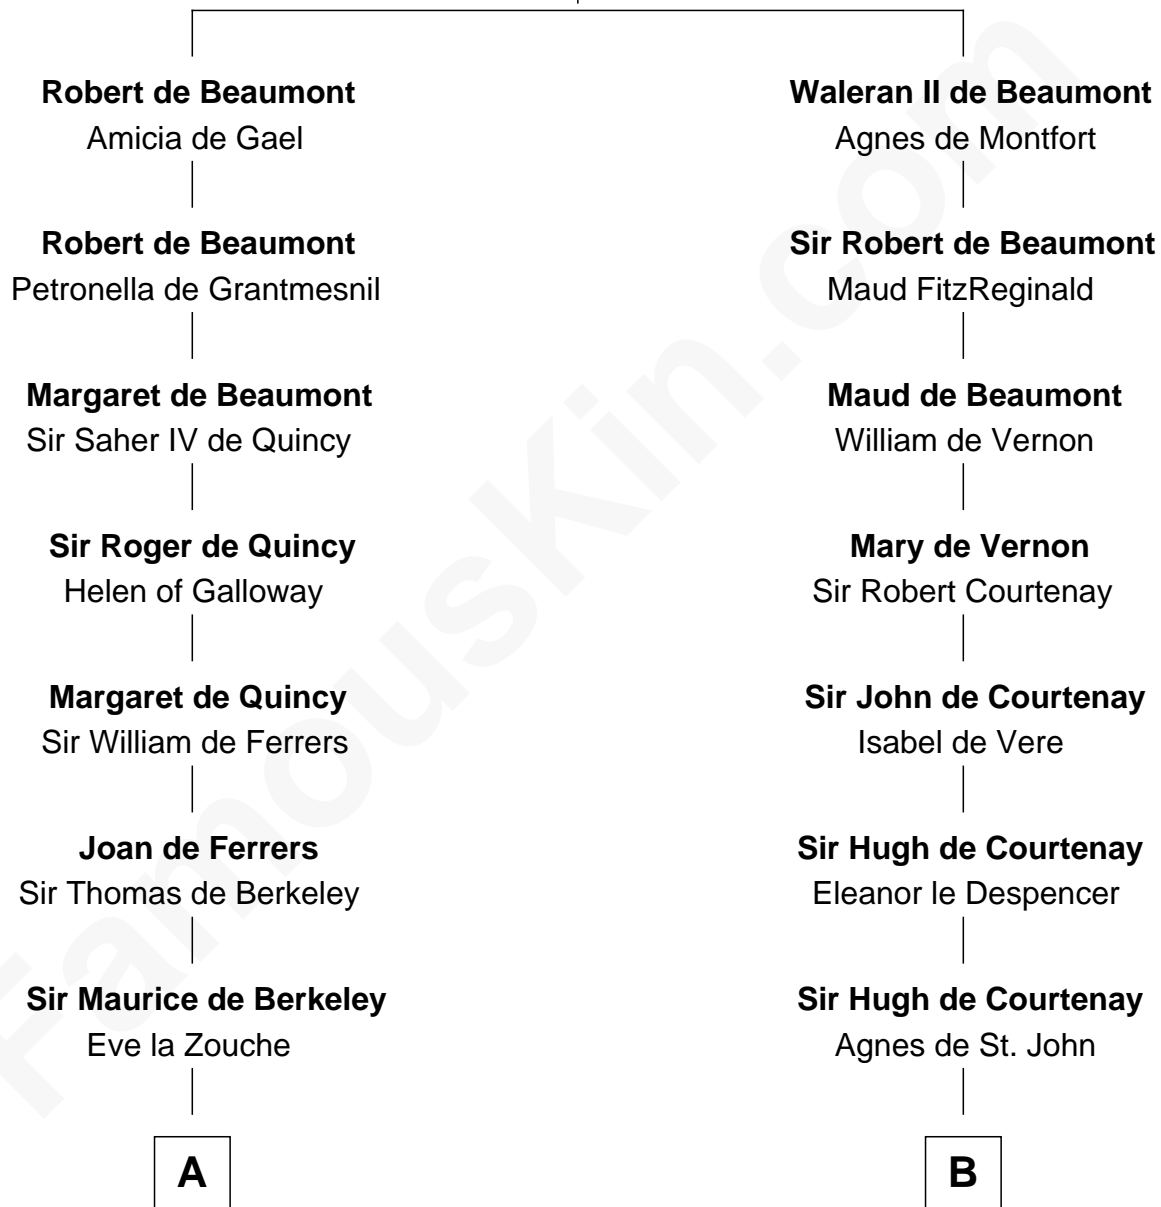

# FamousKin.com Relationship Chart of

**Nicholas Gilman**

*Signer of the U.S. Constitution*

21st cousin of

**William Henry Harrison**

*9th U.S. President*

**Sir Robert de Beaumont**

Isabel de Vermandois

**C**

**Elizabeth Denison**

Rev. John Rogers

**Rev. Nathaniel Rogers**

Sarah Purkiss

**Elizabeth Rogers**

Rev. John Taylor

**Ann Taylor**