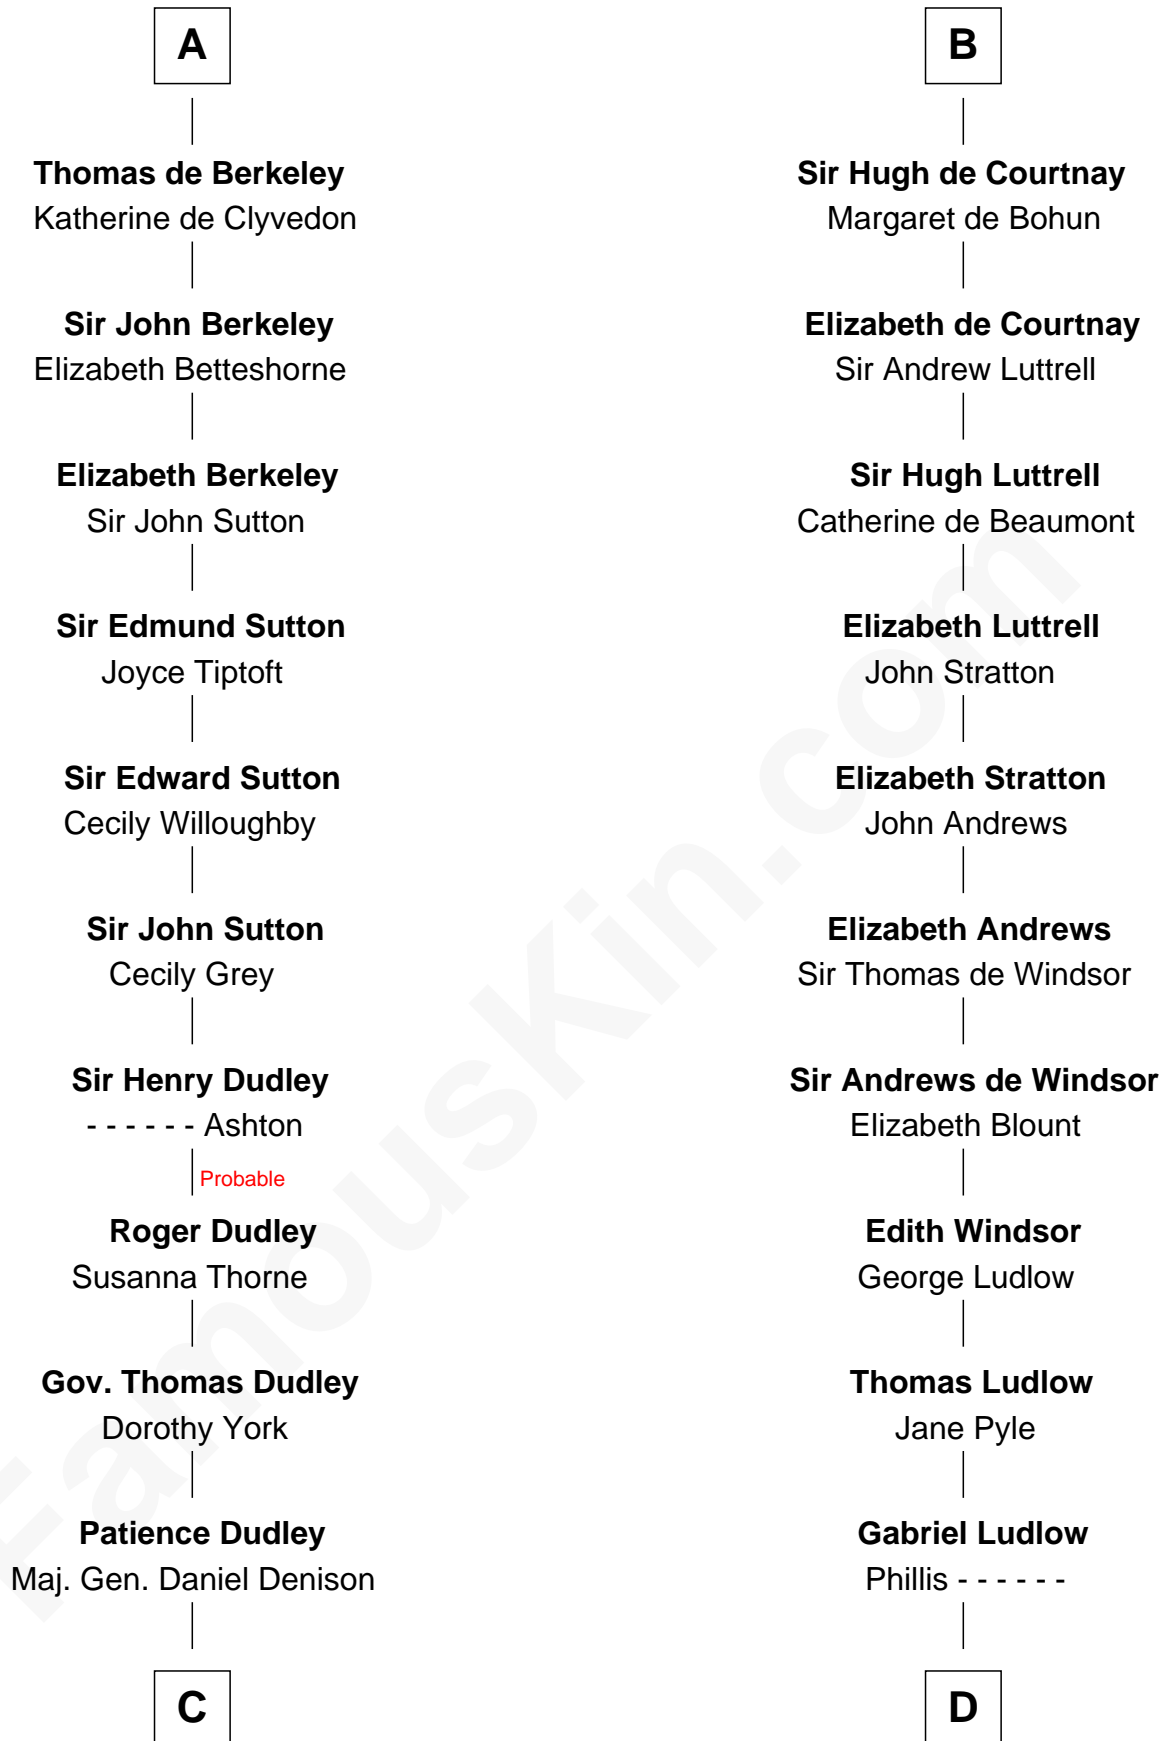

# FamousKin.com Relationship Chart of

**Nicholas Gilman**

*Signer of the U.S. Constitution*

21st cousin of

**William Henry Harrison**

*9th U.S. President*

**Sir Robert de Beaumont**

Isabel de Vermandois

**C**

**Elizabeth Denison**

Rev. John Rogers

**Rev. Nathaniel Rogers**

Sarah Purkiss

**Elizabeth Rogers**

Rev. John Taylor

**Ann Taylor**

Nicholas Gilman

**Nicholas Gilman**

*Signer of the U.S. Constitution*

**D**

**Sarah Ludlow**

Col. John Carter

**Col. Robert Carter**

Elizabeth Landon