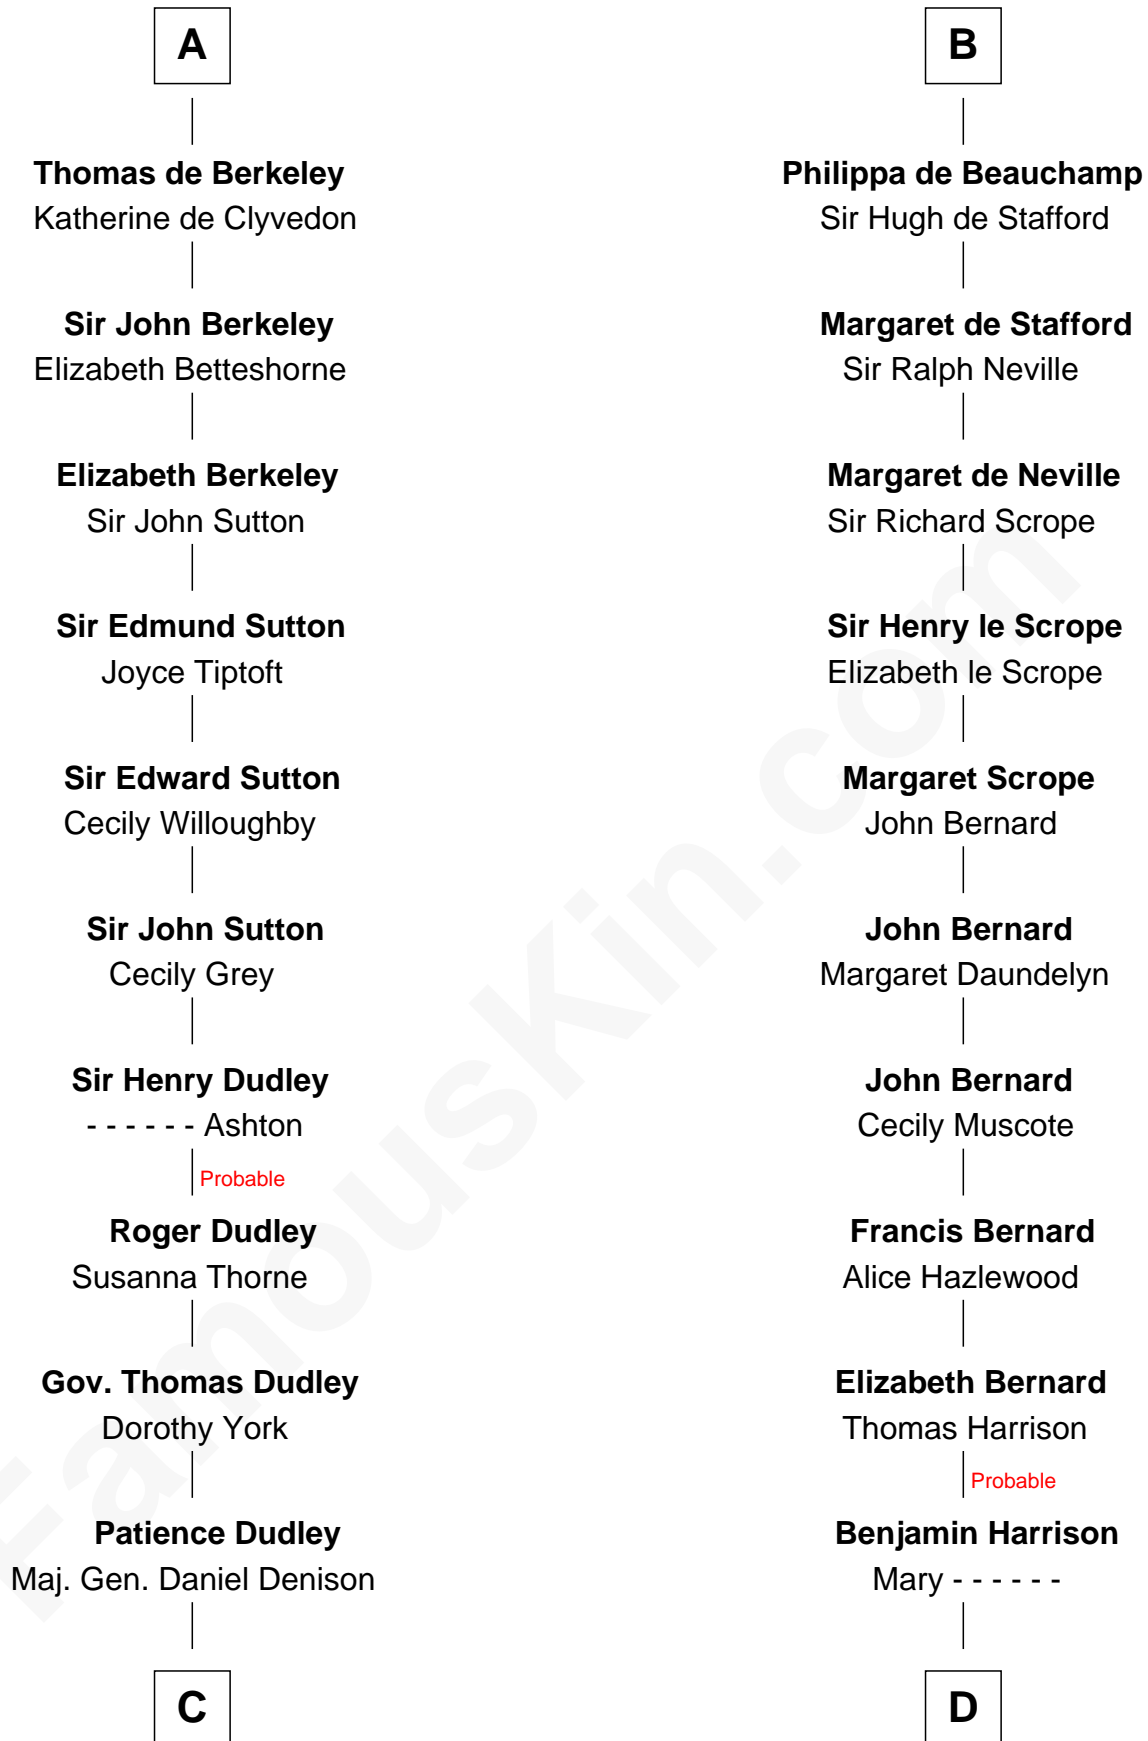

# FamousKin.com Relationship Chart of

**Nicholas Gilman**

*Signer of the U.S. Constitution*

21st cousin of

**William Henry Harrison**

*9th U.S. President*

**C**

**Elizabeth Denison**

*Signer of the U.S. Constitution*

**D**

**Benjamin Harrison**

Hannah Churchill

**Benjamin Harrison**

Elizabeth Burwell

**Benjamin Harrison**

Anne Carter