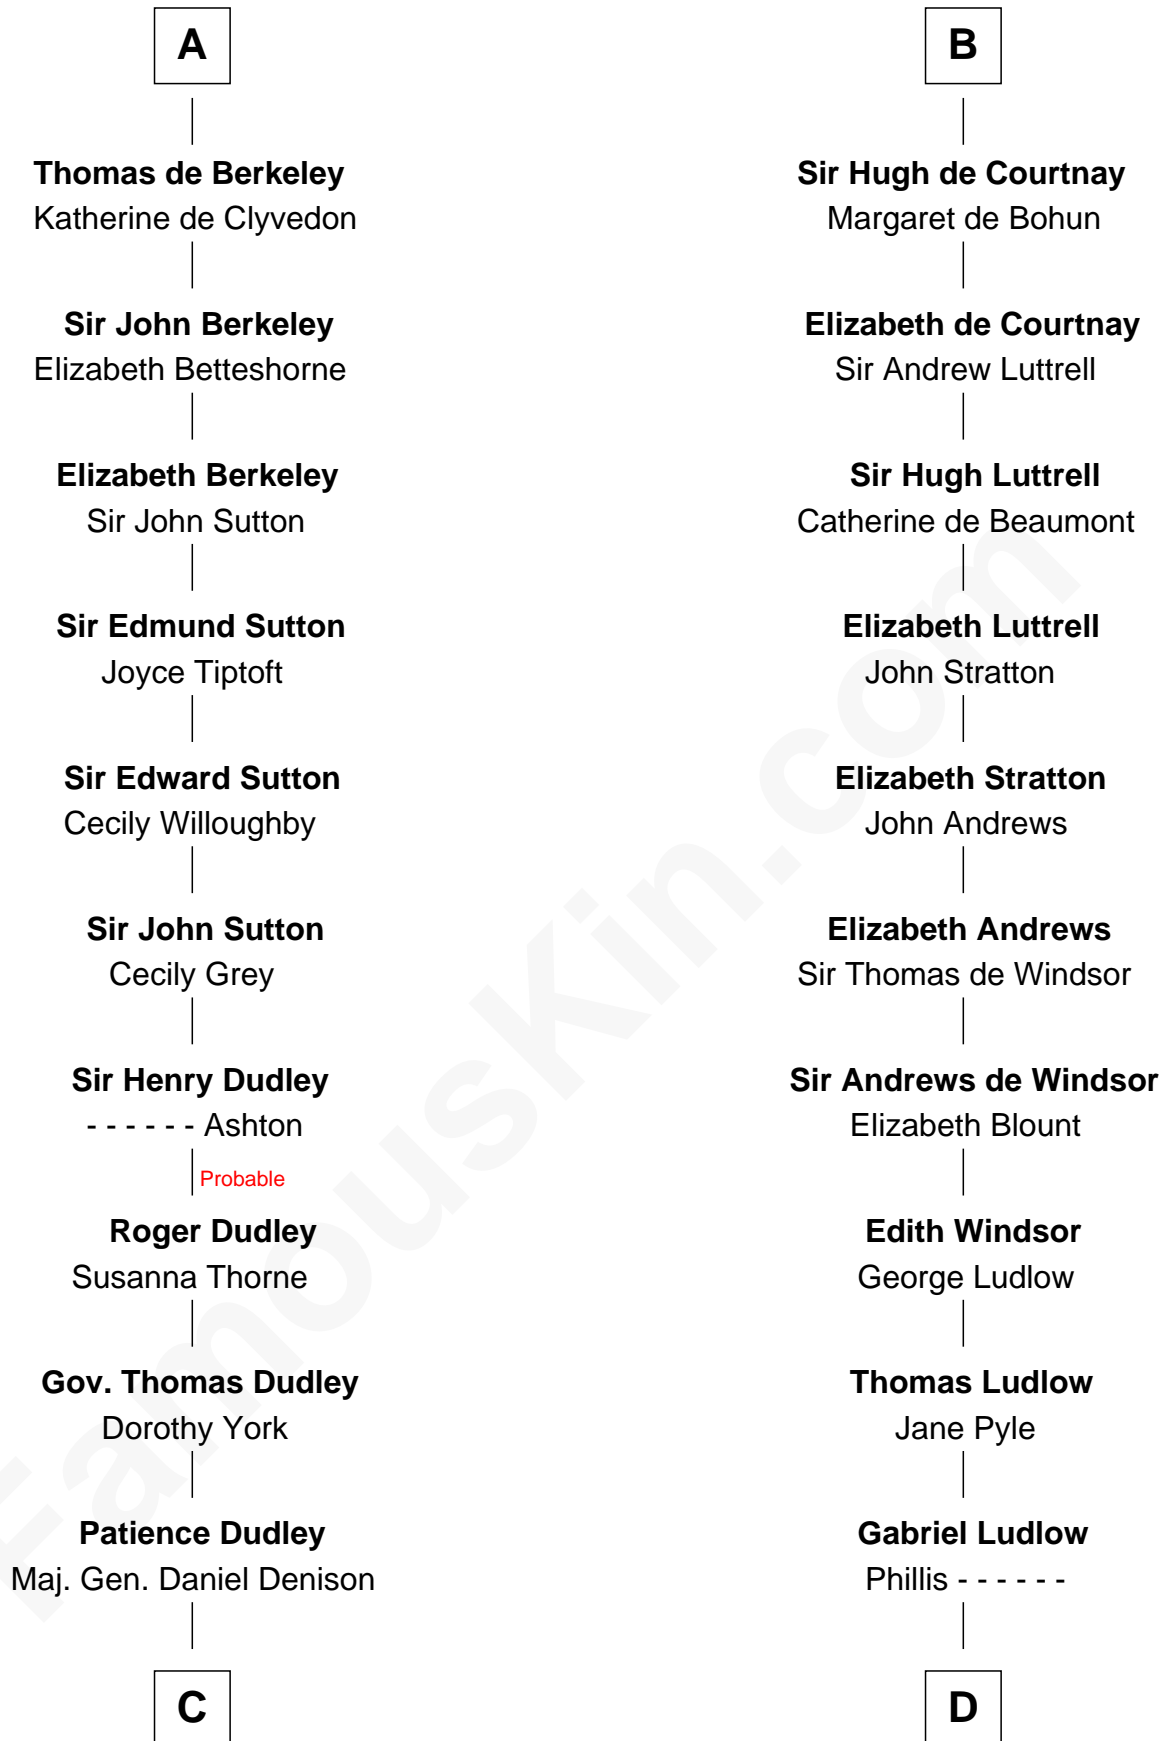

FamousKin.com Relationship Chart of

Nicholas Gilman

Signer of the U.S. Constitution

21st cousin of

William Henry Harrison

9th U.S. President

Ralph de Gael

C

Elizabeth Denison

Rev. John Rogers

Rev. Nathaniel Rogers

Sarah Purkiss

Elizabeth Rogers

Rev. John Taylor

Ann Taylor

Nicholas Gilman