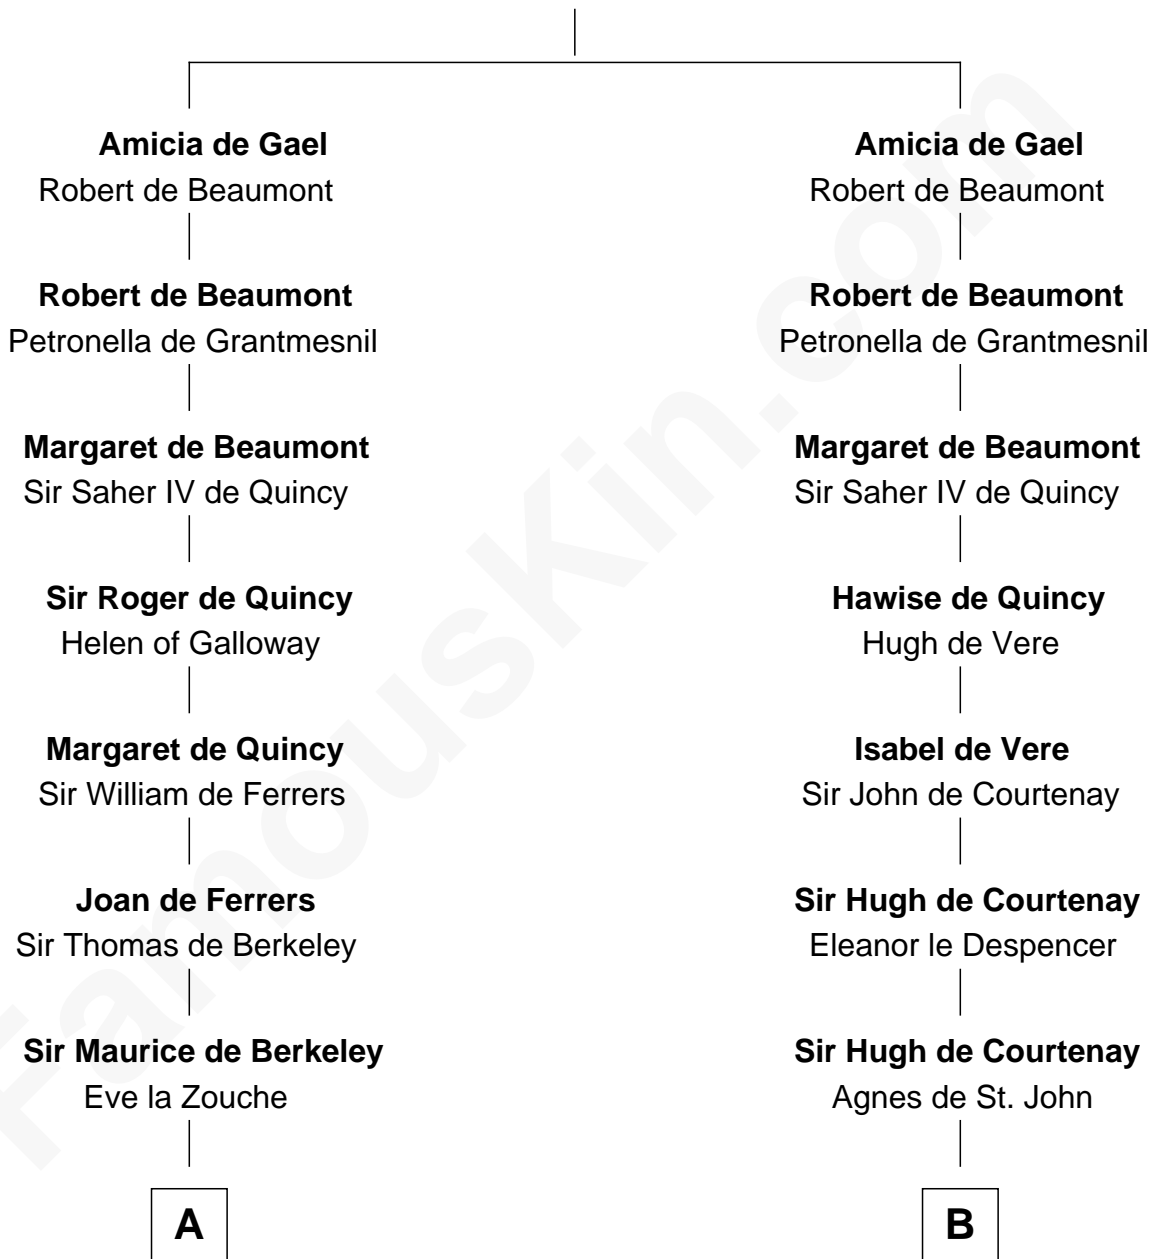

FamousKin.com Relationship Chart of

Nicholas Gilman

Signer of the U.S. Constitution

21st cousin of

William Henry Harrison

9th U.S. President

Ralph de Gael

C

Elizabeth Denison

Rev. John Rogers

Rev. Nathaniel Rogers

Sarah Purkiss

Elizabeth Rogers

Rev. John Taylor

Ann Taylor

Nicholas Gilman