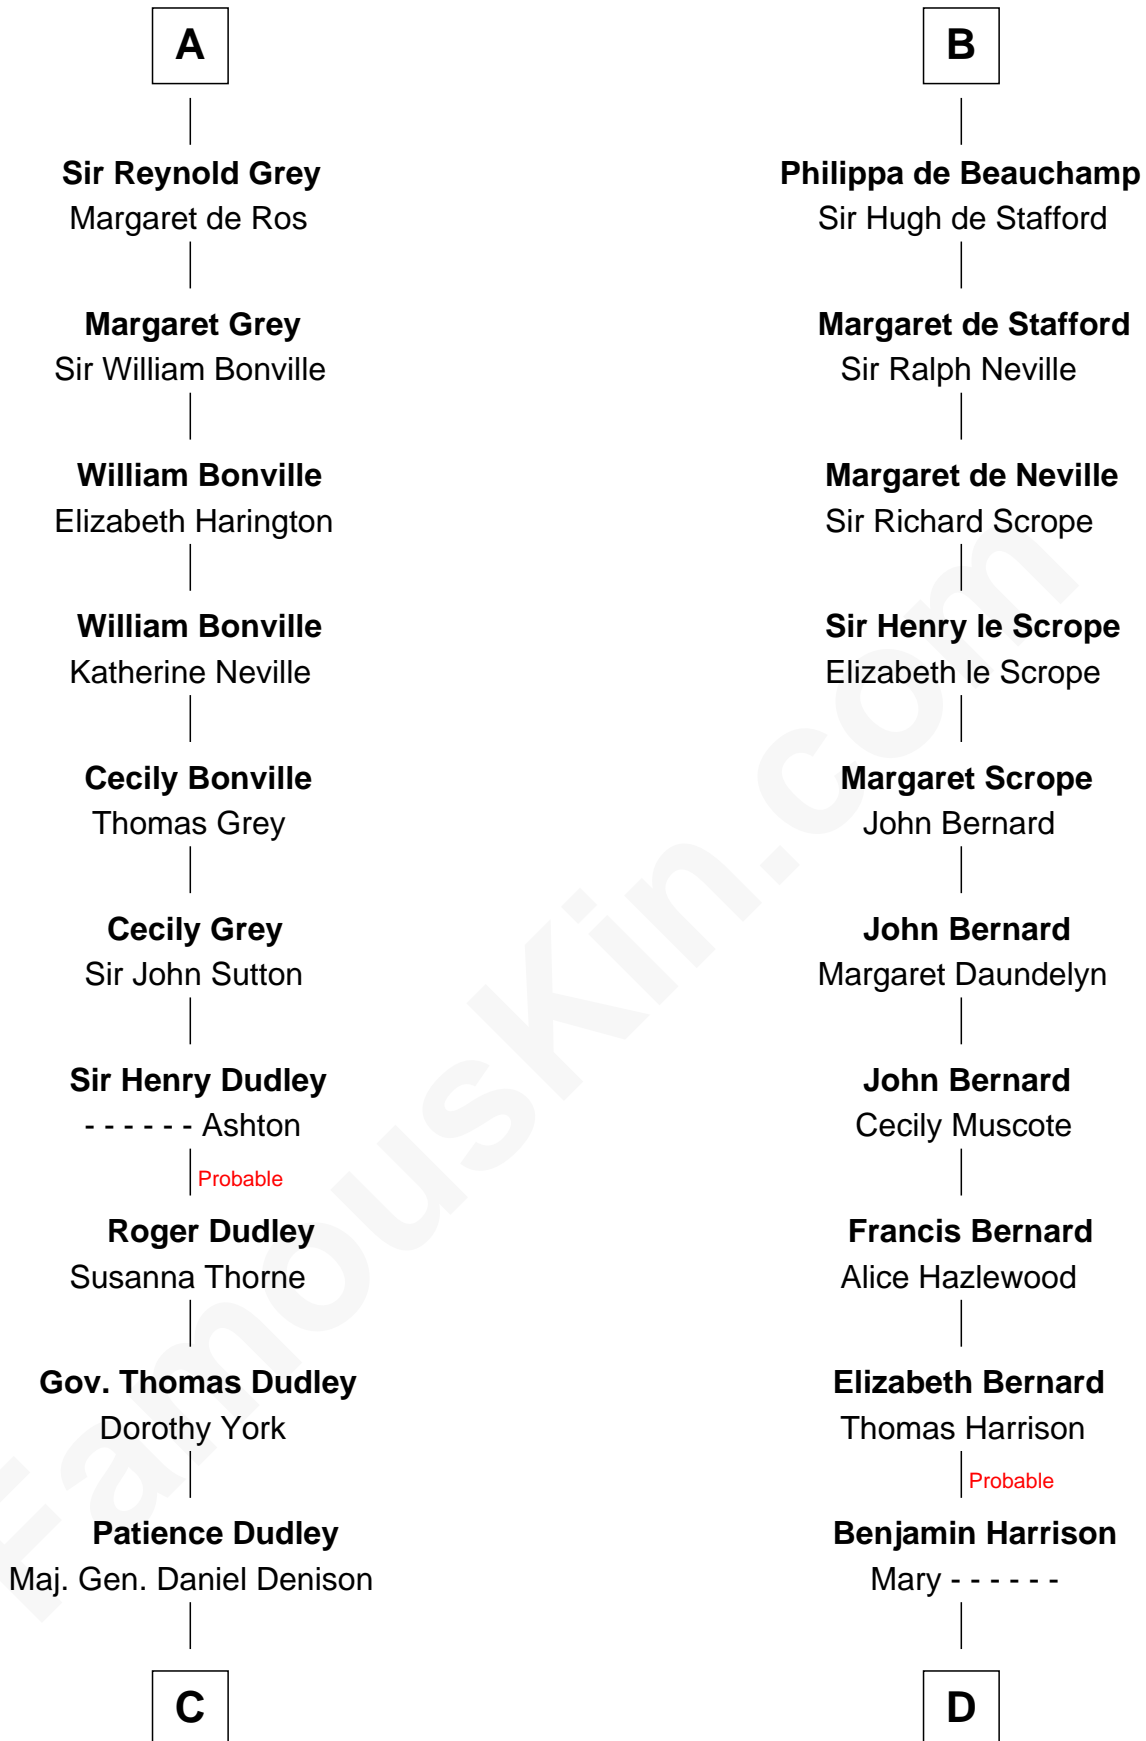

FamousKin.com Relationship Chart of

Nicholas Gilman

Signer of the U.S. Constitution

21st cousin of

William Henry Harrison

9th U.S. President

C

Elizabeth Denison

Rev. John Rogers

Rev. Nathaniel Rogers

Sarah Purkiss

Elizabeth Rogers

Rev. John Taylor

Ann Taylor

Nicholas Gilman

Nicholas Gilman

Signer of the U.S. Constitution

D

Benjamin Harrison

Hannah Churchill

Benjamin Harrison

Elizabeth Burwell

Benjamin Harrison

Anne Carter