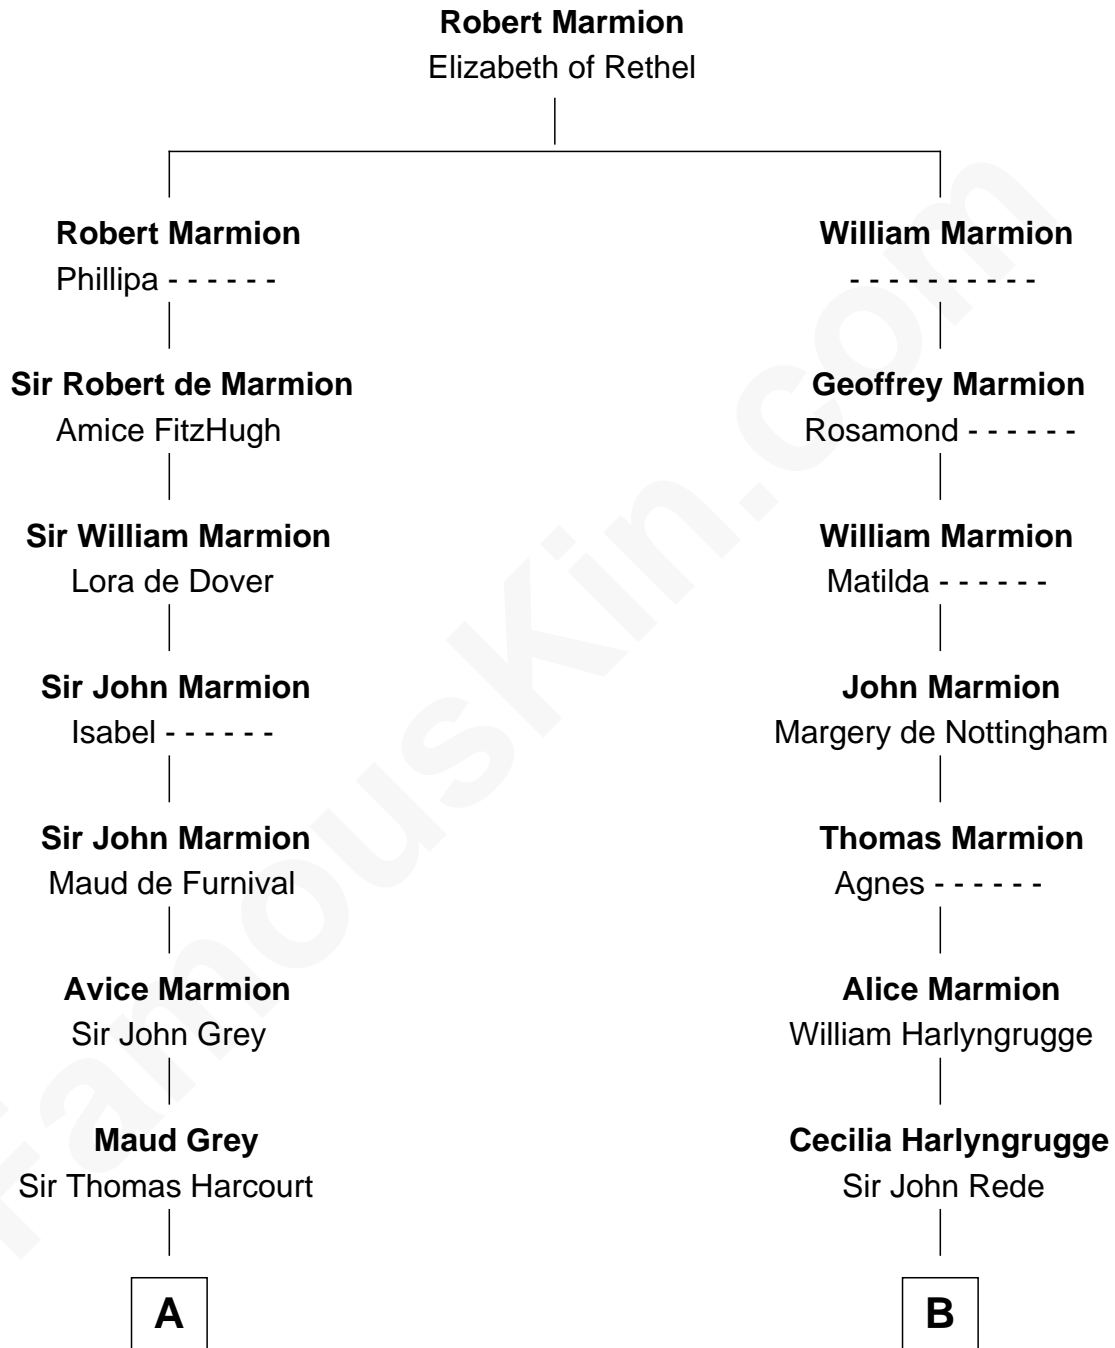

FamousKin.com

Relationship Chart of

Nicholas Gilman

Signer of the U.S. Constitution

19th cousin 1 time removed of

William Henry Harrison

9th U.S. President

C

Rev. Nathaniel Rogers

Sarah Purkiss

Elizabeth Rogers

Rev. John Taylor

Ann Taylor

Nicholas Gilman

Nicholas Gilman

Signer of the U.S. Constitution