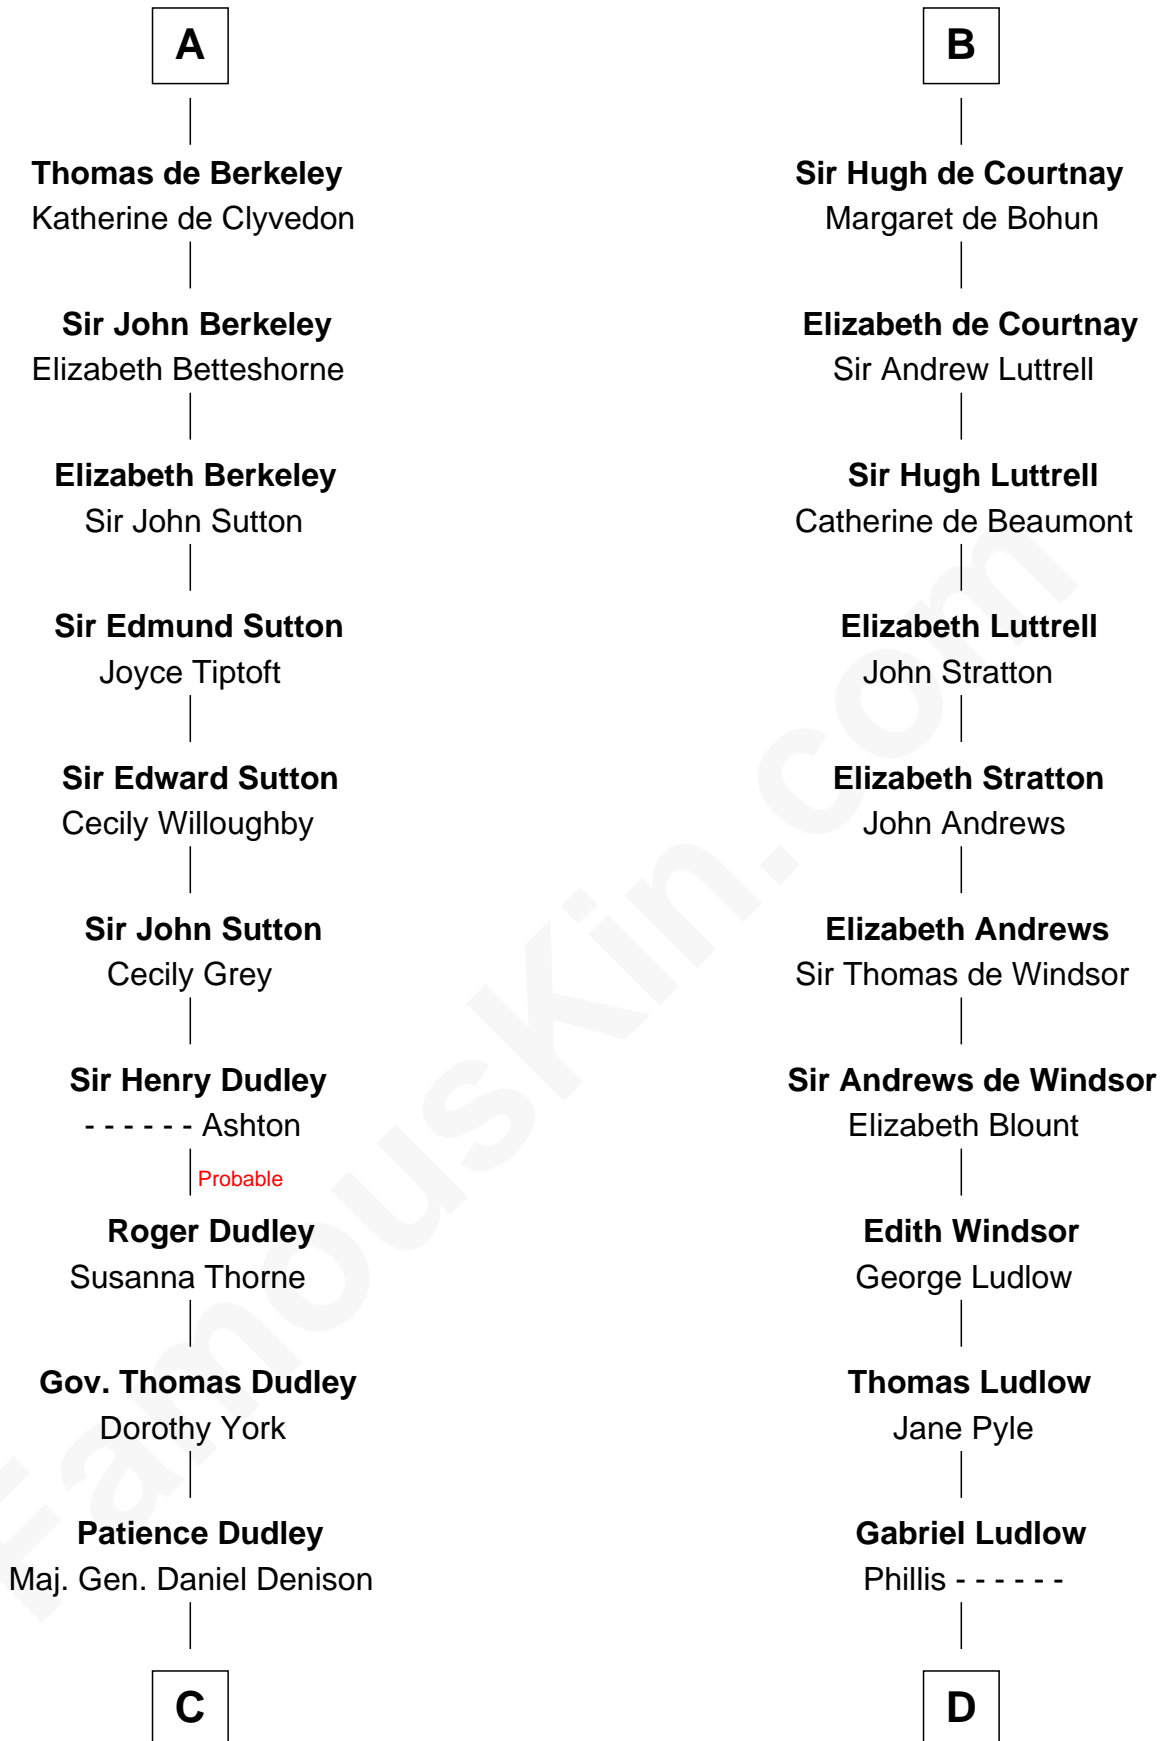

FamousKin.com Relationship Chart of

Nicholas Gilman

Signer of the U.S. Constitution

21st cousin of

William Henry Harrison

9th U.S. President

Ivo de Grantmesnil

Filia de Gant

C

Elizabeth Denison

Rev. John Rogers

Rev. Nathaniel Rogers

Sarah Purkiss

Elizabeth Rogers

Rev. John Taylor

Ann Taylor