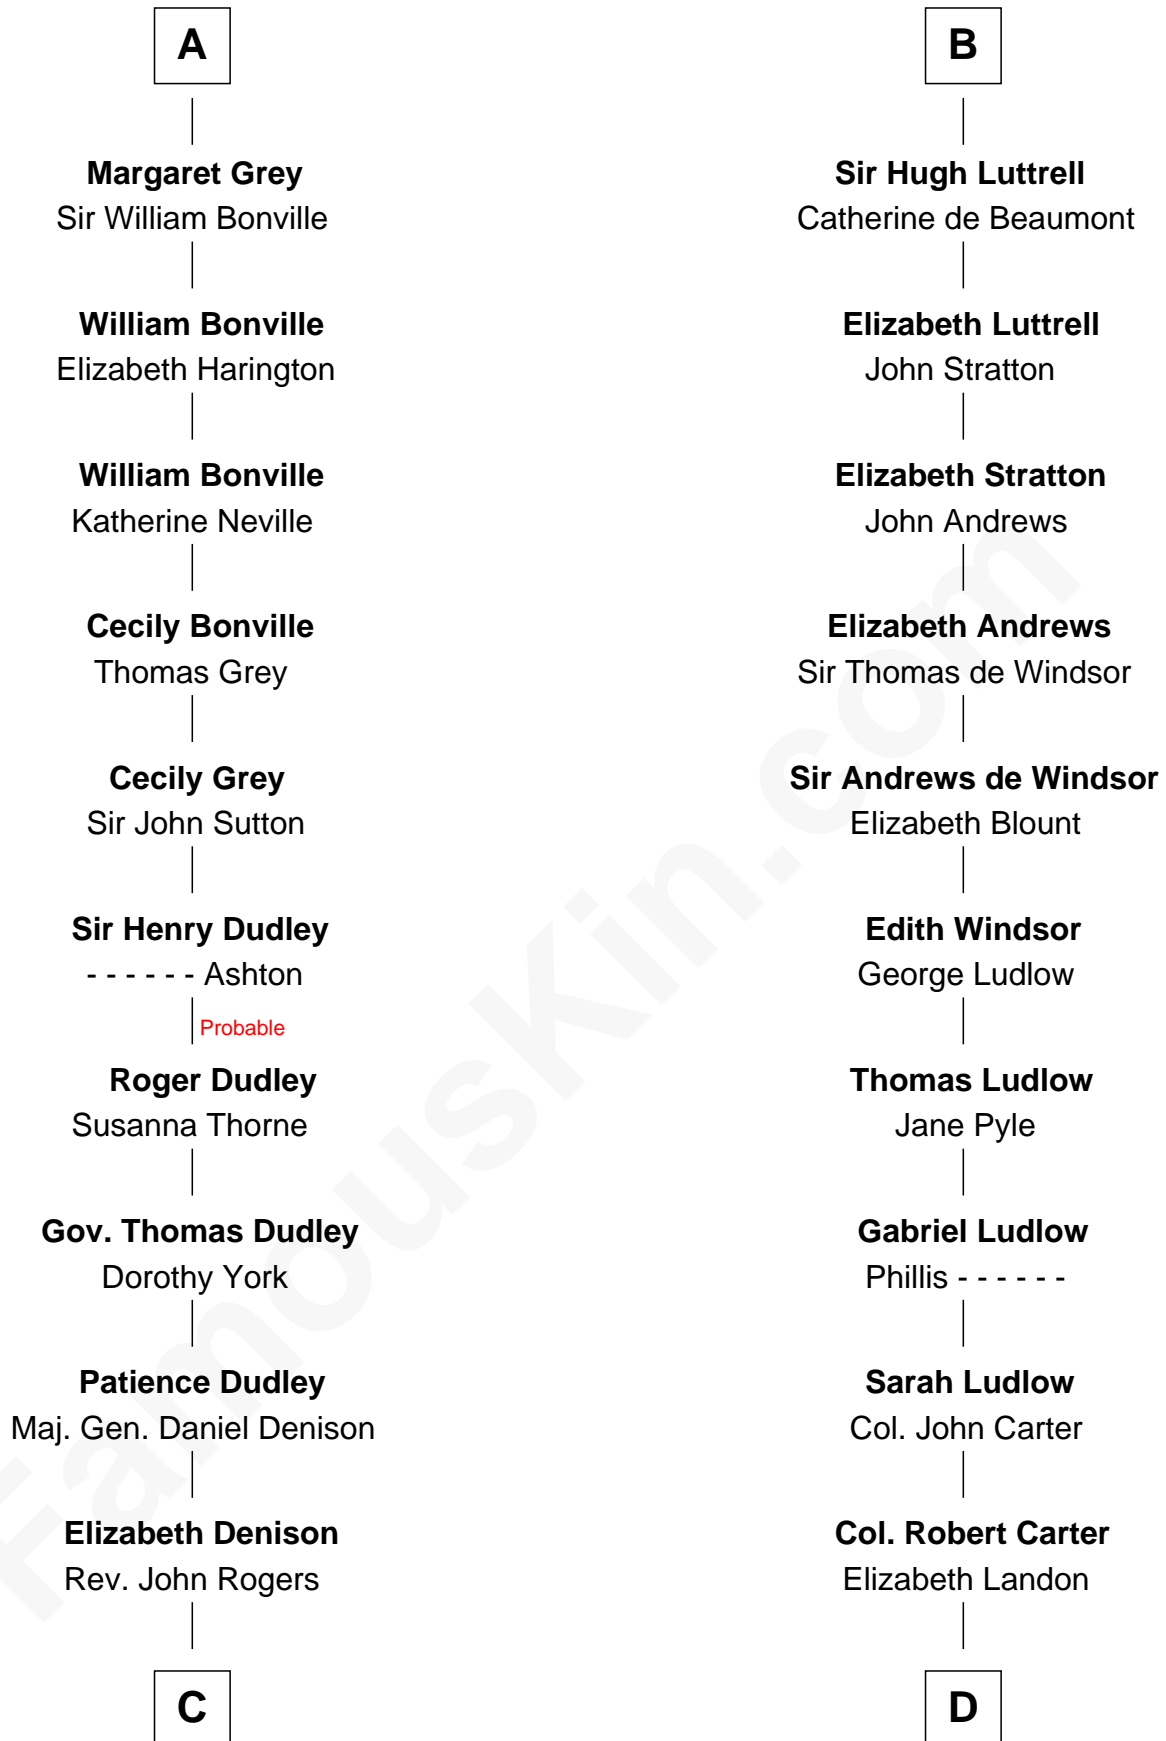

# FamousKin.com Relationship Chart of

**Nicholas Gilman**

*Signer of the U.S. Constitution*

20th cousin 1 time removed of

**Benjamin Harrison**

*23rd U.S. President*

**Humphrey IV de Bohun**

Margaret of Scotland

**C**

**Rev. Nathaniel Rogers**

Sarah Purkiss

**Elizabeth Rogers**

Rev. John Taylor

**Ann Taylor**

Nicholas Gilman

**Nicholas Gilman**

*Signer of the U.S. Constitution*

**D**

**Anne Carter**

Benjamin Harrison

**Benjamin Harrison**

Elizabeth Bassett

**Gen. William Henry Harrison**

Anna Tuthill Symmes