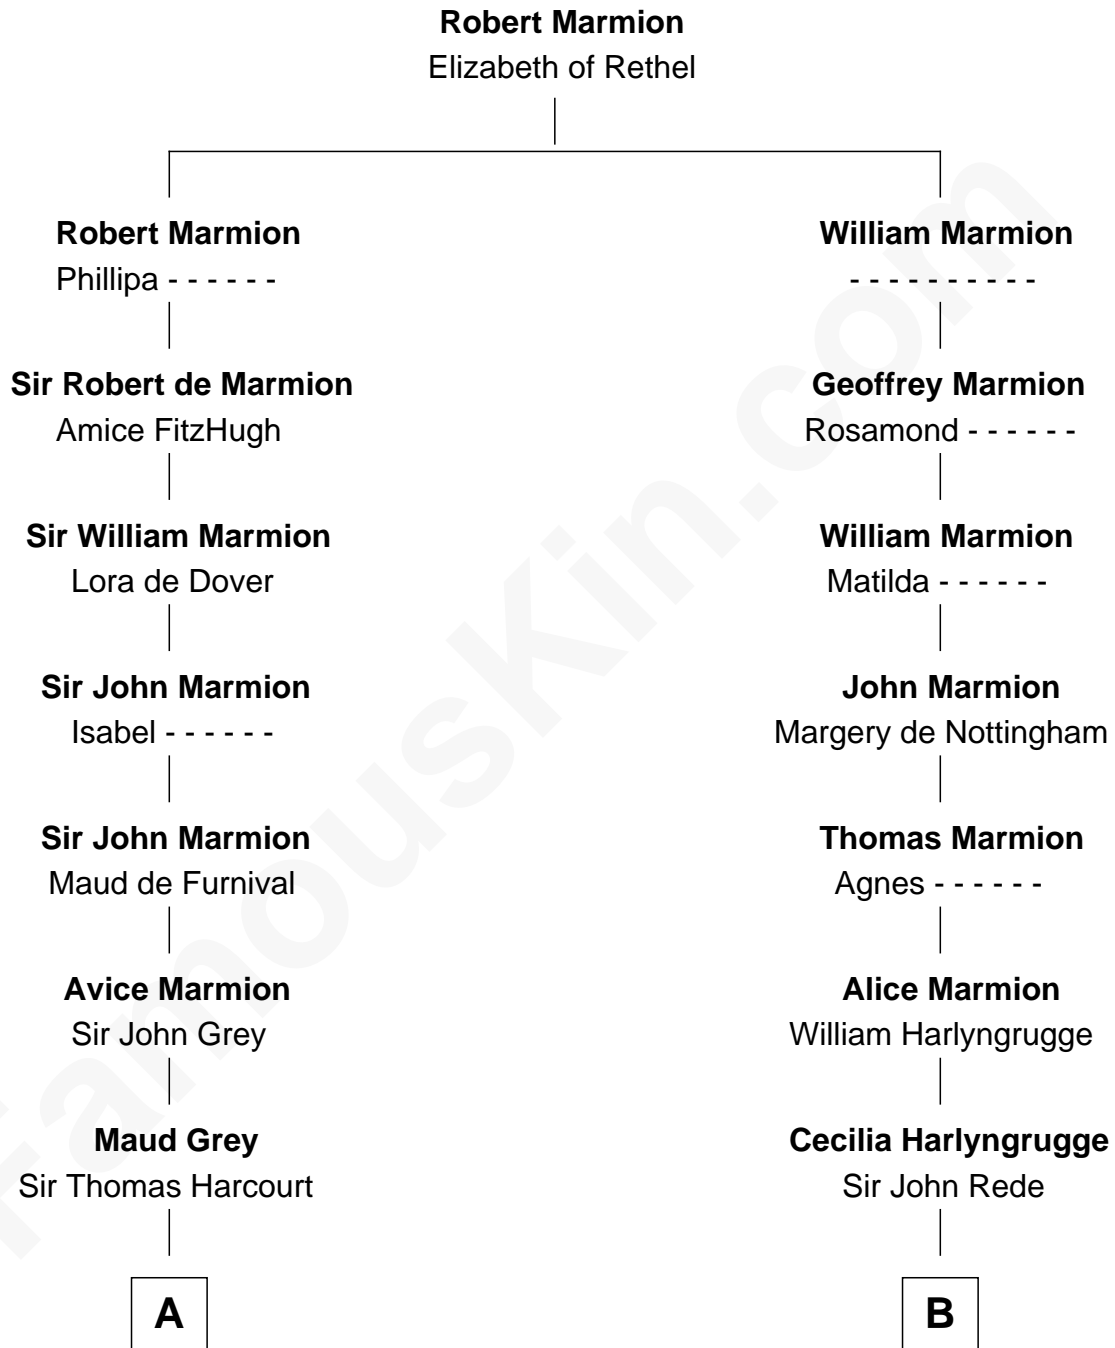

# FamousKin.com Relationship Chart of

**Nicholas Gilman**

*Signer of the U.S. Constitution*

20th cousin 1 time removed of

**Benjamin Harrison**

*23rd U.S. President*

**C**

**Rev. Nathaniel Rogers**

Sarah Purkiss

**Elizabeth Rogers**

Rev. John Taylor

**Ann Taylor**

Nicholas Gilman

**Nicholas Gilman**

*Signer of the U.S. Constitution*

**D**