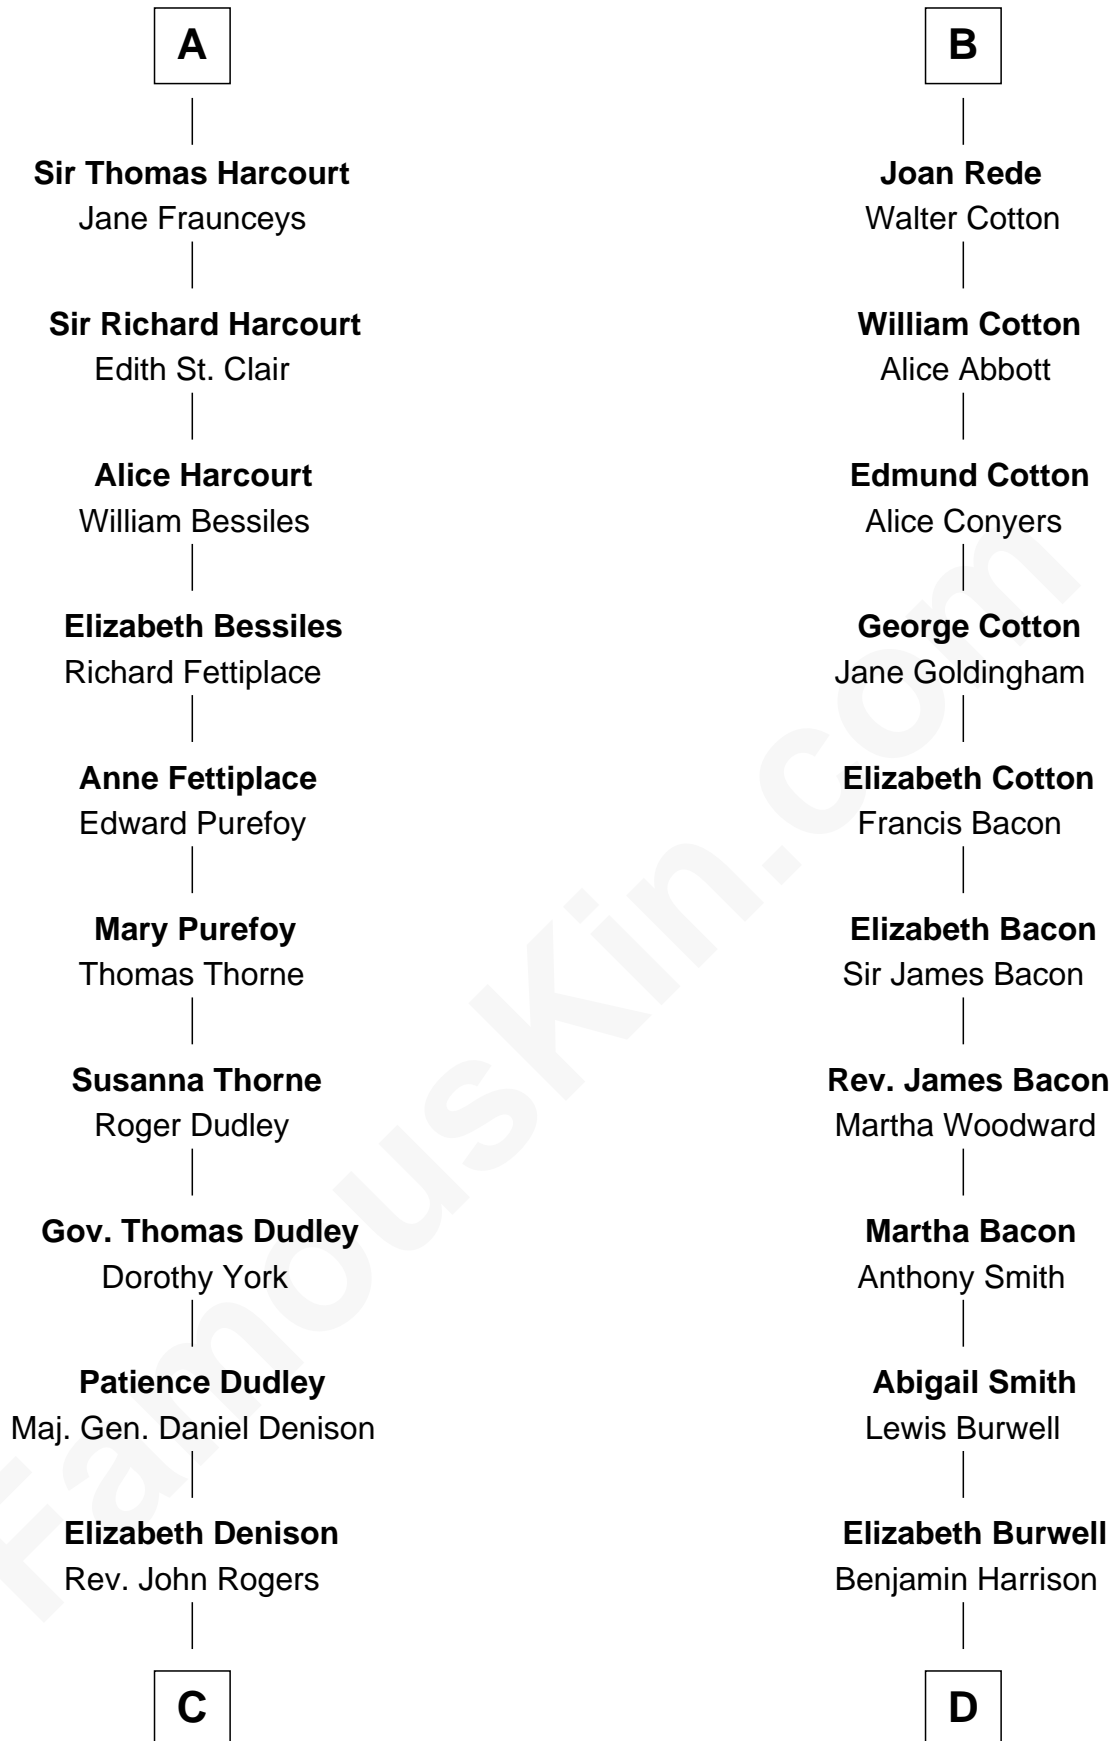

# FamousKin.com Relationship Chart of

**Nicholas Gilman**

*Signer of the U.S. Constitution*

20th cousin 1 time removed of

**Benjamin Harrison**

*23rd U.S. President*

**C**

**Rev. Nathaniel Rogers**

Sarah Purkiss

**Elizabeth Rogers**

Rev. John Taylor

**Ann Taylor**

Nicholas Gilman

**Nicholas Gilman**

*Signer of the U.S. Constitution*

**D**

**Benjamin Harrison**

Anne Carter

**Benjamin Harrison**

Elizabeth Bassett

**Gen. William Henry Harrison**

Anna Tuthill Symmes

**John Scott Harrison**

Elizabeth Ramsey Irwin