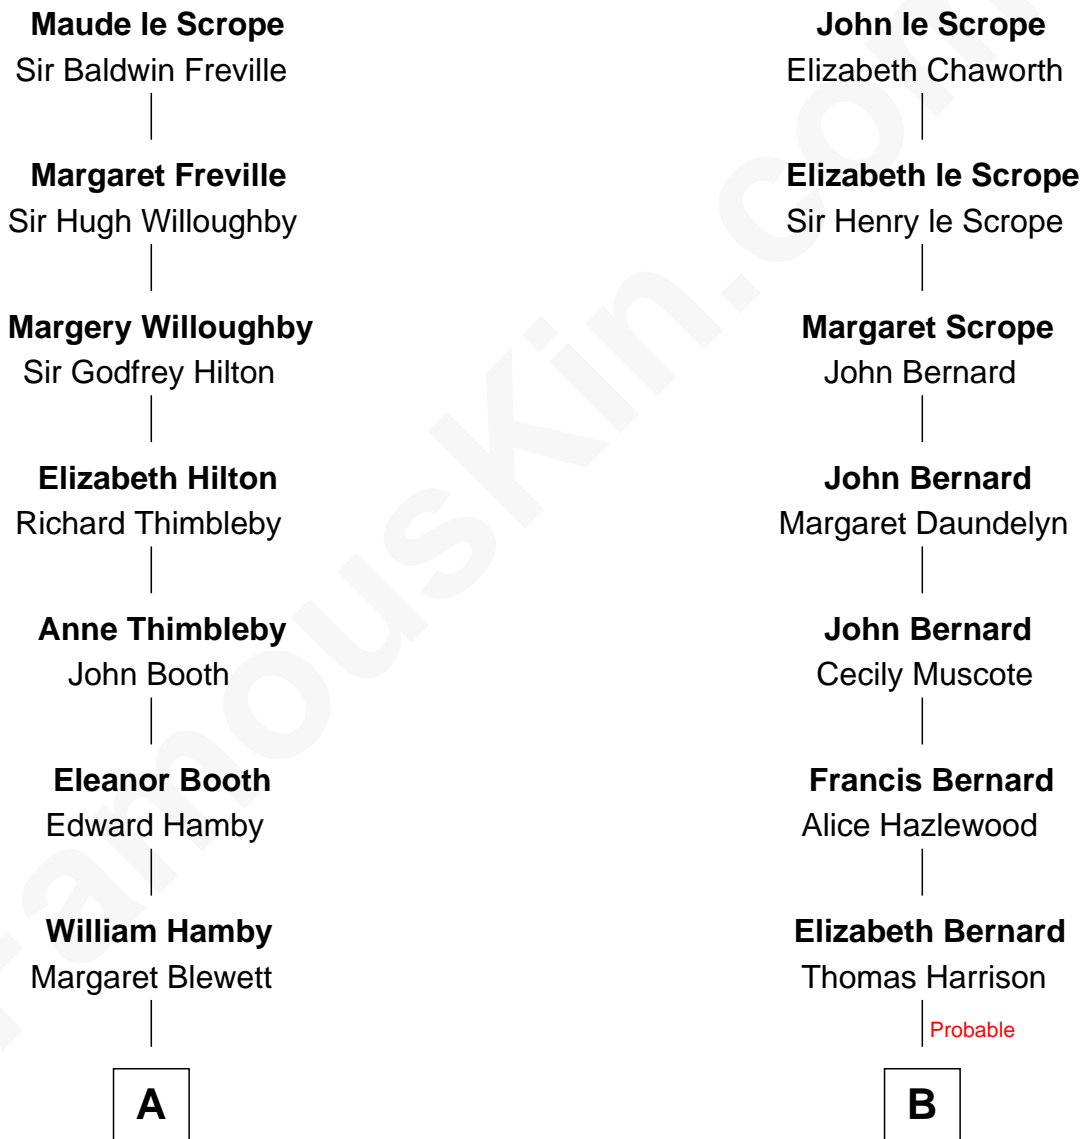

# FamousKin.com Relationship Chart of

**Nicholas Gilman**

*Signer of the U.S. Constitution*

13th cousin 1 time removed of

**Benjamin Harrison**

*23rd U.S. President*

**Stephen le Scrope**

Margery de Welles

**A**

**Robert Hamby**  
Elizabeth Arnold

**Katherine Hamby**  
Edward Hutchinson

**Elizabeth Hutchinson**  
Edward Winslow

**Anna Winslow**  
John Taylor

**Rev. John Taylor**  
Elizabeth Rogers

**Ann Taylor**  
Nicholas Gilman