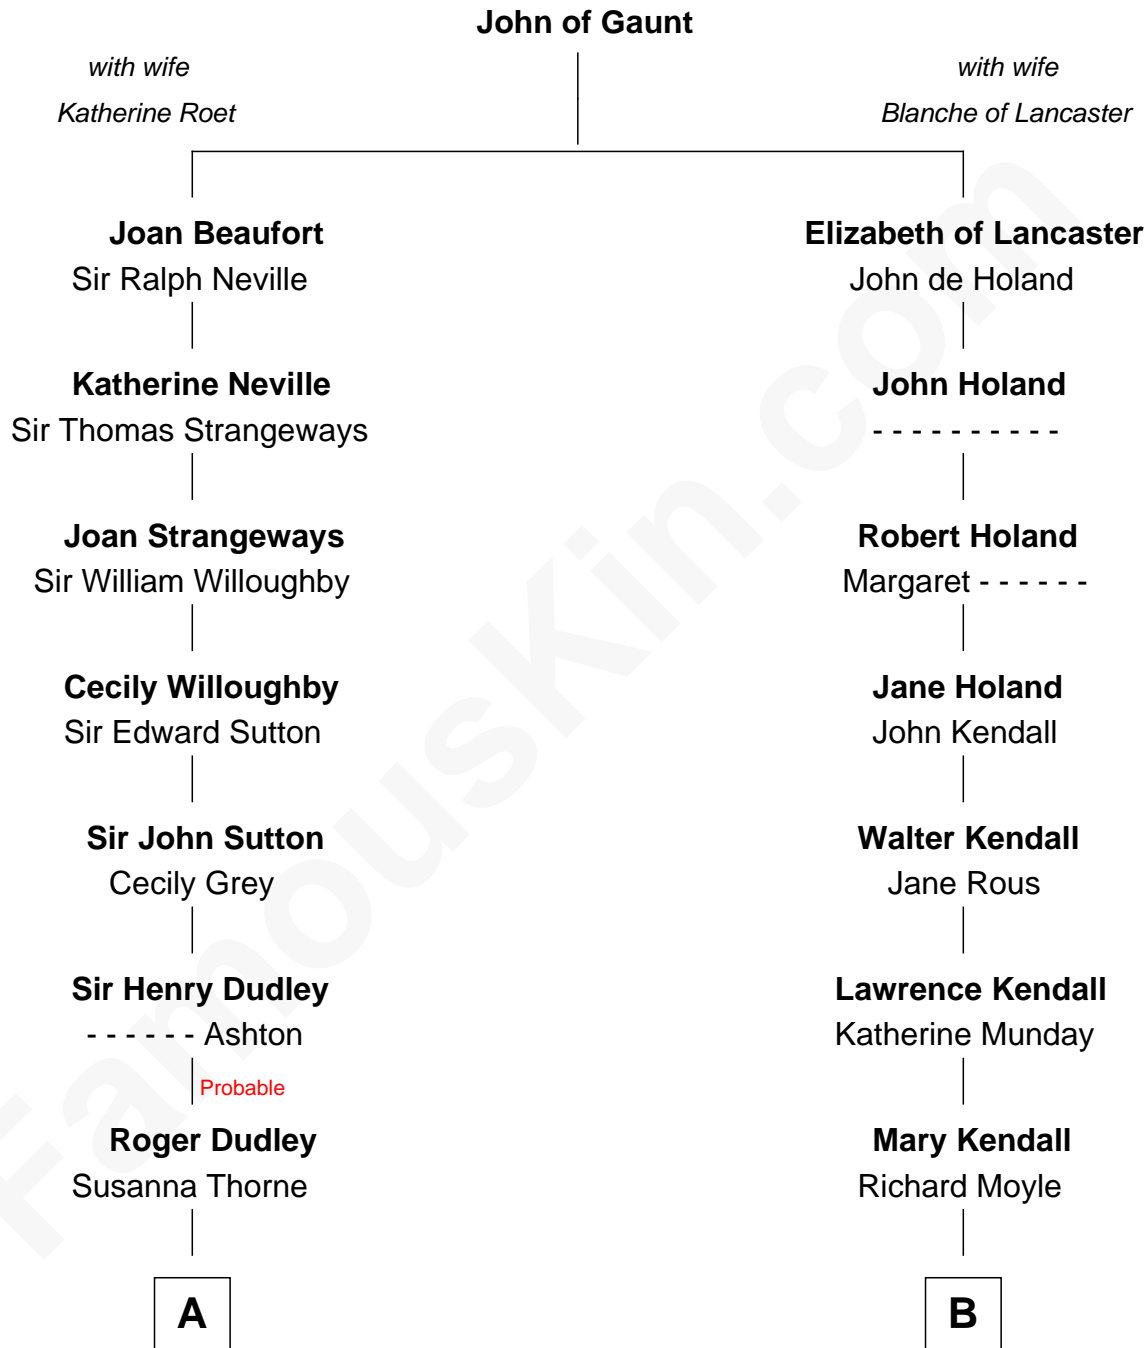

## Relationship Chart of

### Nicholas Gilman

*Signer of the U.S. Constitution*

13th cousin 7 times removed of

**Ed Helms**

*TV and Movie Actor*

C

**Inez Emeline Wright**  
George Pullen Jackson

**Frances Helen Jackson**  
Fitzgerald Sale Parker