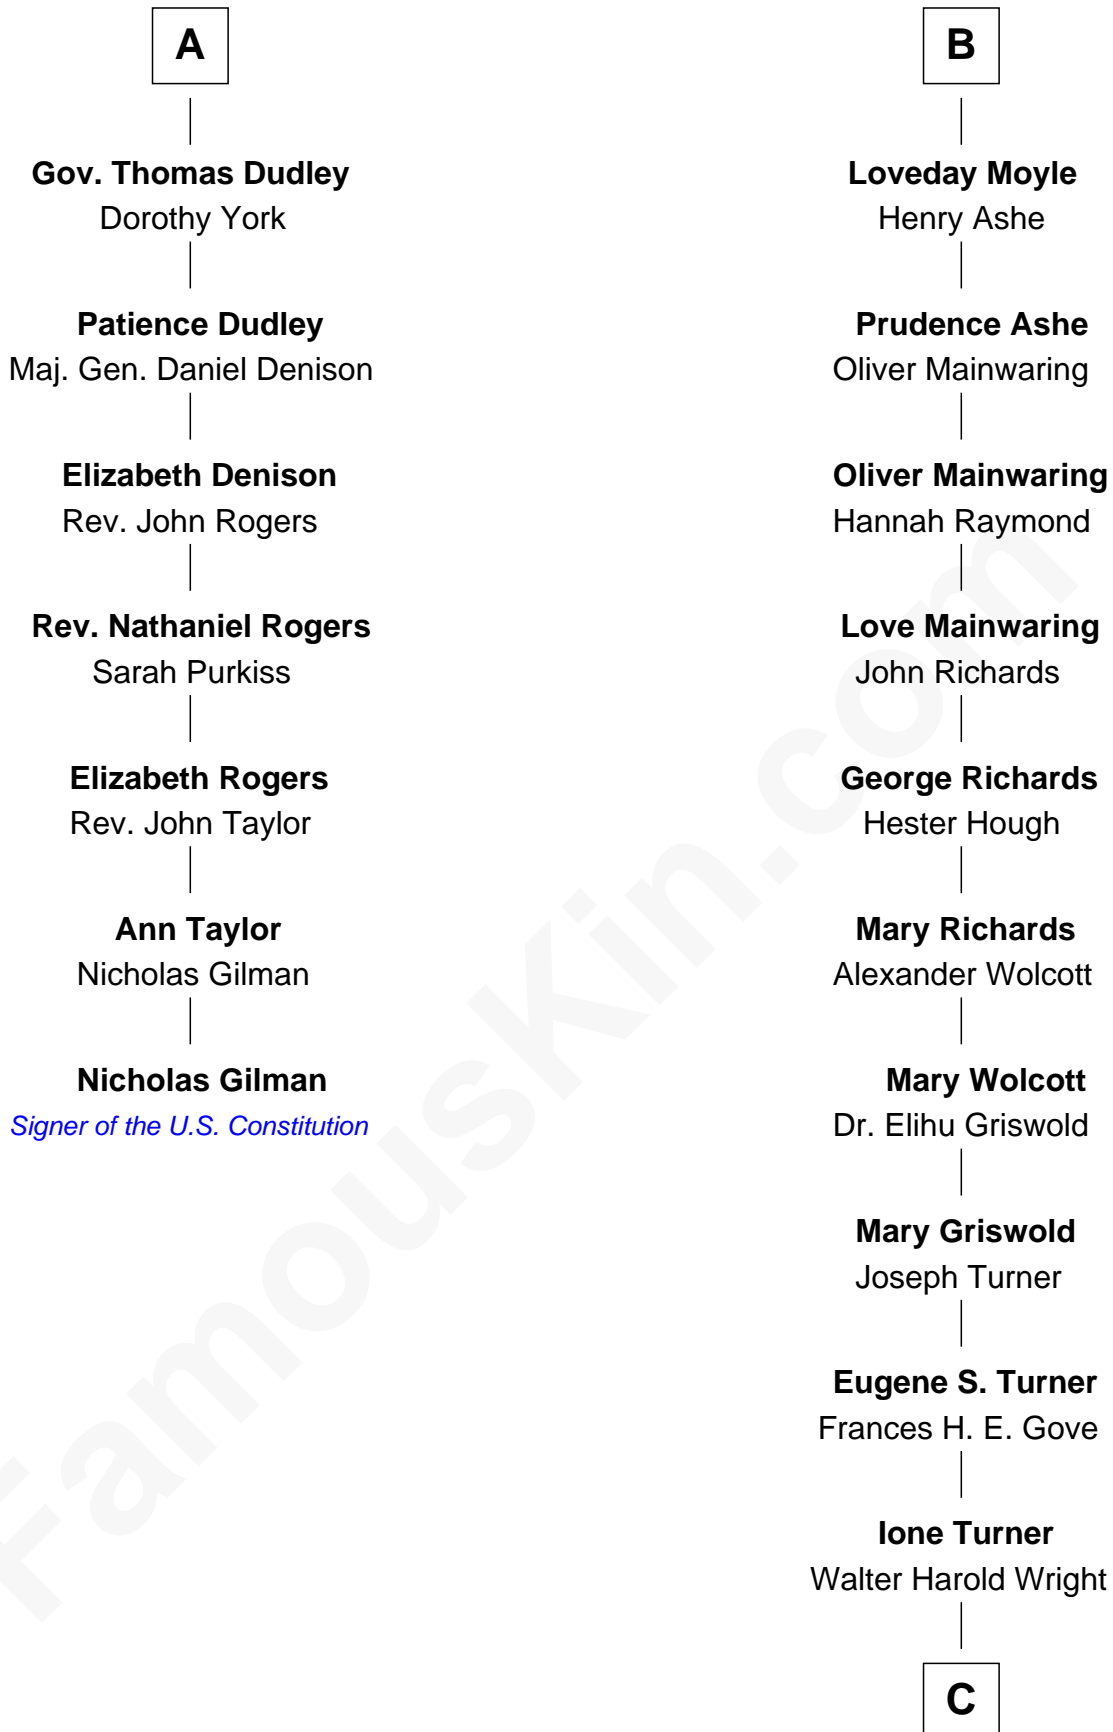

## Relationship Chart of

### Nicholas Gilman

*Signer of the U.S. Constitution*

13th cousin 7 times removed of

**Ed Helms**

*TV and Movie Actor*

C

**Inez Emeline Wright**  
George Pullen Jackson

**Frances Helen Jackson**  
Fitzgerald Sale Parker

**Pamela Ann Parker**  
John A. Helms

**Ed Helms**  
*TV and Movie Actor*