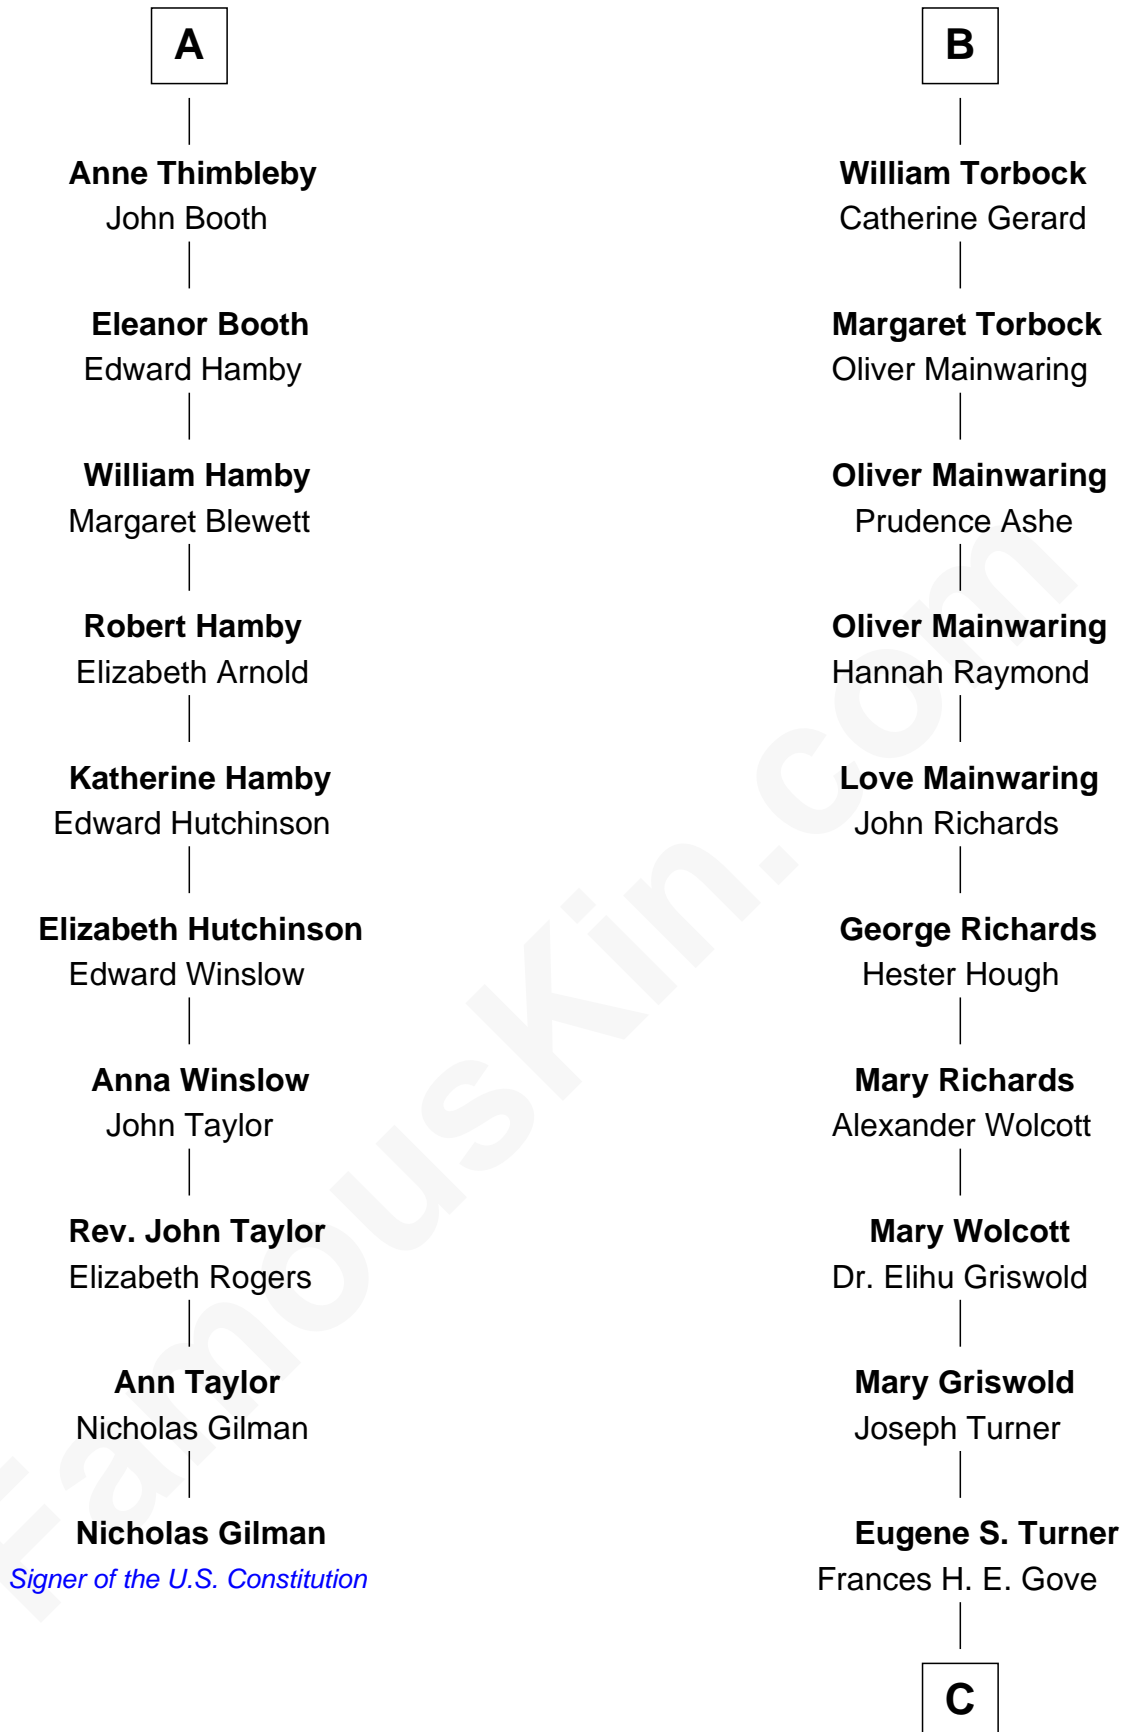

FamousKin.com

Relationship Chart of

Nicholas Gilman

Signer of the U.S. Constitution

16th cousin 5 times removed of

Ed Helms

TV and Movie Actor

Bartholomew de Badlesmere

Margaret de Clare

Margery de Badlesmere

Sir William de Ros

Maud de Roos

John de Welles

Margery de Welles

Stephen le Scrope

Maude le Scrope

Sir John Stanley

Elizabeth Weever

Margery Stanley

Sir William Torbock

Thomas Torbock

Elizabeth Moore

B

C

|
Ione Turner

Walter Harold Wright

|
Inez Emeline Wright

George Pullen Jackson

|
Frances Helen Jackson

Fitzgerald Sale Parker

|
Pamela Ann Parker

John A. Helms