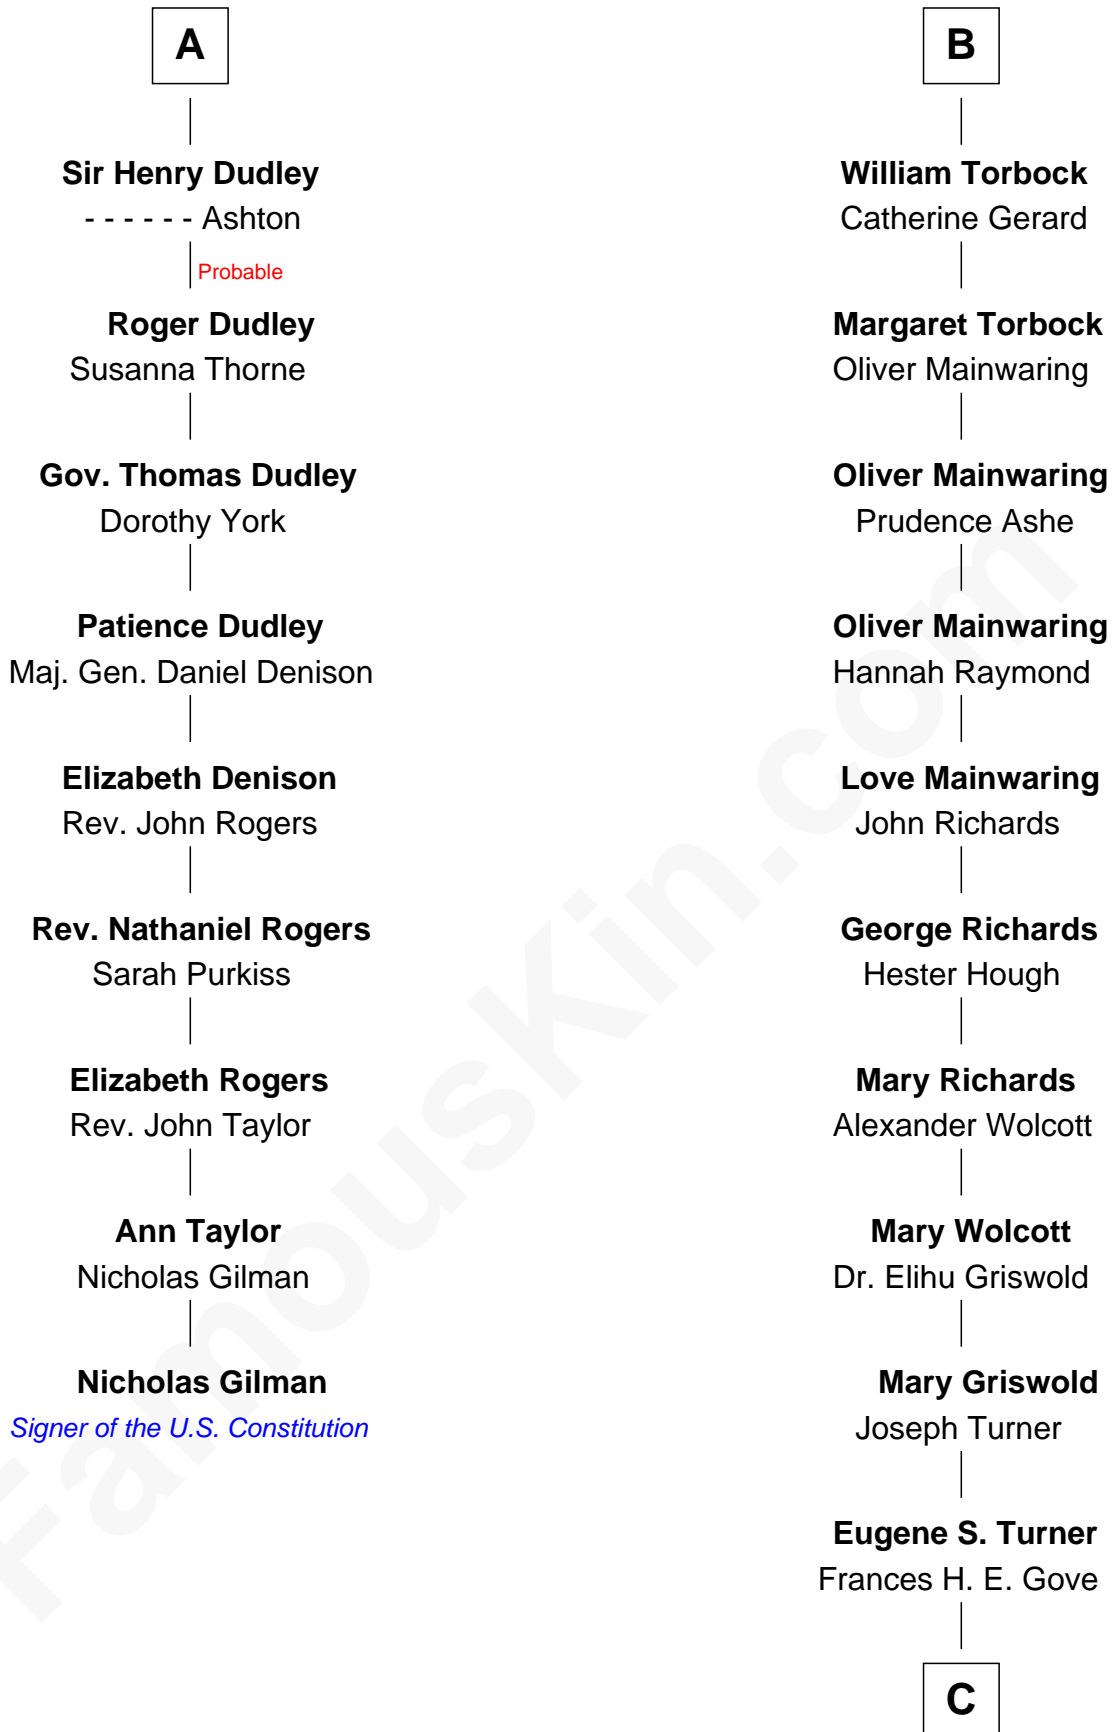

FamousKin.com

Relationship Chart of

Nicholas Gilman

Signer of the U.S. Constitution

15th cousin 6 times removed of

Ed Helms

TV and Movie Actor

Edmund Fitzalan

Alice de Warenne

Richard Fitzalan
Eleanor Plantagenet

Alice Fitzalan
Sir Thomas de Holand

Eleanor Holand
Edward Cherleton

Joyce Cherleton
Sir John Tiptoft

Joyce Tiptoft
Sir Edmund Sutton

Sir Edward Sutton
Cecily Willoughby

Sir John Sutton
Cecily Grey

A

Richard Fitzalan
Eleanor Plantagenet

Sir Richard Fitzalan
Elizabeth de Bohun

Elizabeth Fitzalan
Sir Robert Goushill

Joan Goushill
Sir Thomas Stanley

Sir John Stanley
Elizabeth Weever

Margery Stanley
Sir William Torbock

Thomas Torbock
Elizabeth Moore

B

C

|
Ione Turner

Walter Harold Wright

|
Inez Emeline Wright

George Pullen Jackson