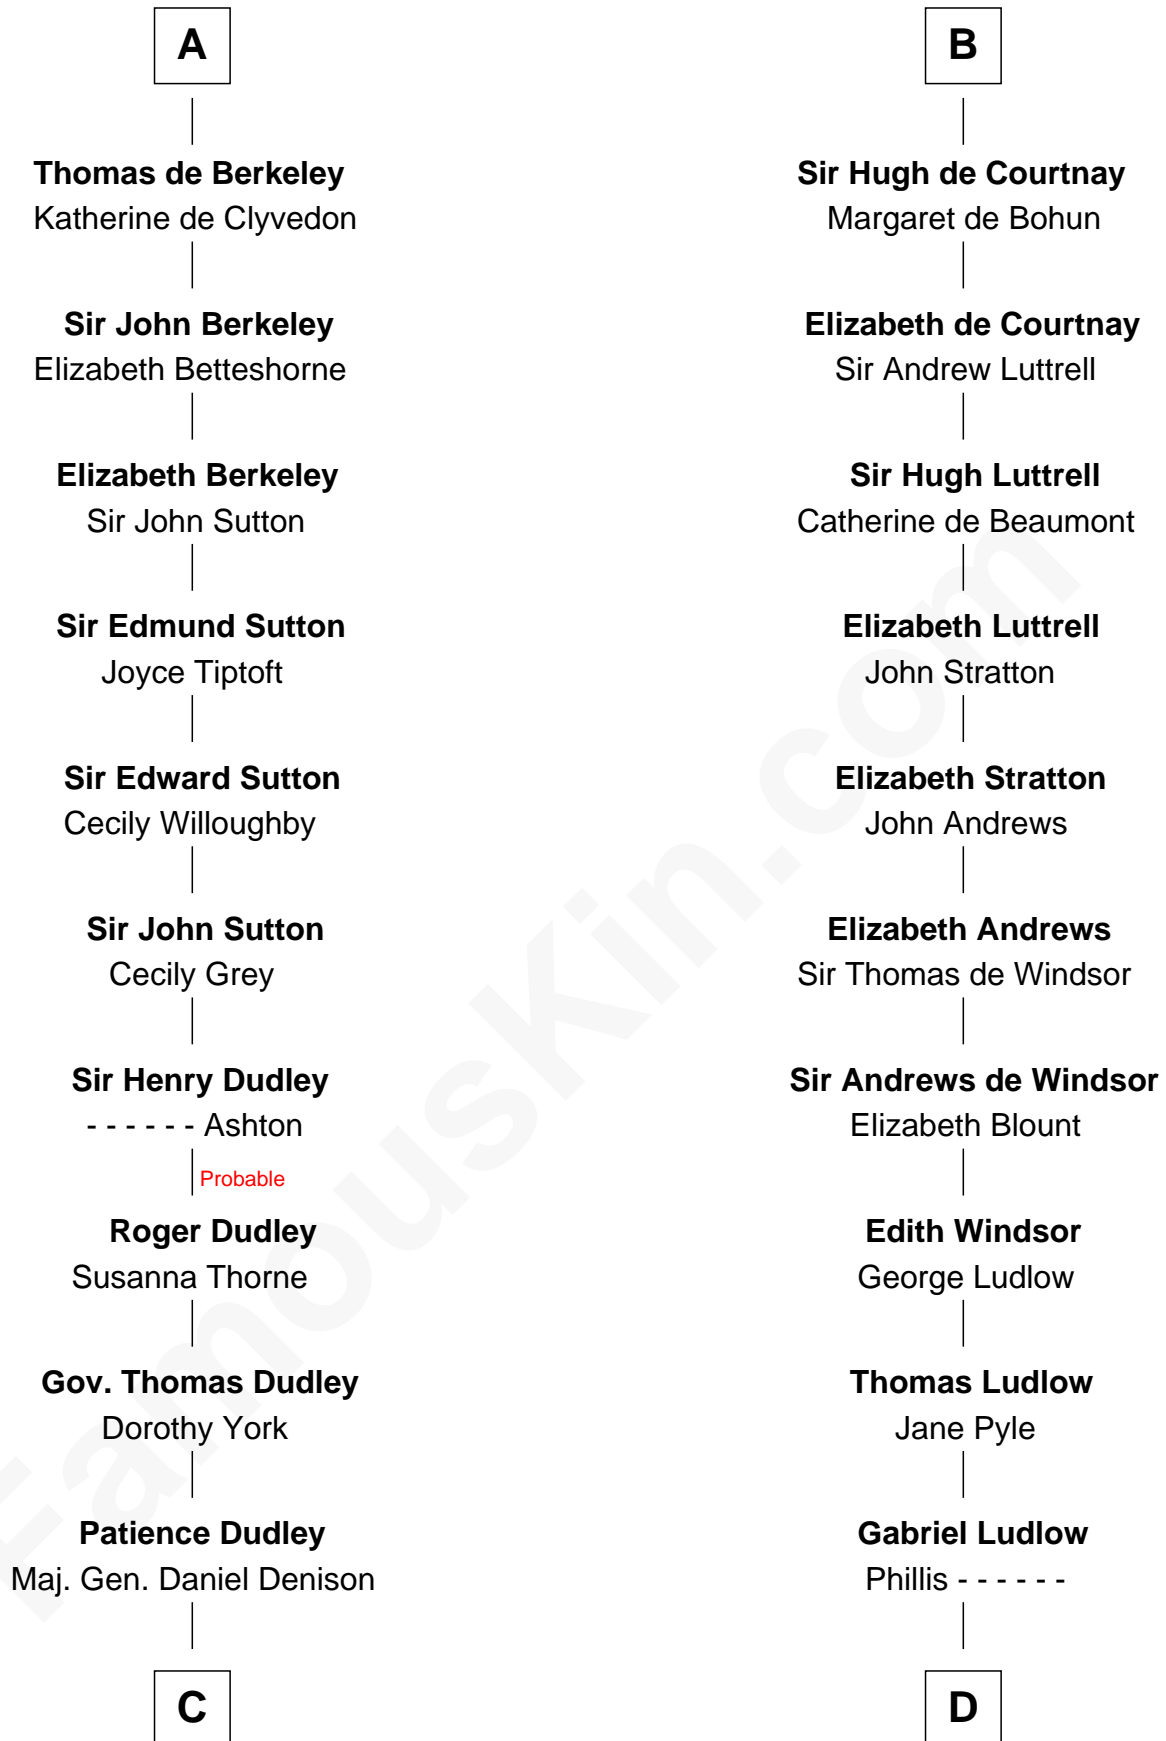

## Relationship Chart of

### Nicholas Gilman

*Signer of the U.S. Constitution*

20th cousin 1 time removed of

### Benjamin Harrison V

*Signer of the Declaration of Independence*

**Sir Robert de Beaumont**

Isabel de Vermandois

**C**

**Elizabeth Denison**

Rev. John Rogers

**Rev. Nathaniel Rogers**

Sarah Purkiss

**Elizabeth Rogers**

Rev. John Taylor

**Ann Taylor**

Nicholas Gilman

**Nicholas Gilman**

*Signer of the U.S. Constitution*

**D**