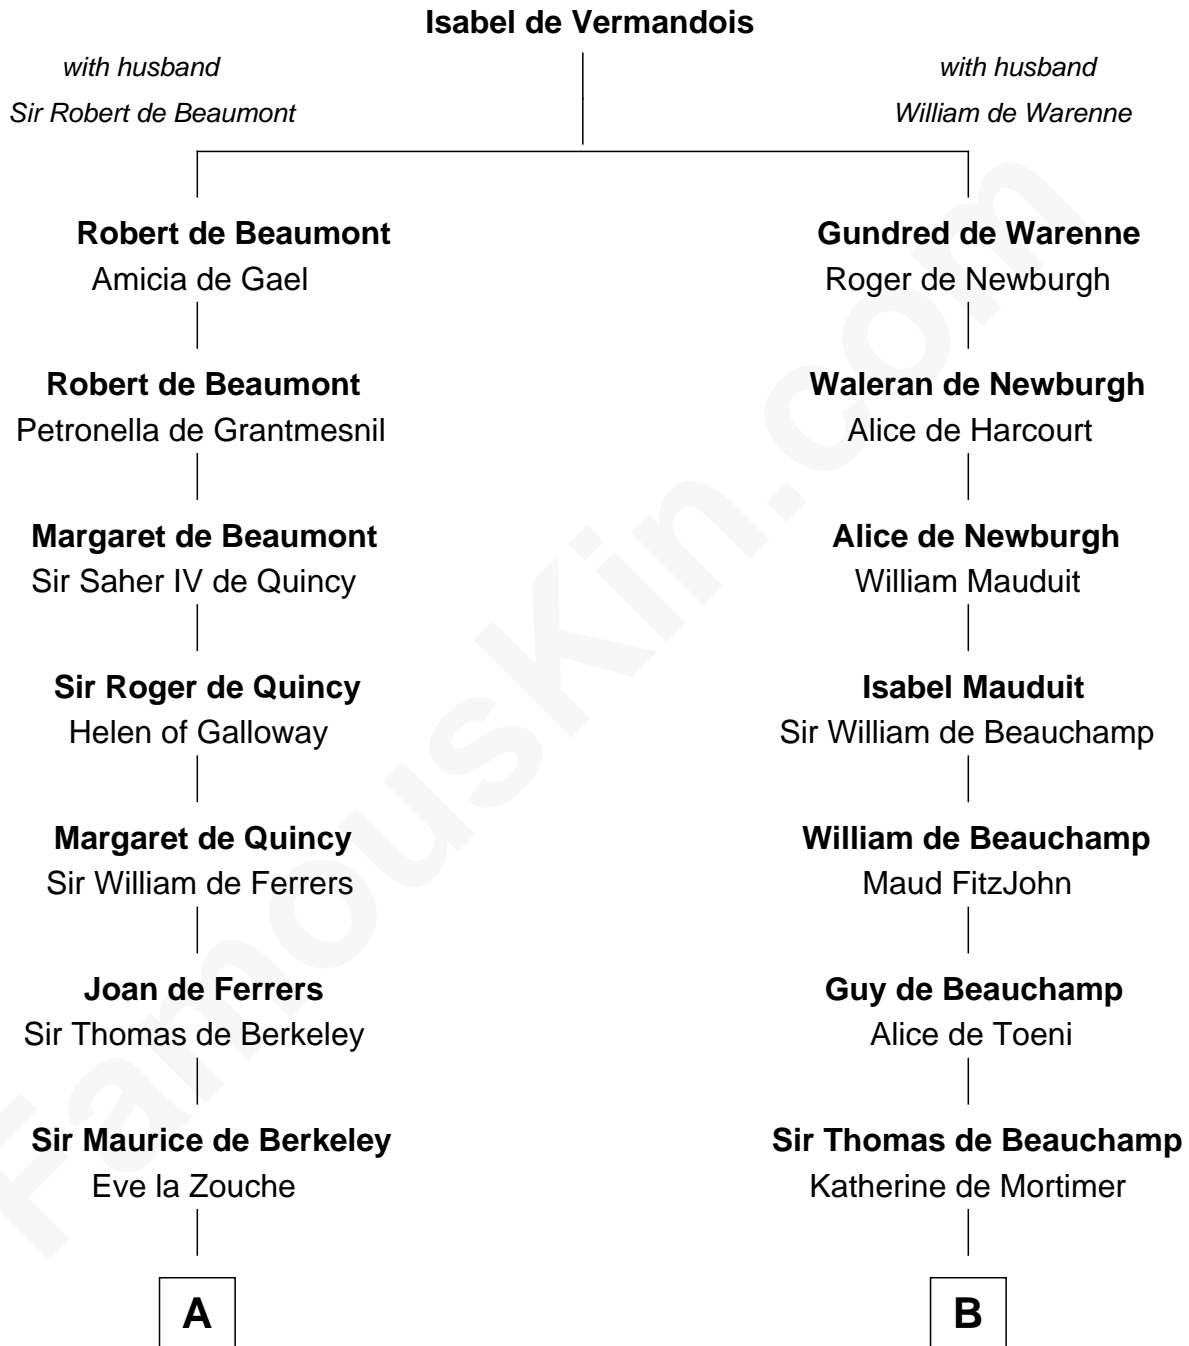

FamousKin.com

Relationship Chart of

Nicholas Gilman

Signer of the U.S. Constitution

20th cousin 1 time removed of

Benjamin Harrison V

Signer of the Declaration of Independence

C

Elizabeth Denison

Rev. John Rogers

Rev. Nathaniel Rogers

Sarah Purkiss

Elizabeth Rogers

Rev. John Taylor

Ann Taylor

Nicholas Gilman