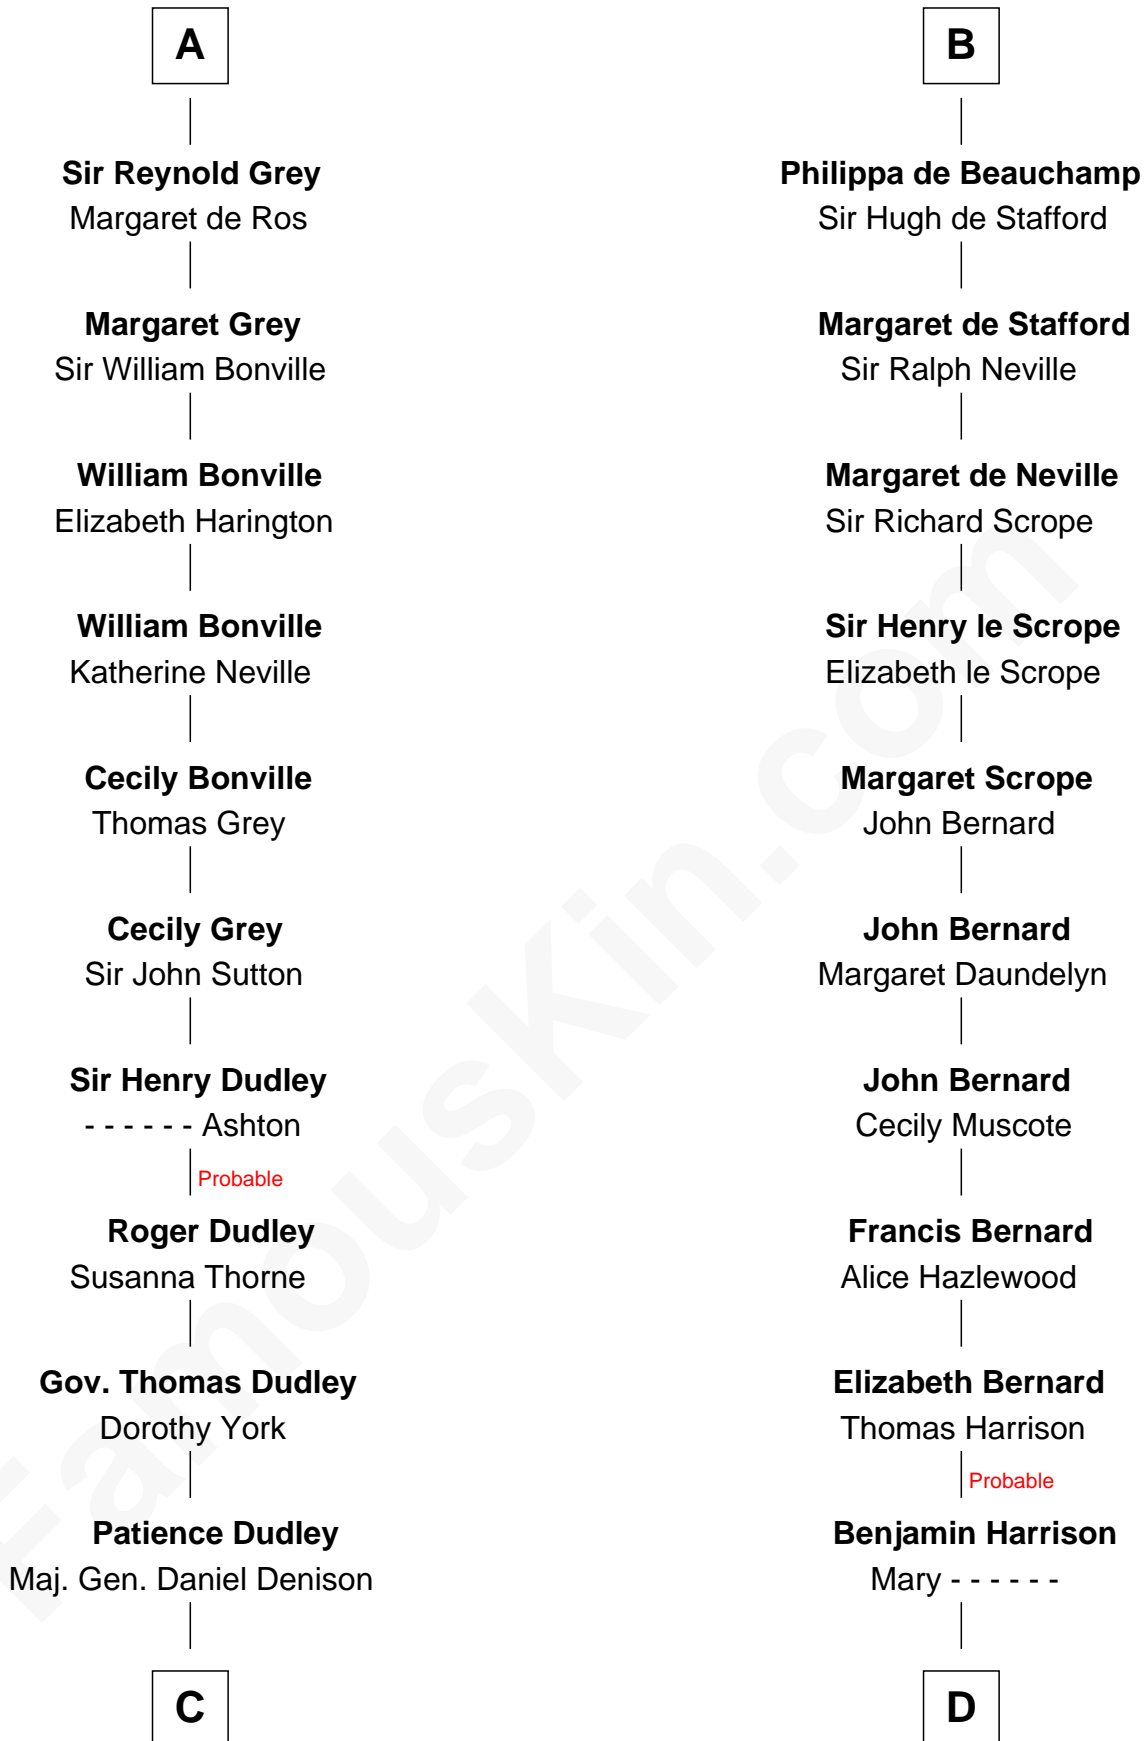

FamousKin.com

Relationship Chart of

Nicholas Gilman

Signer of the U.S. Constitution

20th cousin 1 time removed of

Benjamin Harrison V

Signer of the Declaration of Independence

C

Elizabeth Denison

Rev. John Rogers

Rev. Nathaniel Rogers

Sarah Purkiss

Elizabeth Rogers

Rev. John Taylor

Ann Taylor

Nicholas Gilman