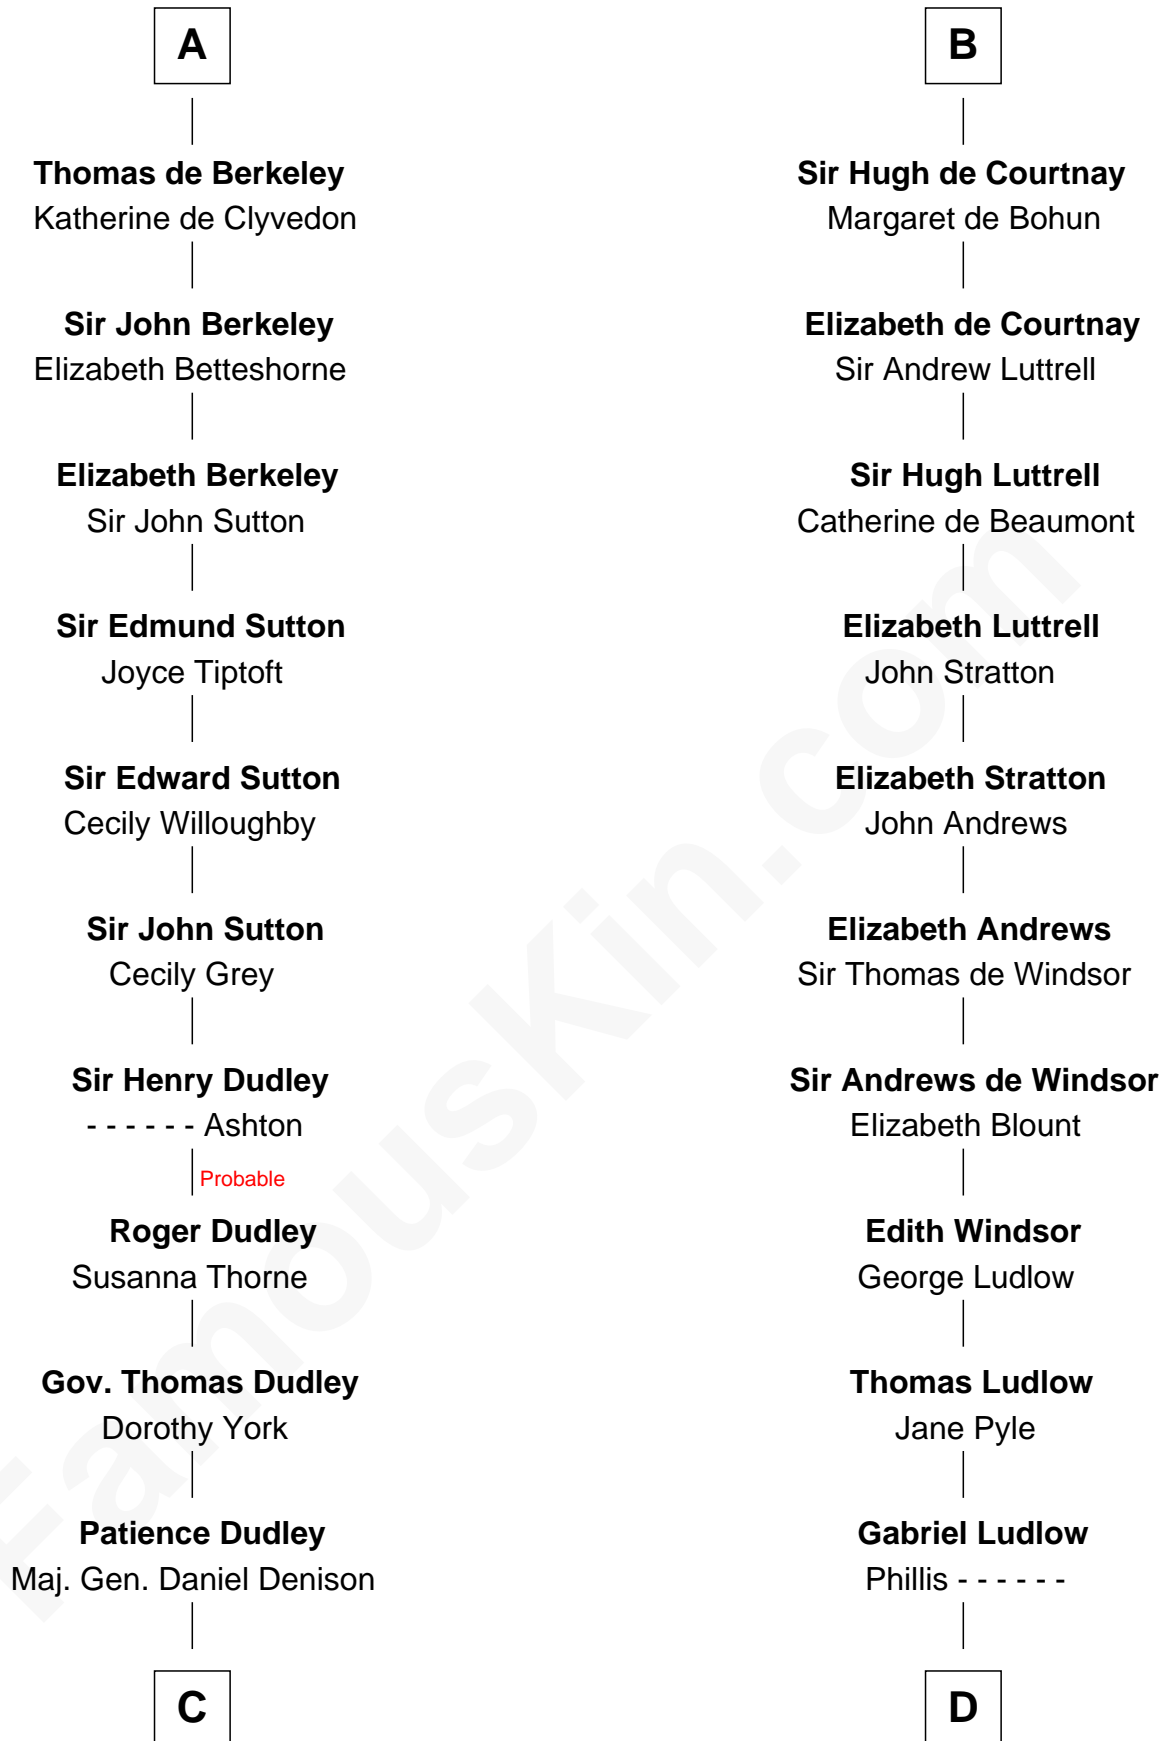

FamousKin.com

Relationship Chart of

Nicholas Gilman

Signer of the U.S. Constitution

20th cousin 1 time removed of

Benjamin Harrison V

Signer of the Declaration of Independence

C

Elizabeth Denison

Rev. John Rogers

Rev. Nathaniel Rogers

Sarah Purkiss

Elizabeth Rogers

Rev. John Taylor

Ann Taylor

Nicholas Gilman